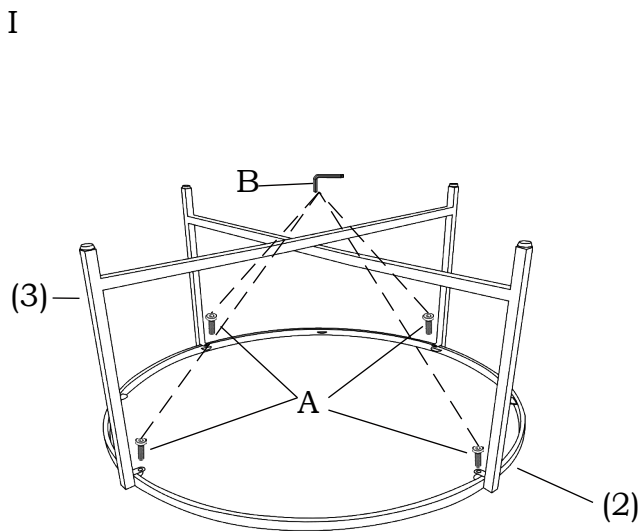

**ITEM NAME/NOM D'ITEM: VETRO COFFEE TABLE**

**ITEM#/NO. ITEM: 110751**

**PARTS LIST/LISTE DES PIÈCES**

(1)	(2)	(3)	(4)
			A.  M6*20mm ×4 B.  4mm ×1
×1	×1	×1	

**ASSEMBLY INSTRUCTIONS/INSTRUCTIONS D'ASSEMBLAGE**

**Do not FULLY TIGHTEN the screws or nuts for any step until all are in place.**

Please use the attached adjustable footglides to level the table on an uneven surface.

Assembled

MAX LOADING: 23KGS.

For missing parts or damaged parts, please call /