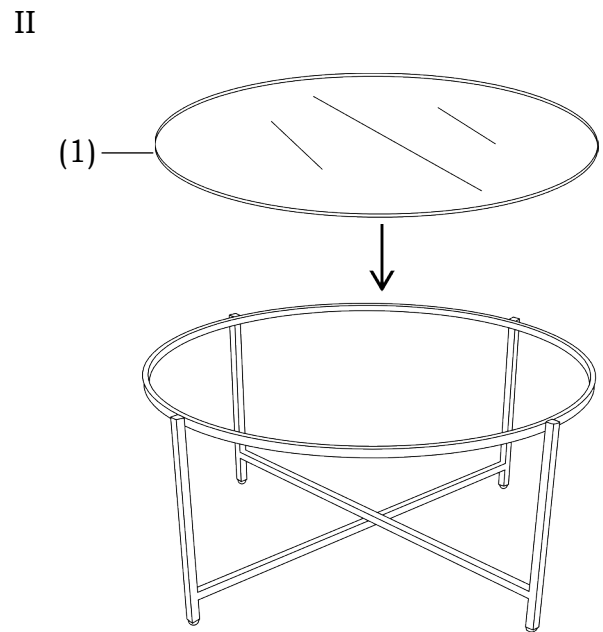

**ITEM NAME/NOM D'ITEM: VETRO COFFEE TABLE**

**ITEM#/NO. ITEM: 110751**

**PARTS LIST/LISTE DES PIÈCES**

(1)	(2)	(3)	(4)
			A.  M6*20mm ×4 B.  4mm ×1
×1	×1	×1	

**ASSEMBLY INSTRUCTIONS/INSTRUCTIONS D'ASSEMBLAGE**

**Do not FULLY TIGHTEN the screws or nuts for any step until all are in place.**

Please use the attached adjustable footglides to level the table on an uneven surface.

Assembled

MAX LOADING: 23KGS.

For missing parts or damaged parts, please call /