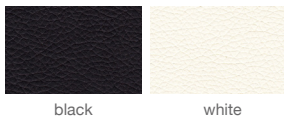

COM req.

1.7 yd

BASE

Natural & Walnut
Veneer Steel

LEATHERETTE

black

white

PPM

black

white

grey

bone

silver

orange

red

skyblue