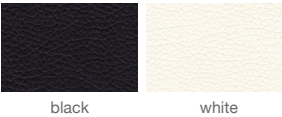

COM req.

1.7 yd

BASE

Steel

LEATHERETTE

black

white

PPM

black

white

grey

bone

silver

orange

red

skyblue