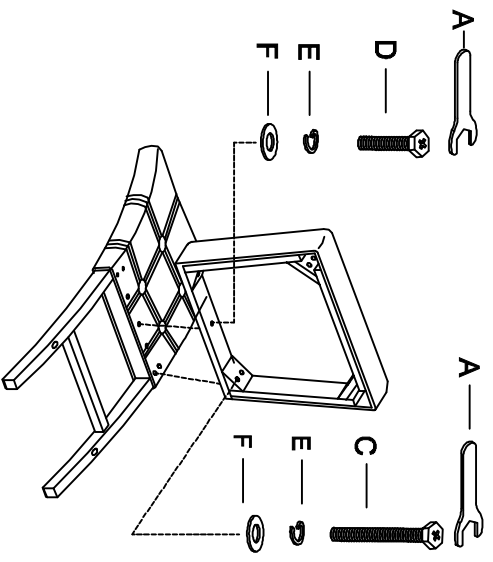

HARDWARE LIST				
A		L-ALLEN KEY	4mm	1 PC
B		Bolt	Ø5/16"x2-1/4"	4 PCS
C		Bolt	Ø5/16"x3"	4 PCS
D		Bolt	Ø5/16"x1-1/2"	1 PC
E		Spring Washer	Ø5/16"	9 PCS
F		Flat Washer	Ø5/16"xØ19mm	9 PCS
G		SCREW	Ø8mmx1-1/4"	6 PCS

STEP 1