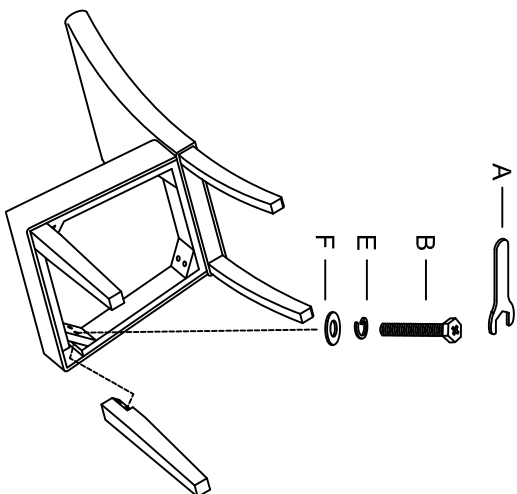

ASSEMBLY INSTRUCTION

2456S SIDE CHAIR

PART LIST:

Seat 1pc

Front leg
2pcs

HARDWARE LIST				
A		L-ALLEN KEY	4mm	1 PC
B		Bolt	Ø5/16"x2-1/4"	4 PCS
C		Bolt	Ø5/16"x3"	4 PCS
D		Bolt	Ø5/16"x1-1/2"	1 PCS
E		Spring Washer	Ø5/16"	9 PCS
F		Flat Washer	Ø5/16"xØ19mm	9 PCS

STEP 1

STEP 2

COMPLETED