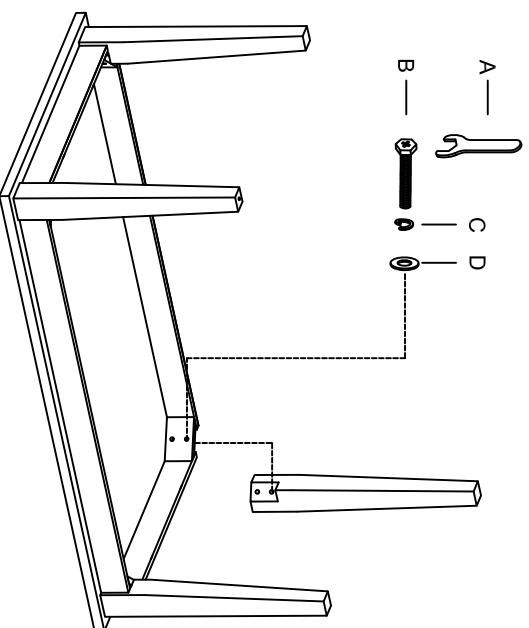

Legs
4pcs

HARDWARE LIST				
A		L-ALLEN KEY	4mm	1 PC
B		Bolt	Ø5/16"x2-1/4"	8 PCS
C		Spring Washer	Ø5/16"	8 PCS
D		Flat Washer	Ø5/16"xØ19mm	8 PCS

STEP 1

COMPLETED

ASSEMBLY INSTRUCTION

2456-30 COFFEE TABLE

PART LIST:

Table top
1pc

Table leg
4pcs

HARDWARE LIST				
A		L-ALLEN KEY	4mm	1 PC
B		Bolt	Ø5/16"x70mm	8 PCS
C		Spring Washer	Ø5/16"	8 PCS
D		Flat Washer	Ø5/16"xØ19mm	8 PCS

COMPLETED

STEP 1

ASSEMBLY INSTRUCTION

2456-04 END TABLE

PART LIST:

Table top
1pc

Table leg
4pcs

HARDWARE LIST				
A		L-ALLEN KEY	4mm	1 PC
B		Bolt	Ø5/16"x70mm	8 PCS
C		Spring Washer	Ø5/16"	8 PCS
D		Flat Washer	Ø5/16"xØ19mm	8 PCS

COMPLETED

STEP 1

ASSEMBLY INSTRUCTION

2456-05 SOFA TABLE

PART LIST:

Table top
1pc

Table leg
4pcs

HARDWARE LIST				
A		L-ALLEN KEY	4mm	1 PC
B		Bolt	Ø5/16"x70mm	8 PCS
C		Spring Washer	Ø5/16"	8 PCS
D		Flat Washer	Ø5/16"xØ19mm	8 PCS

COMPLETED

STEP 1