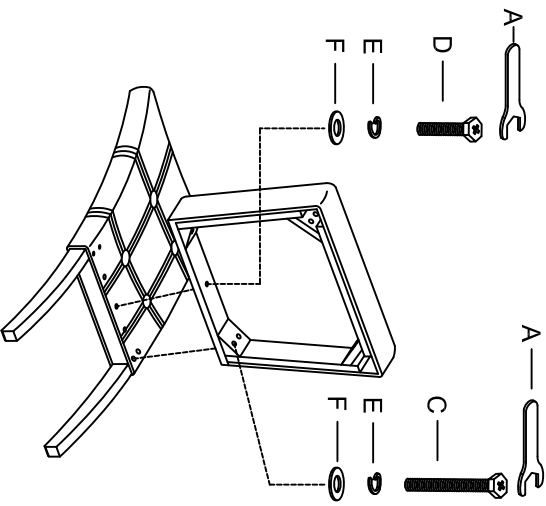

ASSEMBLY INSTRUCTION

2456S SIDE CHAIR

PART LIST:

Seat 1pc

Front leg
2pcs

HARDWARE LIST				
A		L-ALLEN KEY	4mm	1 PC
B		Bolt	Ø5/16"x2-1/4"	4 PCS
C		Bolt	Ø5/16"x3"	4 PCS
D		Bolt	Ø5/16"x1-1/2"	1 PCS
E		Spring Washer	Ø5/16"	9 PCS
F		Flat Washer	Ø5/16"xØ19mm	9 PCS

STEP 1