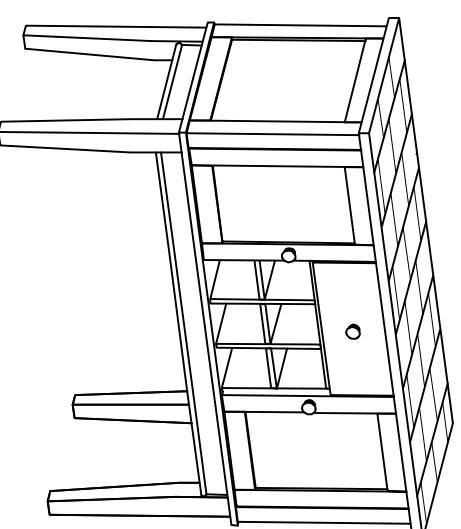

ASSEMBLY INSTRUCTION

2456-64 RECT DINING TABLE

PART LIST:

Table top
1pc

Table leg
4pcs

HARDWARE LIST				
A		L-ALLEN KEY	4mm	1 PC
B		Bolt	Ø5/16"x70mm	8 PCS
C		Spring Washer	Ø5/16"	8 PCS
D		Flat Washer	Ø5/16"xØ19mm	8 PCS

COMPLETED

STEP 1

ASSEMBLY INSTRUCTION

2456-24 COUNTER HEIGHT CHAIR

PART LIST:

HARDWARE LIST				
A		L-ALLEN KEY	4mm	1 PC
B		Bolt	Ø5/16"x2-1/4"	4 PCS
C		Bolt	Ø5/16"x3"	4 PCS
D		Bolt	Ø5/16"x1-1/2"	1 PC
E		Spring Washer	Ø5/16"	9 PCS
F		Flat Washer	Ø5/16"xØ19mm	9 PCS
G		SCREW	Ø8mmx1-1/4"	6 PCS

STEP 1

STEP 2

STEP 3

COMPLETED

ASSEMBLY INSTRUCTION

2456-40 SERVER, MARBLE TOP

PART LIST:

SERVER
1pc

Legs
4pcs

HARDWARE LIST				
A		L-ALLEN KEY	4mm	1 PC
B		Bolt	Ø5/16"x2-1/4"	8 PCS
C		Spring Washer	Ø5/16"	8 PCS
D		Flat Washer	Ø5/16"xØ19mm	8 PCS

STEP 1

COMPLETED

ASSEMBLY INSTRUCTION

2456-30 COFFEE TABLE

PART LIST: