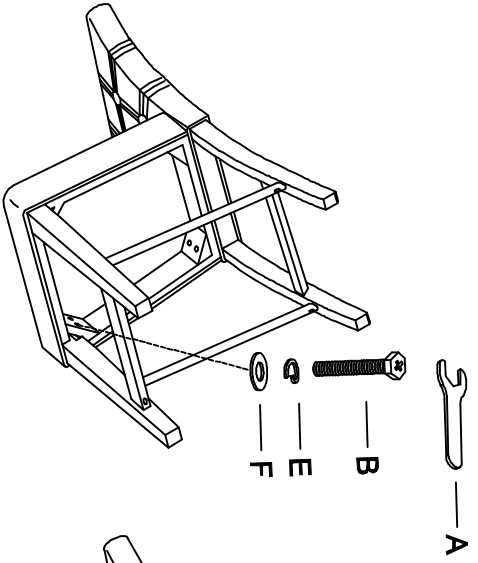

ASSEMBLY INSTRUCTION

2456-24 COUNTER HEIGHT CHAIR

PART LIST:

HARDWARE LIST				
A		L-ALLEN KEY	4mm	1 PC
B		Bolt	Ø5/16"x2-1/4"	4 PCS
C		Bolt	Ø5/16"x3"	4 PCS
D		Bolt	Ø5/16"x1-1/2"	1 PC
E		Spring Washer	Ø5/16"	9 PCS
F		Flat Washer	Ø5/16"xØ19mm	9 PCS
G		SCREW	Ø8mmx1-1/4"	6 PCS

STEP 1

STEP 2

STEP 3

COMPLETED