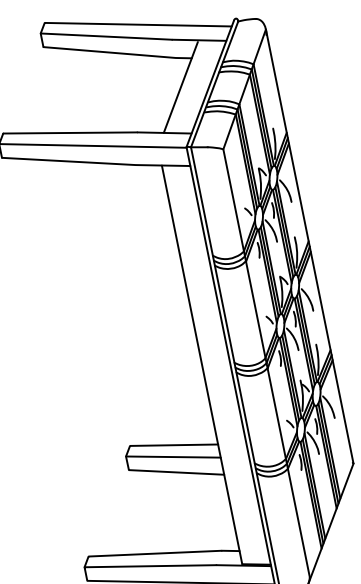

ASSEMBLY INSTRUCTION

2456-64 RECT DINING TABLE

PART LIST:

Table top
1pc

Table leg
4pcs

HARDWARE LIST				
A		L-ALLEN KEY	4mm	1 PC
B		Bolt	Ø5/16"x70mm	8 PCS
C		Spring Washer	Ø5/16"	8 PCS
D		Flat Washer	Ø5/16"xØ19mm	8 PCS

HARDWARE LIST				
A		L-ALLEN KEY	4mm	1 PC
B		Bolt	Ø5/16"x2-1/4"	4 PCS
C		Bolt	Ø5/16"x3"	4 PCS
D		Bolt	Ø5/16"x1-1/2"	1 PCS
E		Spring Washer	Ø5/16"	9 PCS
F		Flat Washer	Ø5/16"xØ19mm	9 PCS

STEP 1

STEP 2

COMPLETED

ASSEMBLY INSTRUCTION

2456-13 BENCH

PART LIST:

Table top
1pc

Table leg
4pcs

HARDWARE LIST				
A		L-ALLEN KEY	4mm	1 PC
B		Bolt	Ø5/16"x70mm	8 PCS
C		Spring Washer	Ø5/16"	8 PCS
D		Flat Washer	Ø5/16"xØ19mm	8 PCS

COMPLETED

ASSEMBLY INSTRUCTION

2456-36 COUNTER HEIGHT

TABLE, MARBLE TOP

PART LIST:

Table top
1pc

Table leg
4pcs

HARDWARE LIST				
A		L-ALLEN KEY	4mm	1 PC
B		Bolt	Ø5/16"x70mm	8 PCS
C		Spring Washer	Ø5/16"	8 PCS
D		Flat Washer	Ø5/16"xØ19mm	8 PCS