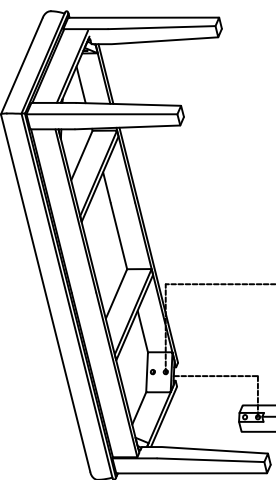

ASSEMBLY INSTRUCTION

2456-64 RECT DINING TABLE

PART LIST:

Table top
1pc

Table leg
4pcs

HARDWARE LIST				
A		L-ALLEN KEY	4mm	1 PC
B		Bolt	Ø5/16"x70mm	8 PCS
C		Spring Washer	Ø5/16"	8 PCS
D		Flat Washer	Ø5/16"xØ19mm	8 PCS

COMPLETED

STEP 1

ASSEMBLY INSTRUCTION

2456S SIDE CHAIR

PART LIST:

Back 1pc

Seat 1pc

Front leg
2pcs

ASSEMBLY INSTRUCTION

2456-13 BENCH

PART LIST:

Table top
1pc

Table leg
4pcs

HARDWARE LIST				
A		L-ALLEN KEY	4mm	1 PC
B		Bolt	Ø5/16"x70mm	8 PCS
C		Spring Washer	Ø5/16"	8 PCS
D		Flat Washer	Ø5/16"xØ19mm	8 PCS

COMPLETED

ASSEMBLY INSTRUCTION

2456-36 COUNTER HEIGHT

TABLE, MARBLE TOP

PART LIST:

Table top
1pc

Table leg
4pcs

HARDWARE LIST				
A		L-ALLEN KEY	4mm	1 PC
B		Bolt	Ø5/16"x70mm	8 PCS
C		Spring Washer	Ø5/16"	8 PCS
D		Flat Washer	Ø5/16"xØ19mm	8 PCS