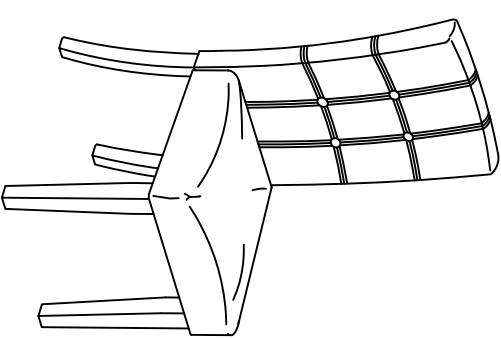

ASSEMBLY INSTRUCTION

2456-64 RECT DINING TABLE

PART LIST:

Table top
1pc

Table leg
4pcs

HARDWARE LIST				
A		L-ALLEN KEY	4mm	1 PC
B		Bolt	Ø5/16"x70mm	8 PCS
C		Spring Washer	Ø5/16"	8 PCS
D		Flat Washer	Ø5/16"xØ19mm	8 PCS

COMPLETED

STEP 1

ASSEMBLY INSTRUCTION

2456S SIDE CHAIR

PART LIST:

Back 1pc

Seat 1pc

Front leg
2pcs

HARDWARE LIST				
A		L-ALLEN KEY	4mm	1 PC
B		Bolt	Ø5/16"x2-1/4"	4 PCS
C		Bolt	Ø5/16"x3"	4 PCS
D		Bolt	Ø5/16"x1-1/2"	1 PCS
E		Spring Washer	Ø5/16"	9 PCS
F		Flat Washer	Ø5/16"xØ19mm	9 PCS

STEP 1

STEP 2

COMPLETED

2456-05 SOFA TABLE

PART LIST:

Table top
1pc

Table leg
4pcs

HARDWARE LIST				
A		L-ALLEN KEY	4mm	1 PC
B		Bolt	Ø5/16"x70mm	8 PCS
C		Spring Washer	Ø5/16"	8 PCS
D		Flat Washer	Ø5/16"xØ19mm	8 PCS

COMPLETED

STEP 1