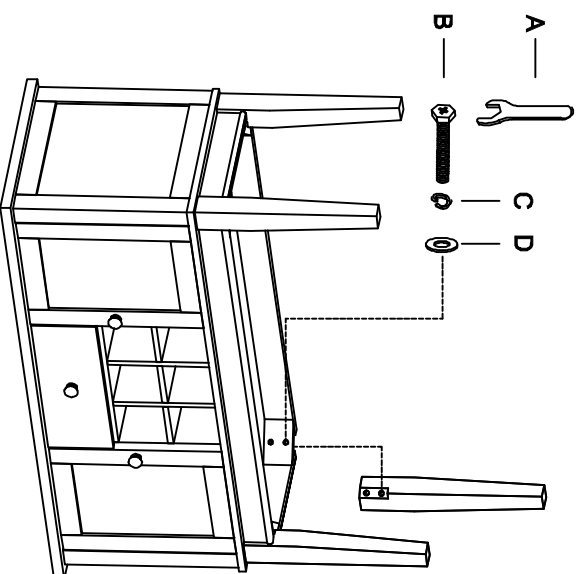

COMPLETED

STEP 1

ASSEMBLY INSTRUCTION

2456-24 COUNTER HEIGHT CHAIR

PART LIST:

HARDWARE LIST				
A		L-ALLEN KEY	4mm	1 PC
B		Bolt	Ø5/16"x2-1/4"	4 PCS
C		Bolt	Ø5/16"x3"	4 PCS
D		Bolt	Ø5/16"x1-1/2"	1 PC
E		Spring Washer	Ø5/16"	9 PCS
F		Flat Washer	Ø5/16"xØ19mm	9 PCS
G		SCREW	Ø8mmx1-1/4"	6 PCS

STEP 1

STEP 2

STEP 3

COMPLETED

ASSEMBLY INSTRUCTION

2456-40 SERVER, MARBLE TOP

PART LIST:

SERVER
1pc

Legs
4pcs

HARDWARE LIST				
A		L-ALLEN KEY	4mm	1 PC
B		Bolt	Ø5/16"x2-1/4"	8 PCS
C		Spring Washer	Ø5/16"	8 PCS
D		Flat Washer	Ø5/16"xØ19mm	8 PCS

STEP 1

COMPLETED

ASSEMBLY INSTRUCTION

2456-30 COFFEE TABLE

PART LIST:

PART LIST:

Table top
1pc

Table leg
4pcs

HARDWARE LIST				
A		L-ALLEN KEY	4mm	1 PC
B		Bolt	Ø5/16"x70mm	8 PCS
C		Spring Washer	Ø5/16"	8 PCS
D		Flat Washer	Ø5/16"xØ19mm	8 PCS

COMPLETED

STEP 1

ASSEMBLY INSTRUCTION