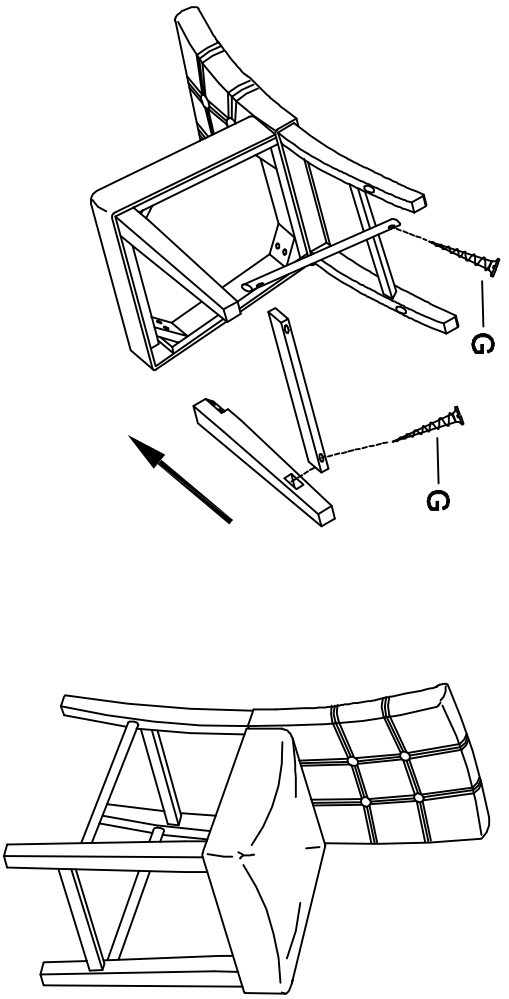

ASSEMBLY INSTRUCTION

2456-24 COUNTER HEIGHT CHAIR

PART LIST:

HARDWARE LIST				
A		L-ALLEN KEY	4mm	1 PC
B		Bolt	Ø5/16"x2-1/4"	4 PCS
C		Bolt	Ø5/16"x3"	4 PCS
D		Bolt	Ø5/16"x1-1/2"	1 PC
E		Spring Washer	Ø5/16"	9 PCS
F		Flat Washer	Ø5/16"xØ19mm	9 PCS
G		SCREW	Ø8mmx1-1/4"	6 PCS

STEP 1

STEP 2

STEP 3

COMPLETED