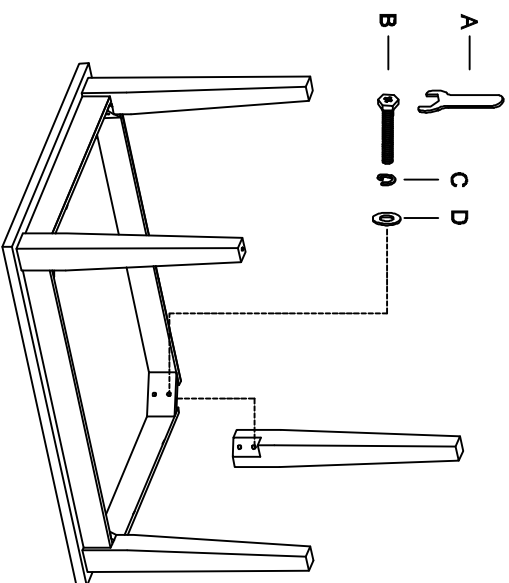

ASSEMBLY INSTRUCTION

2456-64 RECT DINING TABLE

PART LIST:

Table top
1pc

Table leg
4pcs

HARDWARE LIST				
A		L-ALLEN KEY	4mm	1 PC
B		Bolt	Ø5/16"x70mm	8 PCS
C		Spring Washer	Ø5/16"	8 PCS
D		Flat Washer	Ø5/16"xØ19mm	8 PCS

ASSEMBLY INSTRUCTION

2456-13 BENCH

PART LIST:

Table top
1pc

Table leg
4pcs

HARDWARE LIST				
A		L-ALLEN KEY	4mm	1 PC
B		Bolt	Ø5/16"x70mm	8 PCS
C		Spring Washer	Ø5/16"	8 PCS
D		Flat Washer	Ø5/16"xØ19mm	8 PCS

COMPLETED

ASSEMBLY INSTRUCTION

2456-36 COUNTER HEIGHT

TABLE, MARBLE TOP

PART LIST:

Table top
1pc

Table leg
4pcs

HARDWARE LIST				
A		L-ALLEN KEY	4mm	1 PC
B		Bolt	Ø5/16"x70mm	8 PCS
C		Spring Washer	Ø5/16"	8 PCS
D		Flat Washer	Ø5/16"xØ19mm	8 PCS

COMPLETED

STEP 1

ASSEMBLY INSTRUCTION

2456-24 COUNTER HEIGHT CHAIR

PART LIST:

HARDWARE LIST				
A		L-ALLEN KEY	4mm	1 PC
B		Bolt	Ø5/16"x2-1/4"	4 PCS
C		Bolt	Ø5/16"x3"	4 PCS
D		Bolt	Ø5/16"x1-1/2"	1 PC
E		Spring Washer	Ø5/16"	9 PCS
F		Flat Washer	Ø5/16"xØ19mm	9 PCS
G		SCREW	Ø8mmx1-1/4"	6 PCS