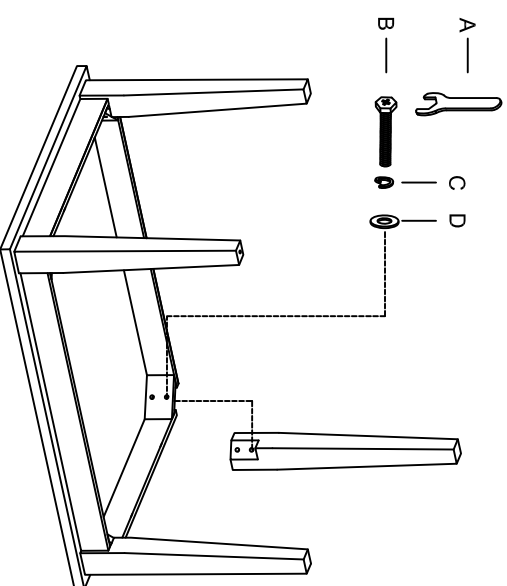

Legs
4pcs

HARDWARE LIST				
A		L-ALLEN KEY	4mm	1 PC
B		Bolt	Ø5/16"x2-1/4"	8 PCS
C		Spring Washer	Ø5/16"	8 PCS
D		Flat Washer	Ø5/16"xØ19mm	8 PCS

STEP 1

COMPLETED

ASSEMBLY INSTRUCTION

2456-30 COFFEE TABLE

PART LIST:

Table top
1pc

Table leg
4pcs

HARDWARE LIST				
A		L-ALLEN KEY	4mm	1 PC
B		Bolt	Ø5/16"x70mm	8 PCS
C		Spring Washer	Ø5/16"	8 PCS
D		Flat Washer	Ø5/16"xØ19mm	8 PCS

COMPLETED

STEP 1

ASSEMBLY INSTRUCTION

2456-04 END TABLE

PART LIST:

Table top
1pc

Table leg
4pcs

HARDWARE LIST				
A		L-ALLEN KEY	4mm	1 PC
B		Bolt	Ø5/16"x70mm	8 PCS
C		Spring Washer	Ø5/16"	8 PCS
D		Flat Washer	Ø5/16"xØ19mm	8 PCS

COMPLETED

STEP 1

ASSEMBLY INSTRUCTION

2456-05 SOFA TABLE

PART LIST:

Table top
1pc

Table leg
4pcs

HARDWARE LIST				
A		L-ALLEN KEY	4mm	1 PC
B		Bolt	Ø5/16"x70mm	8 PCS
C		Spring Washer	Ø5/16"	8 PCS
D		Flat Washer	Ø5/16"xØ19mm	8 PCS

COMPLETED

STEP 1