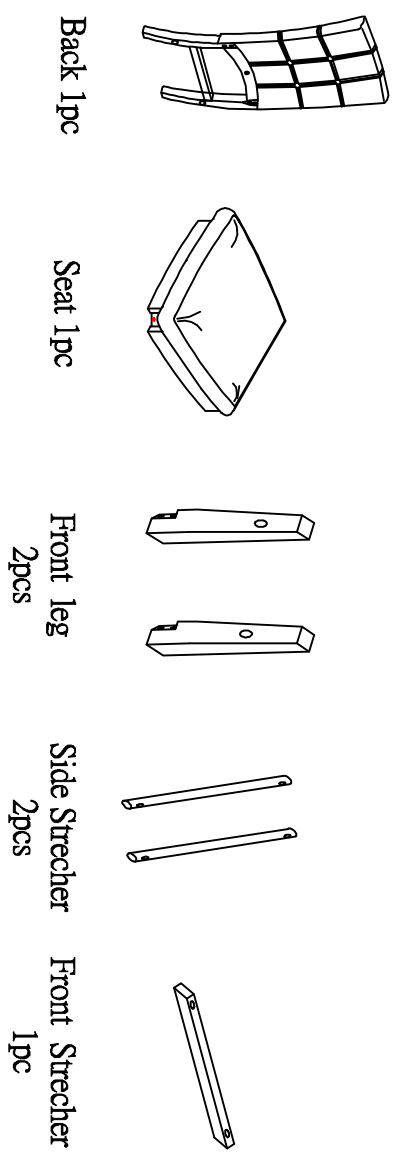

COMPLETED

ASSEMBLY INSTRUCTION

2456-36 COUNTER HEIGHT

TABLE, MARBLE TOP

PART LIST:

Table top
1pc

Table leg
4pcs

HARDWARE LIST				
A		L-ALLEN KEY	4mm	1 PC
B		Bolt	Ø5/16"x70mm	8 PCS
C		Spring Washer	Ø5/16"	8 PCS
D		Flat Washer	Ø5/16"xØ19mm	8 PCS

COMPLETED

STEP 1

ASSEMBLY INSTRUCTION

2456-24 COUNTER HEIGHT CHAIR

PART LIST:

HARDWARE LIST				
A		L-ALLEN KEY	4mm	1 PC
B		Bolt	Ø5/16"x2-1/4"	4 PCS
C		Bolt	Ø5/16"x3"	4 PCS
D		Bolt	Ø5/16"x1-1/2"	1 PC
E		Spring Washer	Ø5/16"	9 PCS
F		Flat Washer	Ø5/16"xØ19mm	9 PCS
G		SCREW	Ø8mmx1-1/4"	6 PCS

PART LIST:

Table top
1pc

Table leg
4pcs

HARDWARE LIST				
A		L-ALLEN KEY	4mm	1 PC
B		Bolt	Ø5/16"x70mm	8 PCS
C		Spring Washer	Ø5/16"	8 PCS
D		Flat Washer	Ø5/16"xØ19mm	8 PCS

COMPLETED

STEP 1

ASSEMBLY INSTRUCTION

2456-05 SOFA TABLE

PART LIST:

Table top
1pc

Table leg
4pcs

HARDWARE LIST				
A		L-ALLEN KEY	4mm	1 PC
B		Bolt	Ø5/16"x70mm	8 PCS
C		Spring Washer	Ø5/16"	8 PCS
D		Flat Washer	Ø5/16"xØ19mm	8 PCS

COMPLETED

STEP 1