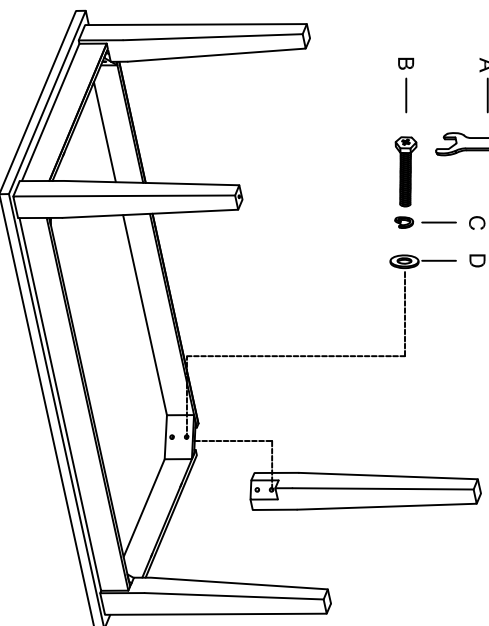

ASSEMBLY INSTRUCTION

2456-64 RECT DINING TABLE

PART LIST:

Table top
1pc

Table leg
4pcs

HARDWARE LIST				
A		L-ALLEN KEY	4mm	1 PC
B		Bolt	Ø5/16"x70mm	8 PCS
C		Spring Washer	Ø5/16"	8 PCS
D		Flat Washer	Ø5/16"xØ19mm	8 PCS

COMPLETED

STEP 1

ASSEMBLY INSTRUCTION

2456S SIDE CHAIR

PART LIST:

Back 1pc

Seat 1pc

Front leg
2pcs

PART LIST:

Table top
1pc

Table leg
4pcs

HARDWARE LIST				
A		L-ALLEN KEY	4mm	1 PC
B		Bolt	Ø5/16"x70mm	8 PCS
C		Spring Washer	Ø5/16"	8 PCS
D		Flat Washer	Ø5/16"xØ19mm	8 PCS

COMPLETED

STEP 1

ASSEMBLY INSTRUCTION

2456-05 SOFA TABLE

PART LIST:

Table top
1pc

Table leg
4pcs

HARDWARE LIST				
A		L-ALLEN KEY	4mm	1 PC
B		Bolt	Ø5/16"x70mm	8 PCS
C		Spring Washer	Ø5/16"	8 PCS
D		Flat Washer	Ø5/16"xØ19mm	8 PCS

COMPLETED

STEP 1