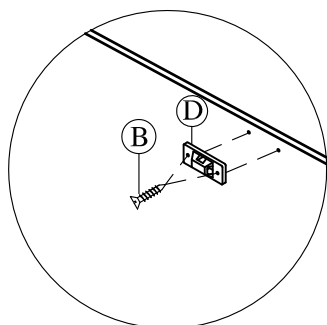

1372-40
SERVER / BUFFET

Thank you for purchasing this product. Please take the time to read and follow the instructions below. Check that you have all parts and hardware before assembly. Parts apparently missing are often found in the packing materials. If you do not have all the parts listed, have your dealer contact us and they will be sent to you immediately.

NO	HARDWARE LIST / LISTE DE QUINCAILLERIE	QTY/QTÉ
A	 Screw / Vis (3.5 x 25mm)	2
B	 Screw / Vis (3.5 x 16mm)	2
C	 Wall Mounts / Vis pour emplacement mural	2
D	 Mounting Plates / plaque de montage	2
E	 Secure Band / Bande de securite	1