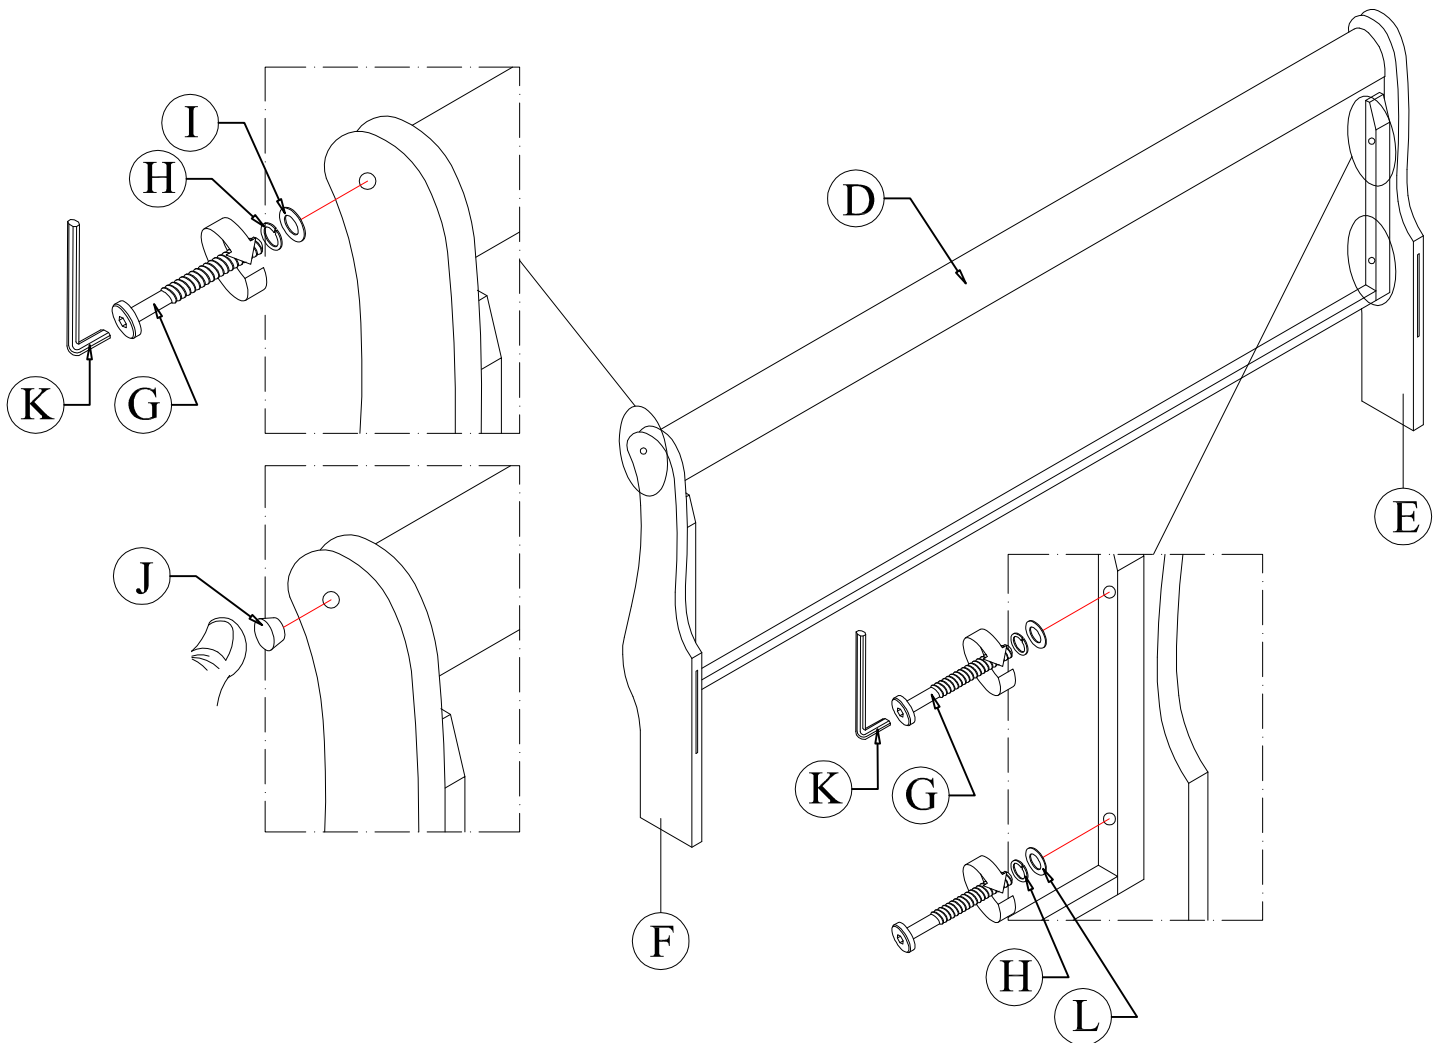

2147-1/2147M-1/2147BK-1/2147W-1/2147SG-1  
QUEEN HEADBOARD & FOOTBOARD  
TÊTE DE LIT

Thank you for purchasing this product. Please take time to read and follow the instructions below. Check that you have all parts and hardware before assembly. Parts apparently missing are often found in the packing materials. If you do not have all the parts listed, have your dealer contact us and they will be sent to you immediately.

2147-1/2147M-1/2147BK-1/2147W-1/2147SG-1  
**QUEEN HEADBOARD & FOOTBOARD**  
**TÊTE DE LIT**

Thank you for purchasing this product. Please take time to read and follow the instructions below. Check that you have all parts and hardware before assembly. Parts apparently missing are often found in the packing materials. If you do not have all the parts listed, have your dealer contact us and they will be sent to you immediately.