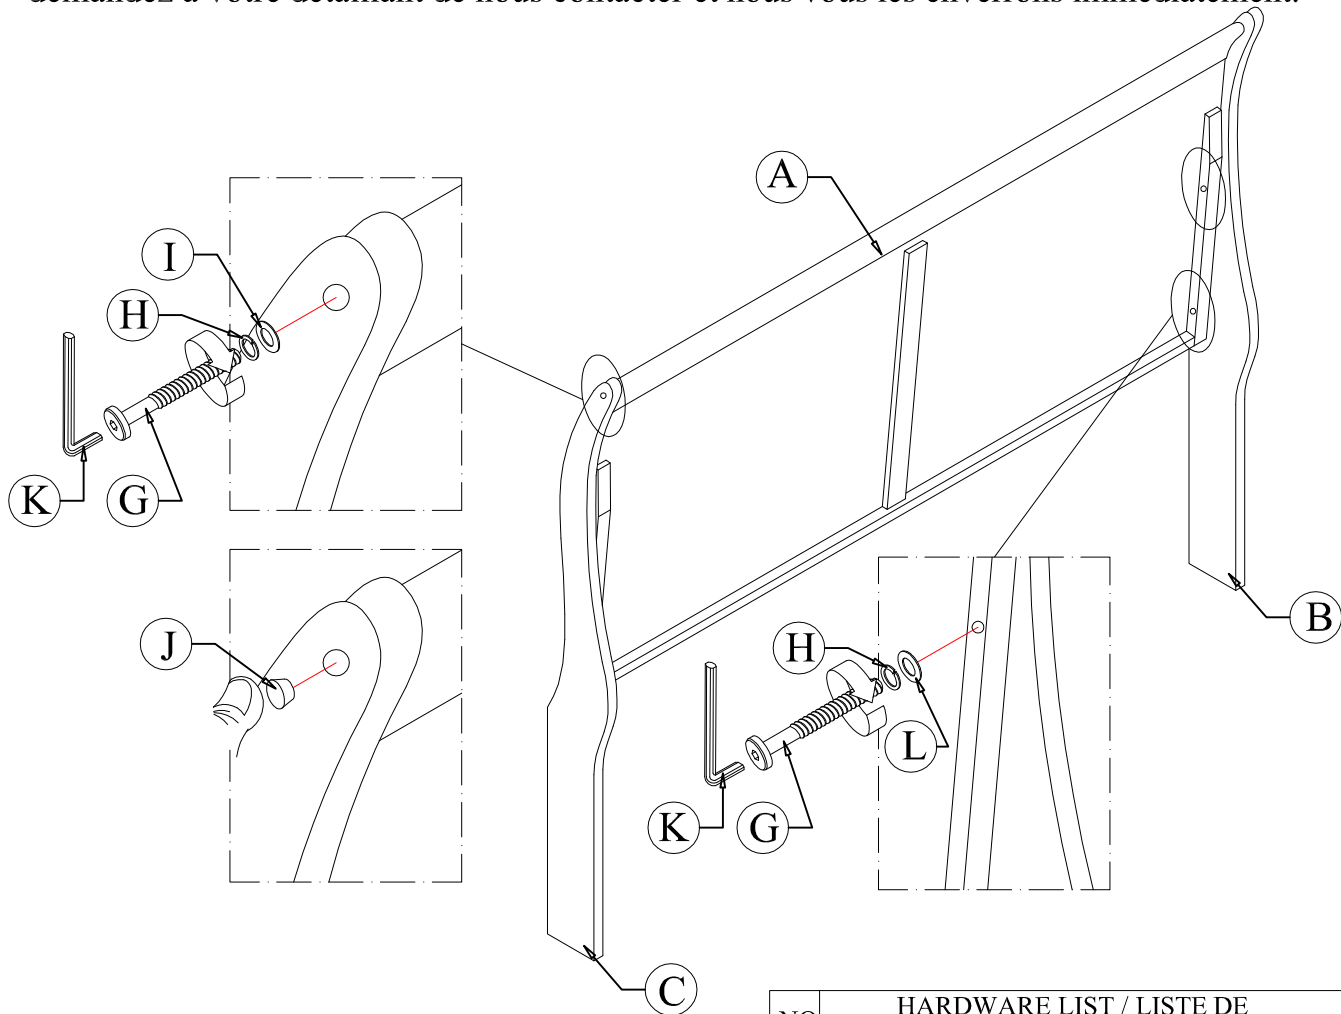

2147-1/2147M-1/2147BK-1/2147W-1/2147SG-1  
QUEEN HEADBOARD & FOOTBOARD  
TÊTE DE LIT

Thank you for purchasing this product. Please take time to read and follow the instructions below. Check that you have all parts and hardware before assembly. Parts apparently missing are often found in the packing materials. If you do not have all the parts listed, have your dealer contact us and they will be sent to you immediately.

2147-1/2147M-1/2147BK-1/2147W-1/2147SG-1  
**QUEEN HEADBOARD & FOOTBOARD**  
**TÊTE DE LIT**

Thank you for purchasing this product. Please take time to read and follow the instructions below. Check that you have all parts and hardware before assembly. Parts apparently missing are often found in the packing materials. If you do not have all the parts listed, have your dealer contact us and they will be sent to you immediately.

NO	PARTS LIST / LISTE DE PIÈCES	QTY / QTÉ
A	HEADBOARD PANEL / PANNEAU LIT	1
B	HEADBOARD LEG LEFT / LEG DE LIT GAUCHE	1
C	HEADBOARD LEG RIGHT / JAMBE DROITE LIT	1
D	FOOTBOARD PANEL / LEG PIED	1
E	FOOTBOARD LEG LEFT / LEG DE LIT GAUCHE	1
F	FOOTBOARD LEG RIGHT / JAMBE DROITE LIT	1

NO	HARDWARE LIST / LISTE DE QUINCAILLERIE	QTY / QTÉ
G	JCBC SCREW / JCBC VIS (M6 x 45mm)	12
H	SPRING WASHER / RONDELLE DE PRINTEMP (M6) (1 / 4)	12
I	FLAT WASHER / RONDELLE PLATE (M6 x 13mm)	4
J	WOOD PLUG / FICHE DE BOIS	4
K	ALLEN KEY / CLÉ ALLEN	1
L	FLAT WASHER / RONDELLE PLATE (M6 x 19mm)	8