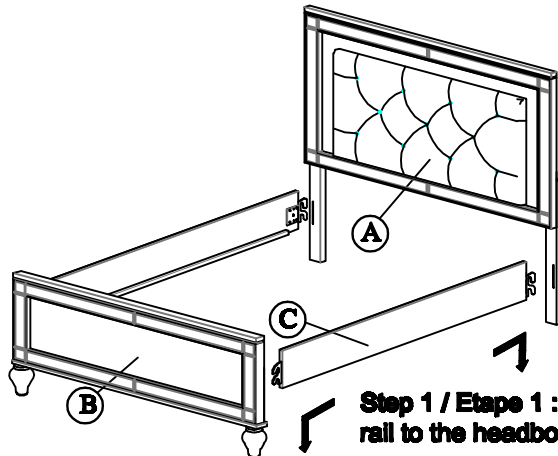

HOMÉLÉGANCE

ASSEMBLY INSTRUCTION / INSTRUCTION D'ASSEMBLAGE

Item No : 1845KLED-1 / 1845K-2 / 1845K-3EK

Description : Eastern King Bed / Tres Grand Lit

Thank you for purchasing this product. Please take time to read and follow the instructions below. Check that you have all parts and hardware before assembly .

Merci d'avoir acheté ce produit de qualité. Vérifiez avant le montage que vous avez toutes les pièces et fixations. Les pièces qui semblent manquer se trouvent souvent dans les matériaux d'emballage.

PART LIST / LISTE DE PIÈCES

NO	NAME	PART	QTY
A	Headboard /Tete de Lit		1pc
B	Footboard / Pied de lit		1pc
C	Side rail / Longérons		2pcs
D	Slat / Lattes		5pcs
E	Slat support leg / Support pour transverses		5pcs

HARDWARE LIST / LISTE DE QUINCAILLERIE

NO	NAME	PART	QTY
1	Allen key / Cle Allen		1pc
2	JCBC / Boulon 35mm		5pcs
3	M6 Spring washer / Rondelle D'arret		5pcs
4	Screw 32mm / Vis		10pcs
5	Adjustable Leveler / Nivelleur		5pcs

HARDWARE SET IS IN 1845KLED-1 FOR ASSEMBLY

For items use on wooden floor, hard surfaces or carpets, it is recommended to install protective pads under all legs and supports to avoid/prevent from damages/scratches and discoloration.

Pour les articles utilisés sur un plancher en bois, des surfaces dures ou tapis, il est recommandé d'installer des mordaches de protection sous tous les jambes et prend en charge pour éviter/empêcher de dommages/raures et la décoloration.