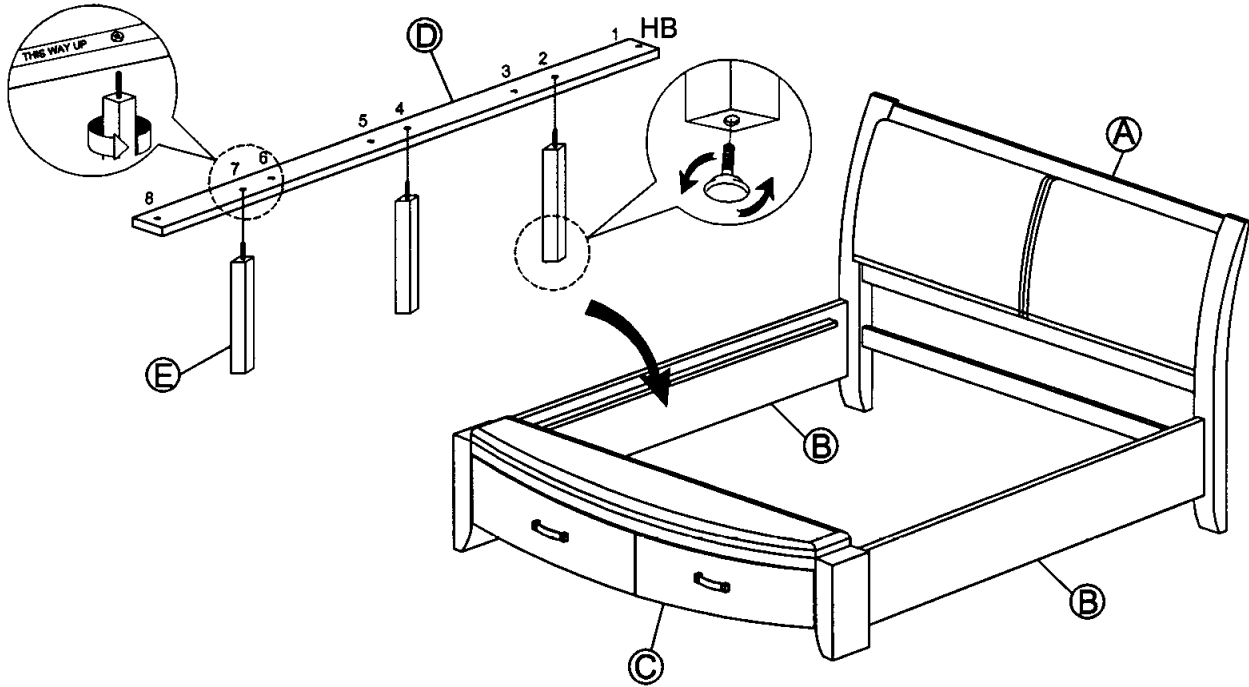

1737W/KW/NC/KNC/GY/KGY-1/EK/CK / 2/EK/CK / 3/EK/CK

Queen / Ek /Ck Storage Bed /Grand Lit De Stockage

1737W/KW/NC/KNC/GY/KGY-1/EK/CK Headboard /Tête de Lit-Grand Lit

1737W/KW/NC/KNC/GY/KGY-2/EK/CK Queen/Ek/Ck Footboard /Pied de Lit
& Lattes-Grand Lit

1737W/KW/NC/GY/KGY-3/EK/CK Queen/Ek/Ck Side Rail/ Longerons de c ôte
-Grand Lit

STEP 3 / ETAPE 3

STEP 4 / ETAPE 4