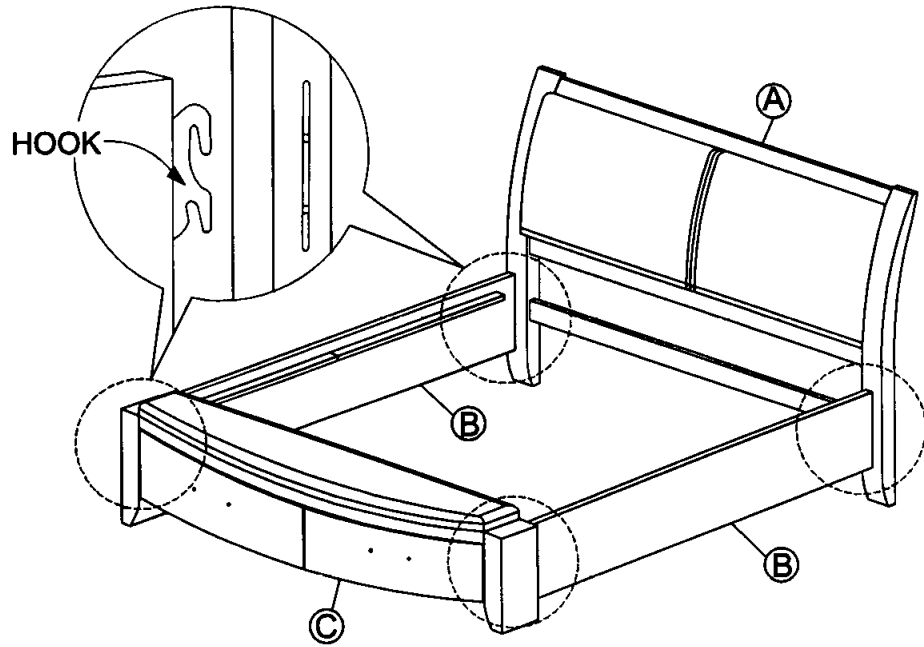

1737W/KW/NC/KNC/GY/KGY-1/EK/CK / 2/EK/CK / 3/EK/CK

Queen / Ek / Ck Storage Bed / Grand Lit De Stockage

1737W/KW/NC/KNC/GY/KGY-1/EK/CK Headboard / Tête de Lit-Grand Lit

1737W/KW/NC/KNC/GY/KGY-2/EK/CK Queen/Ek/Ck Footboard / Pied de Lit
& Lattes-Grand Lit

1737W/KW/NC/GY/KGY-3/EK/CK Queen/Ek/Ck Side Rail/ Longérons de c ôte
-Grand Lit

STEP 1 / ETAPE 1