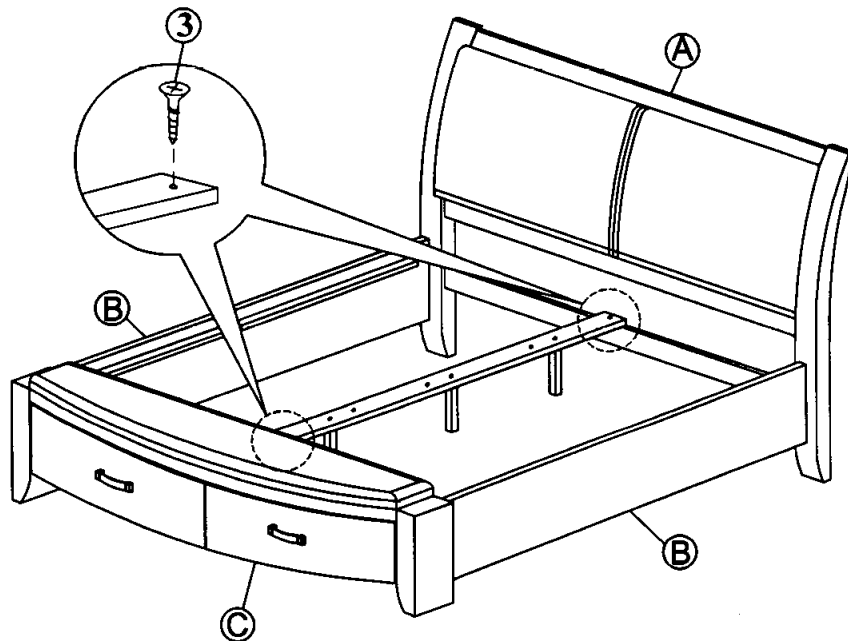

1737W/KW/NC/KNC/GY/KGY-1/EK/CK / 2/EK/CK / 3/EK/CK

Queen / Ek /Ck Storage Bed /Grand Lit De Stockage

1737W/KW/NC/KNC/GY/KGY-1/EK/CK Headboard /Tête de Lit-Grand Lit

1737W/KW/NC/KNC/GY/KGY-2/EK/CK Queen/Ek/Ck Footboard /Pied de Lit
& Lattes-Grand Lit

1737W/KW/NC/GY/KGY-3/EK/CK Queen/Ek/Ck Side Rail/ Longerons de c ôte
-Grand Lit

STEP 3 / ETAPE 3

STEP 4 / ETAPE 4