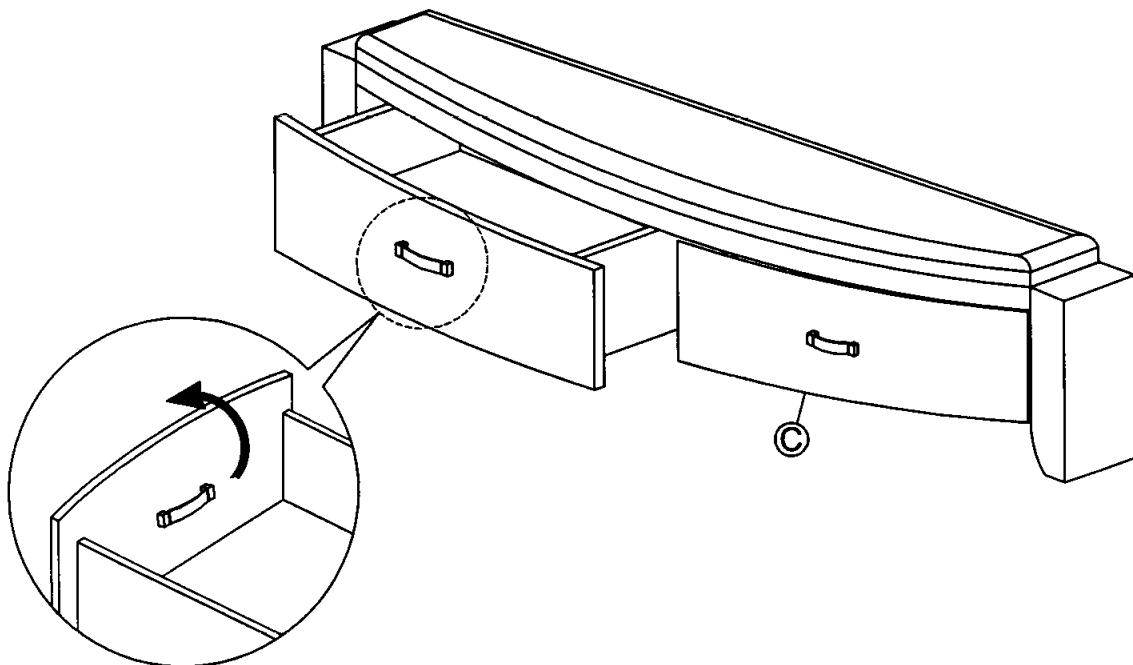

STEP 2 / ETAPE 2