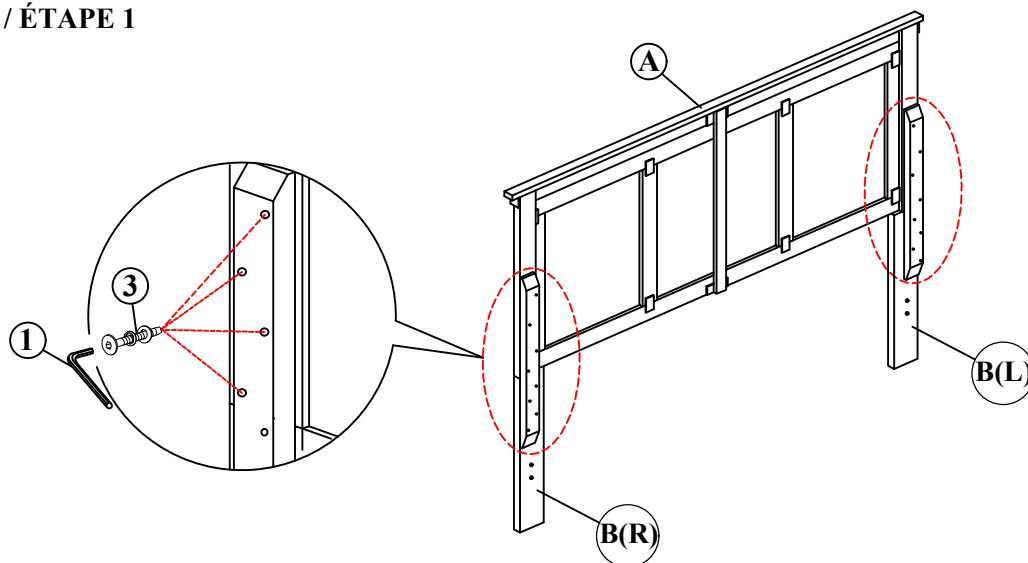

HOMELEGANCE

1677K-1 EK / CK Headboard, Footboard & Slats + Support Leg / Tête de Lit -Tres Grand Lit, Pied de Lit-Tres Grand Lit & Lattes et Support de lattes

1677-3 Queen / EK Side Rail / Longérons de côtés-Tres Grand / Grand Lit 1677K-3CK CK Side Rail / Longérons de côtés -Tres Grand Lit Californien

STEP 1 / ÉTAPE 1