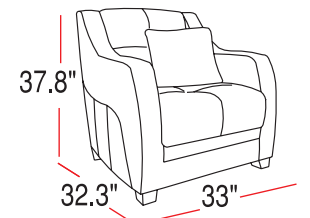

Sectional

Chair

Versatile reversible corner

Matching Living Room

Queen Sleeper

Zero Wall

Removable back pillows

Pictures shown are for illustration purpose only. Actual colors and texture may vary due to product enhancement.