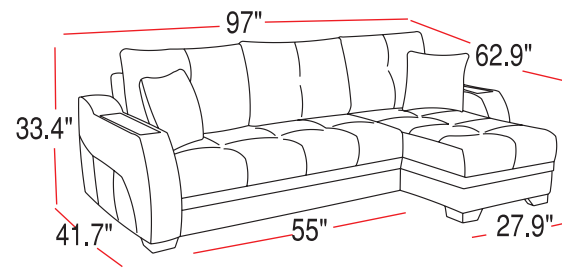

Sectional

Chair

Versatile reversible corner

Matching Living Room

Queen Sleeper

Zero Wall

Removable back pillows

Pictures shown are for illustration purpose only. Actual colors and texture may vary due to product enhancement.