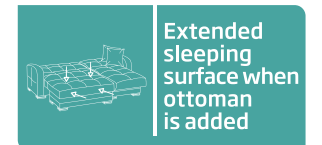

Sectional

Chair

Ottoman

Pictures shown are for illustration purpose only. Actual colors and texture may vary due to product enhancement.

Sectional

Chair

Ottoman

Zero Wall

Versatile reversible corner

Extended sleeping surface when ottoman is added

Pictures shown are for illustration purpose only. Actual colors and texture may vary due to product enhancement.