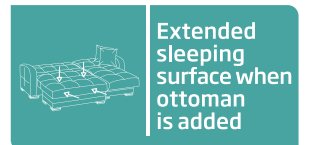

Sectional

Chair

Ottoman

Pictures shown are for illustration purpose only. Actual colors and texture may vary due to product enhancement.

Sectional

Chair

Ottoman

Zero Wall

Versatile reversible corner

Extended sleeping surface when ottoman is added

Pictures shown are for illustration purpose only. Actual colors and texture may vary due to product enhancement.