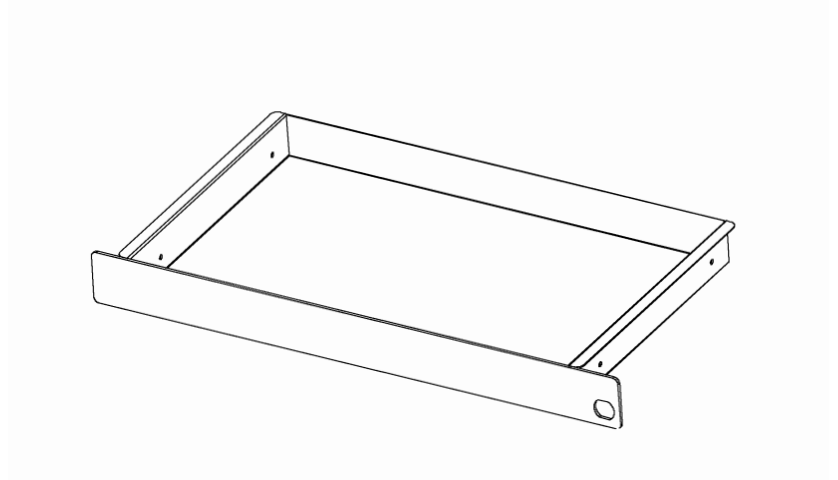

# Slyde Essentials Drawer

Minimalist, simple laptop drawer. Perfect for securing all your essentials while maintaining a mere 2" vertical profile for a clean aesthetic and maximum leg clearance. Easily fits up to a 15" laptop.

- Simple 4 screw installation
- Sleek low profile design
- Fits up to 15" Laptop

Features	
Material	Powder coat finished steel
Dimensions	19.5" front panel (16.25" internal)W x 10.5"D x 2" H
Locking	Key lock standard
Colors	Standard black and white (customization available with 100 unit minimum)