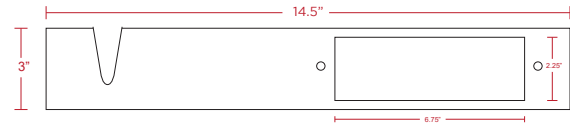

- Triplex Surge Protector
- Duplex USB Ports 2.0
- Simple 4 Screw Instillation
- Built in Ventilation
- Customization Available

Features	
Material	Powder coat finished steel
Dimensions	15.5"W x 10"D x 3"H
Locking	Key or combo lock optional
Power Options	Duplex surge protector with ground Duplex USB 2.0 ports
Colors	Standard black and white (customization available with 100 unit minimum)