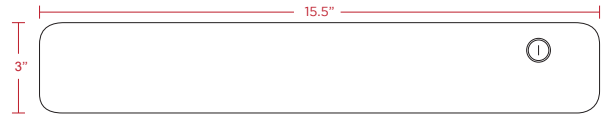

# Slyde Drawer 2.0

Perfect for tablets and laptops, or as a simple pencil drawer. Many workspaces have eliminated workstation storage altogether, but still require a drawer for charging phones and storing personal items. Slyde Drawer 2.0 comes with a variety of different charging options (plug, USB 3.0 or both) . Slyde Drawer’s slim minimalist design make it a great addition to any desk. Laptop security is a priority for most organizations and Slyde Drawer 2.0 serves as a perfect laptop storage and charging solution.

- Triplex Surge Protector
- Duplex USB Ports 2.0
- Simple 4 Screw Instillation
- Built in Ventilation
- Customization Available

Features	
Material	Powder coat finished steel
Dimensions	15.5"W x 10"D x 3"H
Locking	Key or combo lock optional
Power Options	Duplex surge protector with ground Duplex USB 2.0 ports
Colors	Standard black and white (customization available with 100 unit minimum)