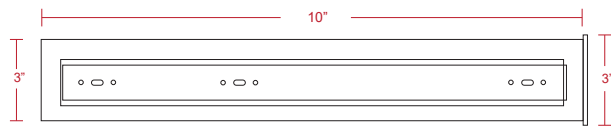

# Slyde Drawer 2.0

Perfect for tablets and laptops, or as a simple pencil drawer. Many workspaces have eliminated workstation storage altogether, but still require a drawer for charging phones and storing personal items. Slyde Drawer 2.0 comes with a variety of different charging options (plug, USB 3.0 or both) . Slyde Drawer’s slim minimalist design make it a great addition to any desk. Laptop security is a priority for most organizations and Slyde Drawer 2.0 serves as a perfect laptop storage and charging solution.

- Triplex Surge Protector
- Duplex USB Ports 2.0
- Simple 4 Screw Instillation
- Built in Ventilation
- Customization Available

Features	
Material	Powder coat finished steel
Dimensions	15.5"W x 10"D x 3"H
Locking	Key or combo lock optional
Power Options	Duplex surge protector with ground Duplex USB 2.0 ports
Colors	Standard black and white (customization available with 100 unit minimum)