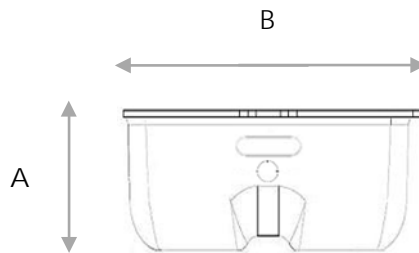

Tot'em enhanced

ENHANCED TOT'EM MODELS

TOTE-M

tot'em medium

A.	Overall Height	7 ¾"
B.	Overall Width	13 ½"
C.	Overall Depth	19"

TOTE-M comes standard with shoulder strap and tray lid. See accessories for details.

TOTE-DP

tot'em deep

A.	Overall Height	11 ¾"
B.	Overall Width	13 ½"
C.	Overall Depth	19"

TOTE-DP comes standard with tray lid. See accessories for details.

FEATURES

Paper Tray Insert
Fits legal size docs

Laptop Stand
Convert any surface into an ergonomic work space.