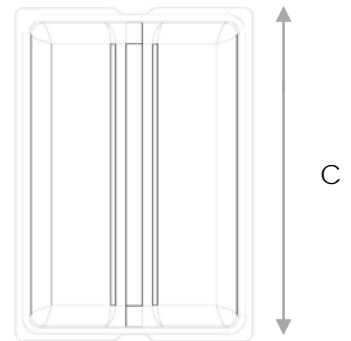

Tot'em enhanced

ENHANCED TOT'EM MODELS

TOTE-M

tot'em medium

A.	Overall Height	7 ¾"
B.	Overall Width	13 ½"
C.	Overall Depth	19"

TOTE-M comes standard with shoulder strap and tray lid. See accessories for details.

TOTE-DP

tot'em deep

A.	Overall Height	11 ¾"
B.	Overall Width	13 ½"
C.	Overall Depth	19"

TOTE-DP comes standard with tray lid. See accessories for details.

FEATURES

Paper Tray Insert
Fits legal size docs

Laptop Stand
Convert any surface into an ergonomic work space.