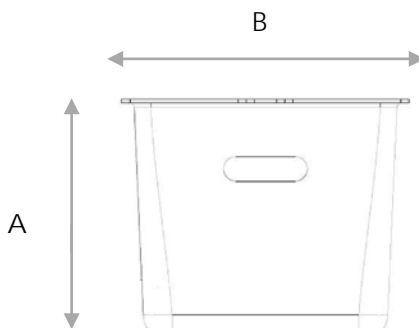

Tot'em enhanced

ENHANCED TOT'EM MODELS

TOTE-M

tot'em medium

A.	Overall Height	7 ¾"
B.	Overall Width	13 ½"
C.	Overall Depth	19"

TOTE-M comes standard with shoulder strap and tray lid. See accessories for details.

TOTE-DP

tot'em deep

A.	Overall Height	11 ¾"
B.	Overall Width	13 ½"
C.	Overall Depth	19"

TOTE-DP comes standard with tray lid. See accessories for details.

FEATURES

Paper Tray Insert
Fits legal size docs

Laptop Stand
Convert any surface into an ergonomic work space.