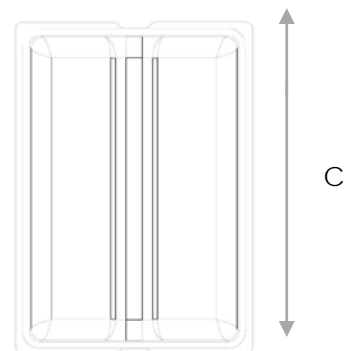

Tot'em enhanced

ENHANCED TOT'EM MODELS

TOTE-M

tot'em medium

A.	Overall Height	7 ¾"
B.	Overall Width	13 ½"
C.	Overall Depth	19"

TOTE-M comes standard with shoulder strap and tray lid. See accessories for details.

TOTE-DP

tot'em deep

A.	Overall Height	11 ¾"
B.	Overall Width	13 ½"
C.	Overall Depth	19"

TOTE-DP comes standard with tray lid. See accessories for details.

FEATURES

Paper Tray Insert
Fits legal size docs

Laptop Stand
Convert any surface into an ergonomic work space.