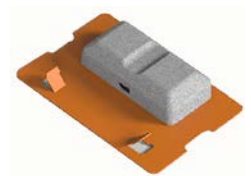

Tot'em Enhanced
Cubby made from recycled PET

Wireless
Charging Lid

Mini Insert
available with
power-up lid

THE FUTURE WORKPLACE

ACCESSORIES

Mini Insert- MI

Mini Insert w/ Charging Lid - CL

Long Insert - LI

Tray Lid - TL

Paper Tray- PT

EZ Track Rails- EZR

*Shoulder Strap - STR

Laptop Stand - LS

*Omni Bracket - OB

*Deep Insert - DI

* Custom / company-branded straps are available with quantities. Contact a Slyde representative for more details.

* Omni bracket mounts under any desk. Available with or without power (3 simplex, 2 USB).

* Deep Insert available only for model TOTE-D

STANDARD COLORS & FINISHES

Slyde Grey - F01

Slate - F02

MORE FELT OPTIONS