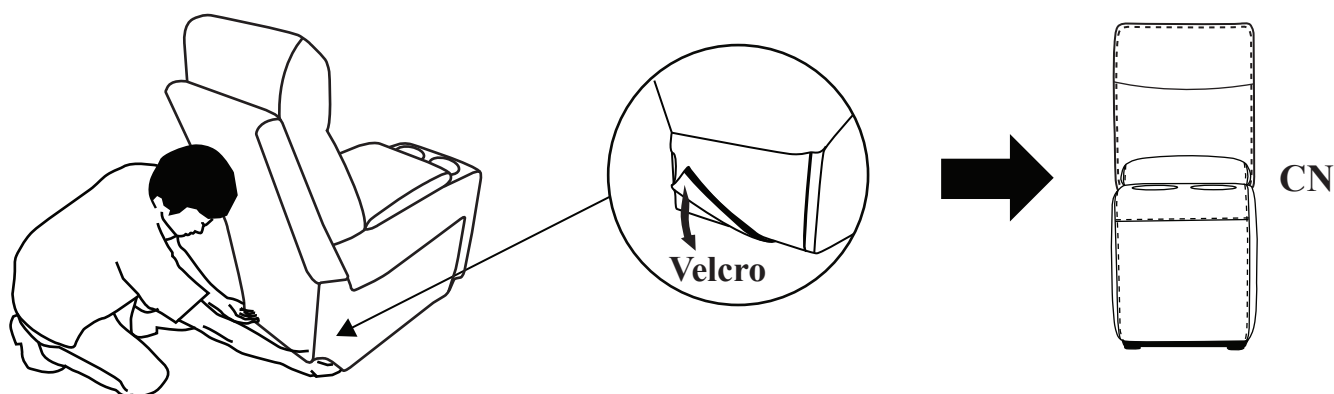

STEP#1

Align the female brackets at the back rest onto the male brackets at the seat, insert back rest to the seat then push to the end and make sure it is fixed in position securely.

STEP#2

STEP#3

CARE INSTRUCTION FOR FABRIC:

In order to maintain the original appearance of your fabric furniture, please follow below simple care procedure :

- Avoid exposing furniture directly to sunlight or heating and air conditioning outlets. Exposure to sunlight or heating and air conditioning outlets will fade/damage fabric.
- Wipe gently with a damp soft cloth to remove dust, dirt and any grime build up.