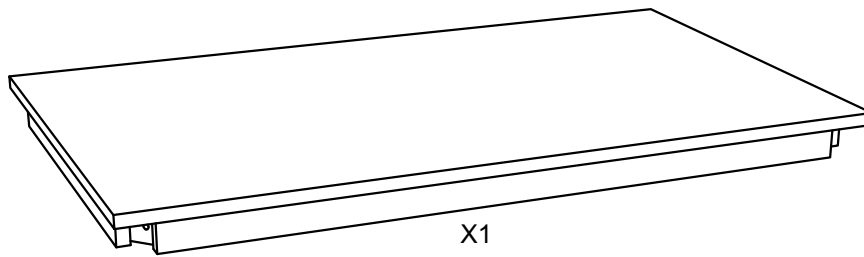

# ASSEMBLY INSTRUCTIONS

- Description: Tiburon Coffee Table  
- Item #: 801214-118

## Hardware List

**A**  
08 pcs

**B**  
08 pcs

**C**  
08 pcs

**Z**  
01 pcs

## Component List

X1

X1

X4