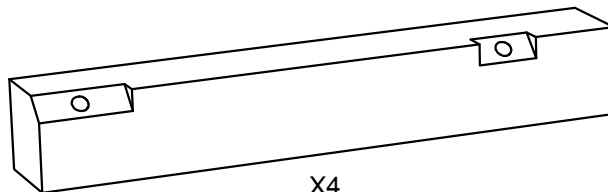

# ASSEMBLY INSTRUCTIONS

- Description: Tiburon Coffee Table  
- Item #: 801214-118

## Hardware List

**A**  
08 pcs

**B**  
08 pcs

**C**  
08 pcs

**Z**  
01 pcs

## Component List

X1

X1

X4