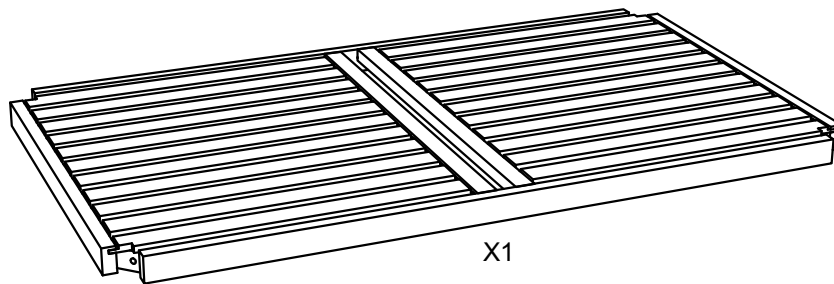

# ASSEMBLY INSTRUCTIONS

- Description: Tiburon Coffee Table  
- Item #: 801214-118

## Hardware List

**A**  
08 pcs

**B**  
08 pcs

**C**  
08 pcs

**Z**  
01 pcs

## Component List

X1

X1

X4