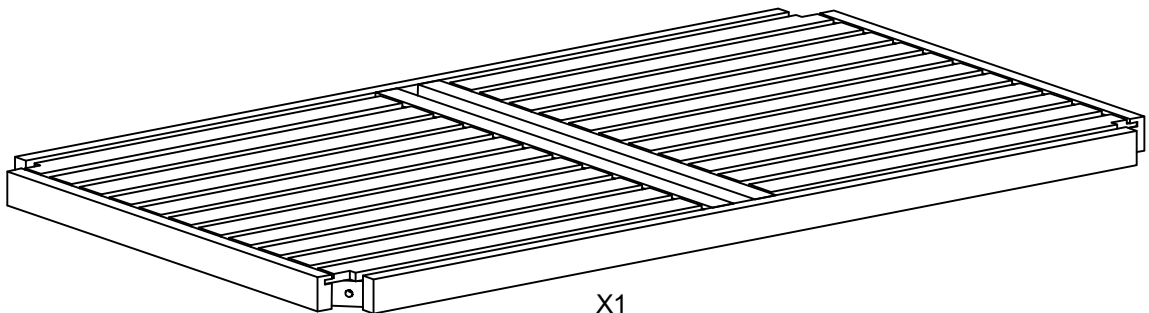

ASSEMBLY INSTRUCTIONS

- Description: Toledo KD Coffee Table with White Concrete Top, Amber
- Item #: 8000033

Hardware List

Component List

X1