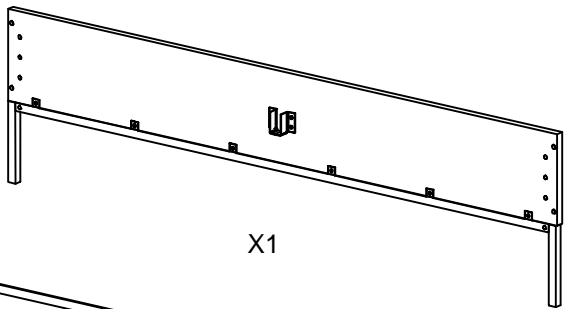

ASSEMBLY INSTRUCTIONS

- Description: **Hathaway KD Queen Bed Set, Newton Brown**
- Item #: **8000046**

Hardware List

A
12 pcs
M8x20

B
12 pcs
8.1x14.8x2

C
12 pcs
8.4x17x1.6

D
8 pcs

E
8 pcs

F
4 pcs
M6x20

G
4 pcs
6.1x12.8x2 pcs

H
4 pcs
6.4x13x1.6

Z
01 pc

Component List

X1

X2

X1