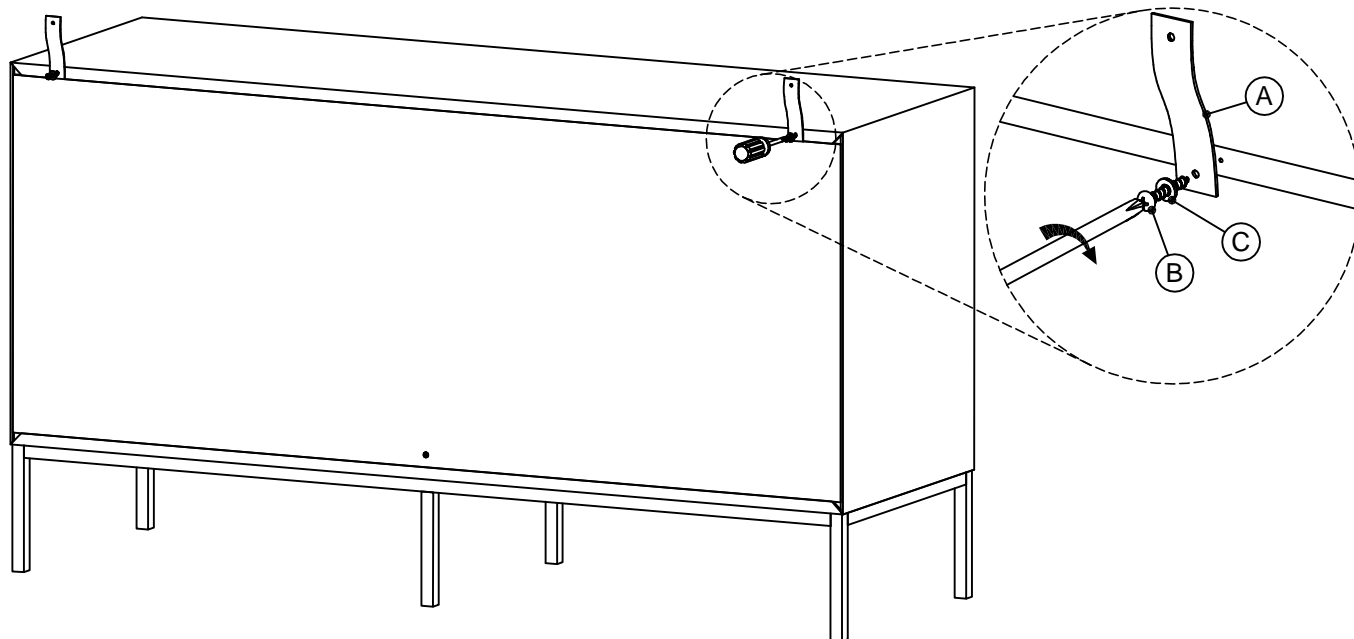

ASSEMBLY INSTRUCTIONS

- Description: **Hathaway Chest 6 Drawers, Newton Brown**
- Item #: 8000050

Hardware List

A x 2

B x 2

C x 4

Component List

X1