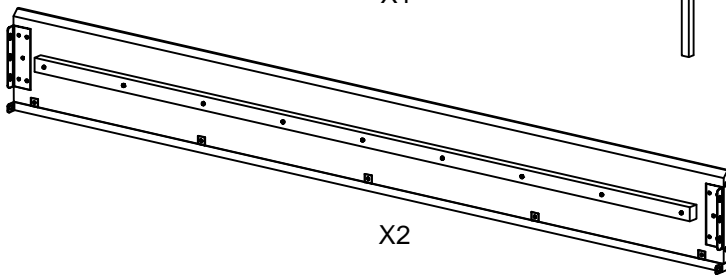

ASSEMBLY INSTRUCTIONS

- Description: **Hathaway KD Queen Bed Set, Newton Brown**
- Item #: **8000046**

Hardware List

A
12 pcs
M8x20

B
12 pcs
8.1x14.8x2

C
12 pcs
8.4x17x1.6

D
8 pcs

E
8 pcs

F
4 pcs
M6x20

G
4 pcs
6.1x12.8x2 pcs

H
4 pcs
6.4x13x1.6

Z
01 pc

Component List

X1

X2

X1

X1

X1

Step 1

Step 2

Step 3

Step 4

ASSEMBLY INSTRUCTIONS

- Description: **Hathaway Night Stand, Newton Brown**
- Item #: 8000047