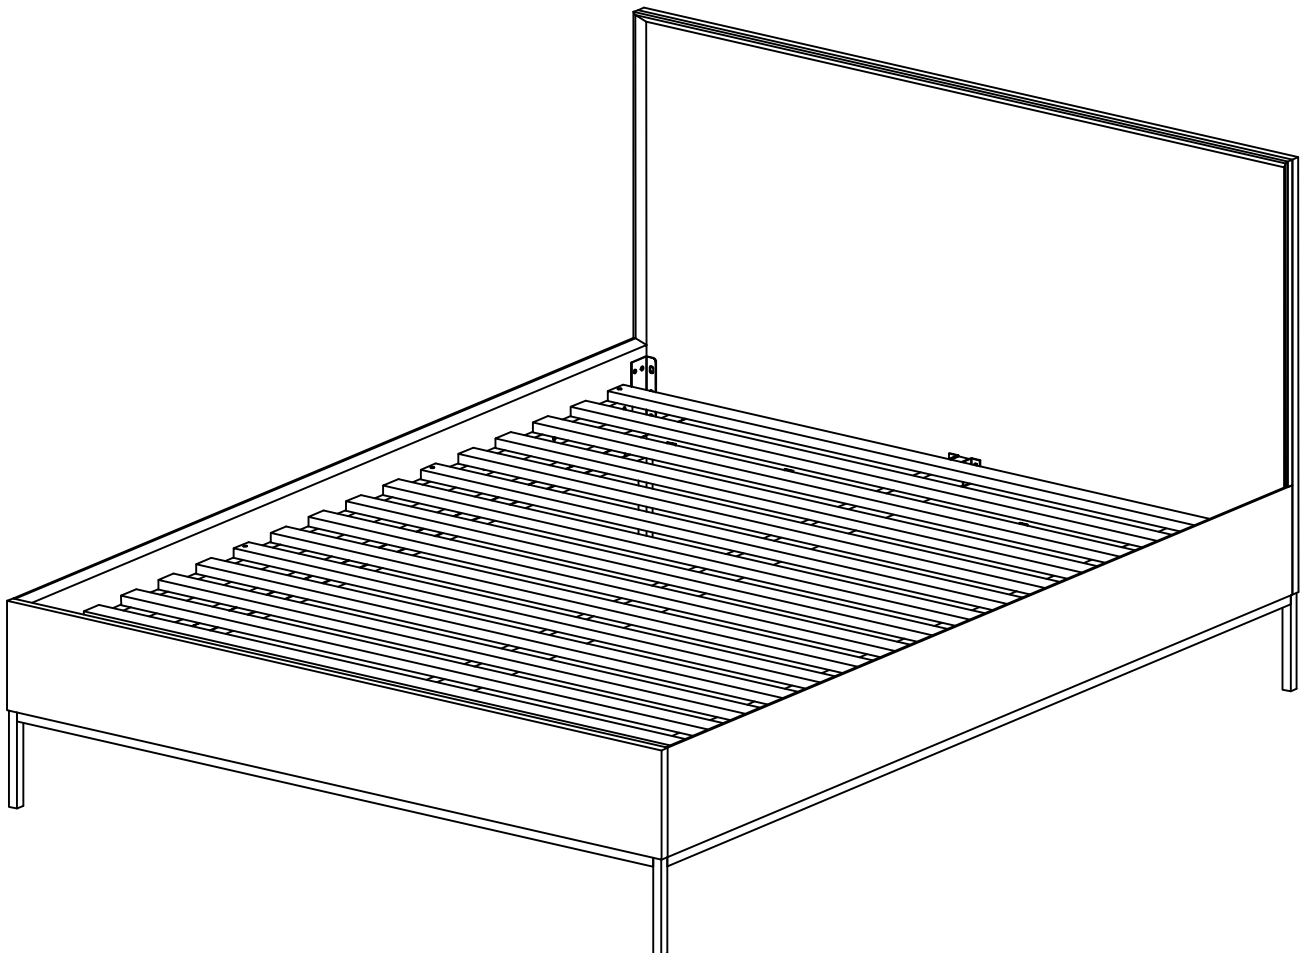

ASSEMBLY INSTRUCTIONS

- Description: **Hathaway KD Queen Bed Set, Newton Brown**
- Item #: **8000046**

Hardware List

A
12 pcs
M8x20

B
12 pcs
8.1x14.8x2

C
12 pcs
8.4x17x1.6

D
8 pcs

E
8 pcs

X1

X1

Step 1

Step 2

Step 3

Step 4

ASSEMBLY INSTRUCTIONS

- Description: **Hathaway Night Stand, Newton Brown**
- Item #: 8000047