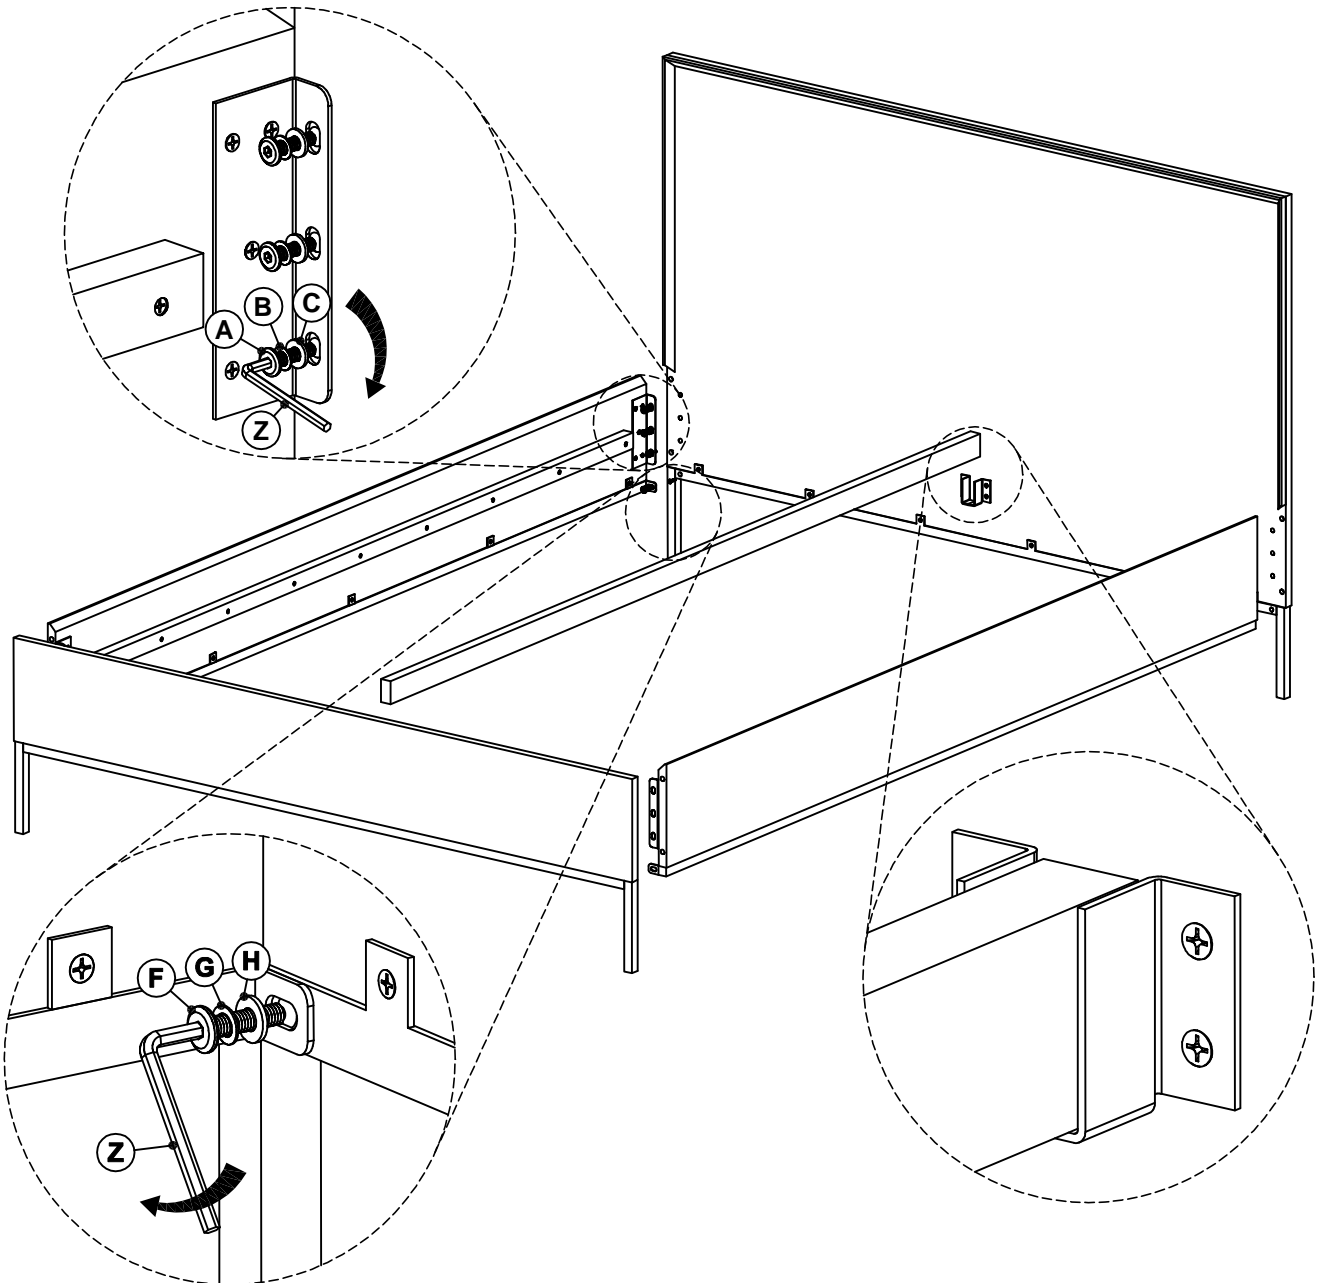

ASSEMBLY INSTRUCTIONS

- Description: **Hathaway KD Queen Bed Set, Newton Brown**
- Item #: **8000046**

Hardware List

A
12 pcs
M8x20

B
12 pcs
8.1x14.8x2

C
12 pcs
8.4x17x1.6

D
8 pcs

E
8 pcs

X1

X1

Step 1

Step 2

Step 3

Step 4

ASSEMBLY INSTRUCTIONS

- Description: **Hathaway Night Stand, Newton Brown**
- Item #: 8000047

Hardware List

A x 2

B x 2

C x 4

Component List

X1

"IMPORTANT"

1. Wall fixings are not supplied. Please secure the unit to your wall using the appropriate fixings for your wall type, there are readily available from your local DIY/ home improvement stores.
2. Before drilling into your wall check for wires or electric cables.