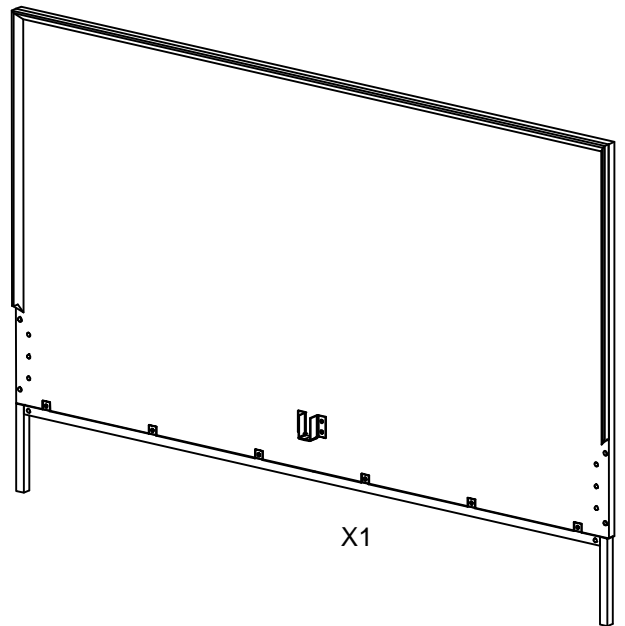

ASSEMBLY INSTRUCTIONS

- Description: **Hathaway KD Queen Bed Set, Newton Brown**
- Item #: **8000046**

Hardware List

A
12 pcs
M8x20

B
12 pcs
8.1x14.8x2

C
12 pcs
8.4x17x1.6

D
8 pcs

E
8 pcs

F
4 pcs
M6x20

G
4 pcs
6.1x12.8x2 pcs

H
4 pcs
6.4x13x1.6

Z
01 pc

Component List

X1

X2

X1