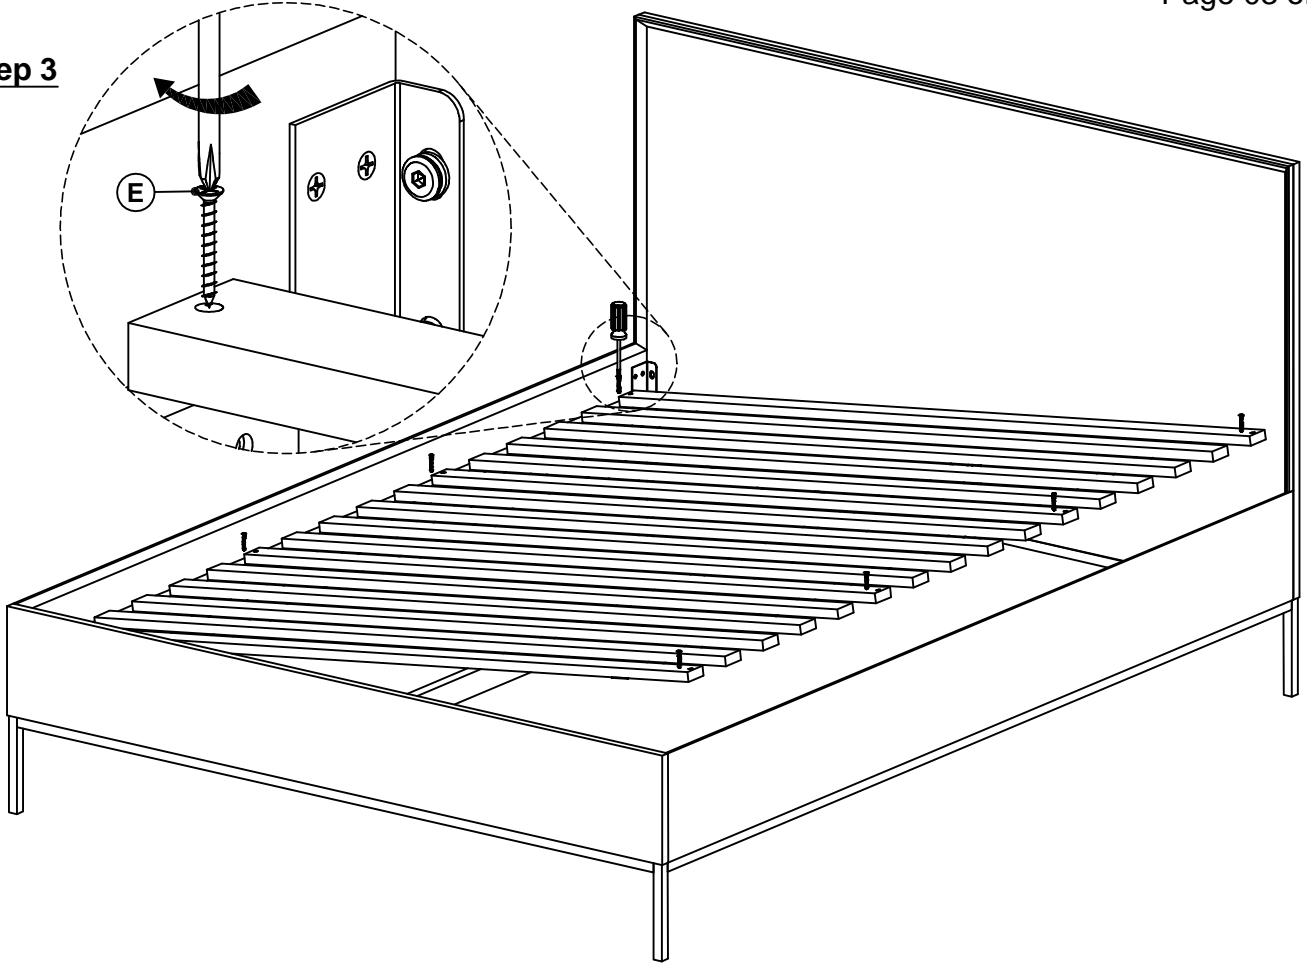

ASSEMBLY INSTRUCTIONS

- Description: **Hathaway KD Queen Bed Set, Newton Brown**
- Item #: **8000046**

Hardware List

A
12 pcs
M8x20

B
12 pcs
8.1x14.8x2

C
12 pcs
8.4x17x1.6

D
8 pcs

E
8 pcs

X1

X1

Step 1

Step 2

Step 3

Step 4

ASSEMBLY INSTRUCTIONS

- Description: **Hathaway Night Stand, Newton Brown**
- Item #: 8000047

Hardware List

A x 2

B x 2

C x 4

Component List

X1

"IMPORTANT"

1. Wall fixings are not supplied. Please secure the unit to your wall using the appropriate fixings for your wall type, there are readily available from your local DIY/ home improvement stores.
2. Before drilling into your wall check for wires or electric cables.