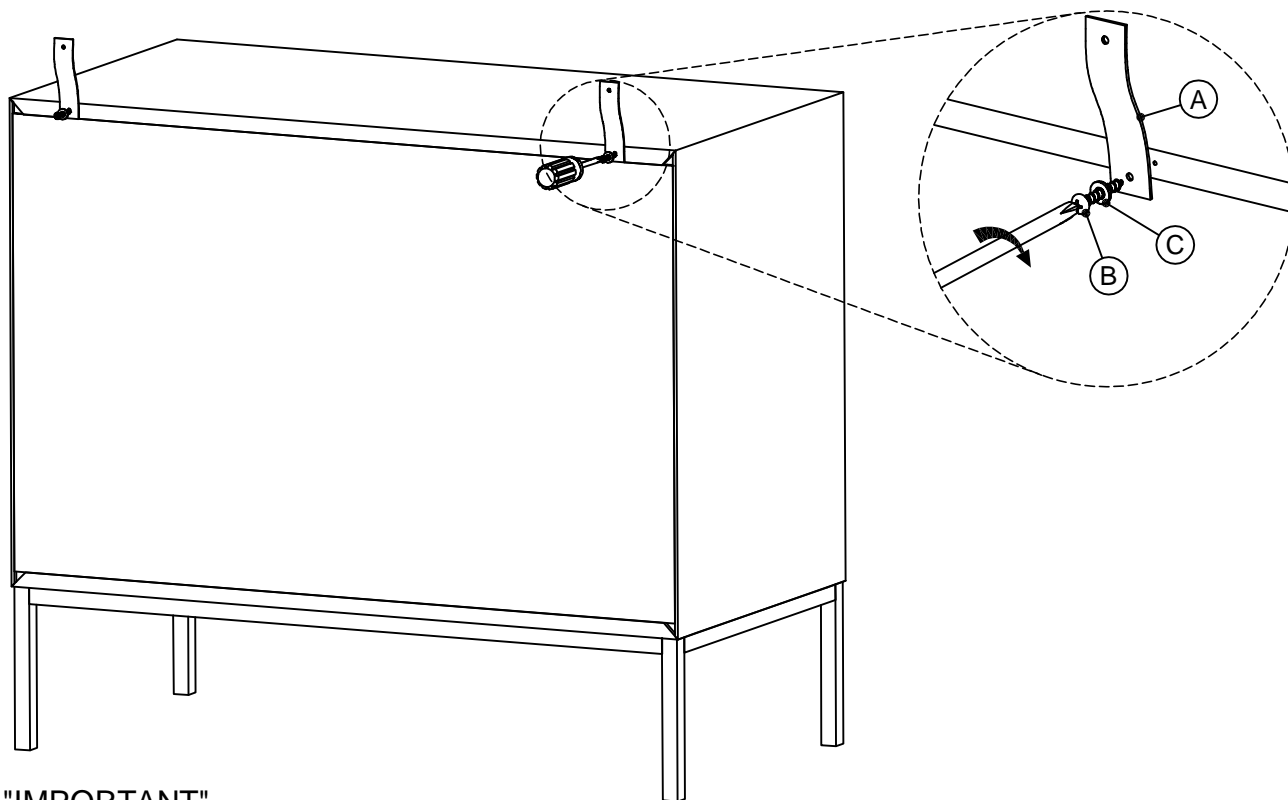

ASSEMBLY INSTRUCTIONS

- Description: **Hathaway Chest 3 Drawers, Newton Brown**
- Item #: 8000048

Hardware List

A x 2

B x 2

C x 4

Component List

X1