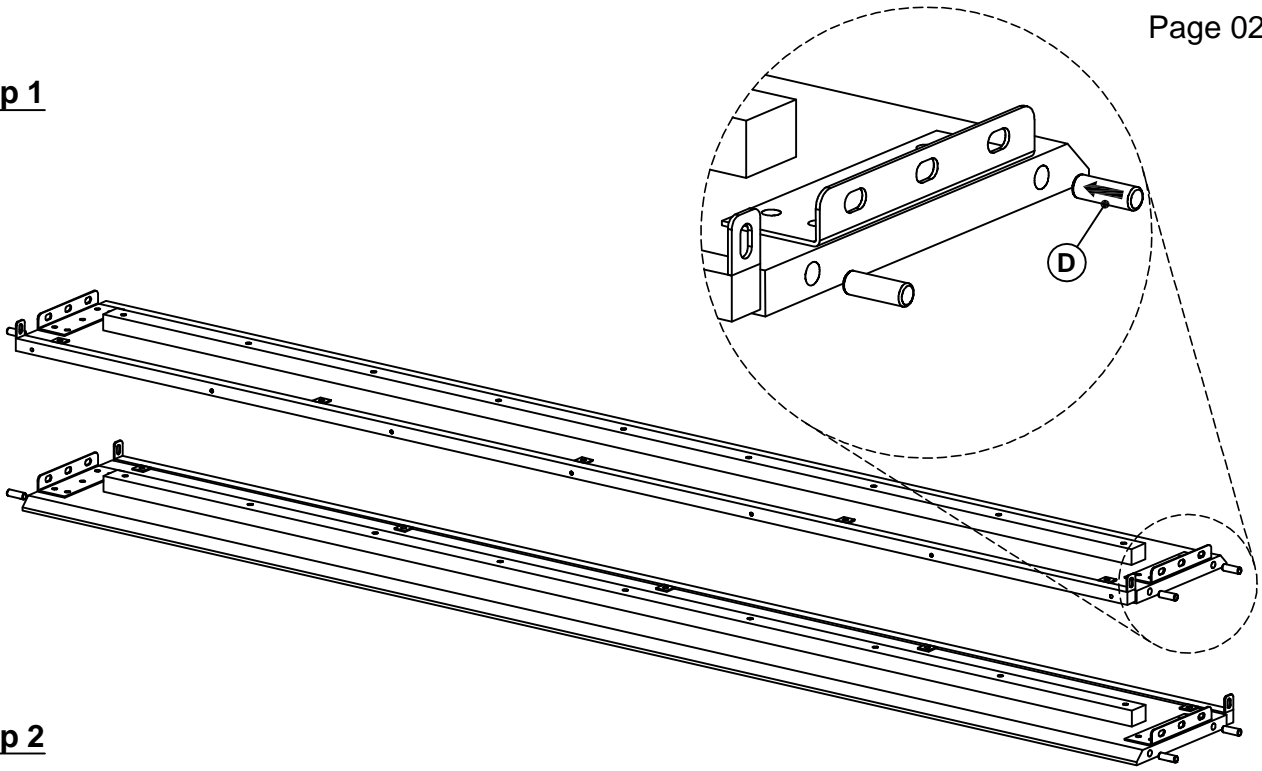

ASSEMBLY INSTRUCTIONS

- Description: **Hathaway KD Queen Bed Set, Newton Brown**
- Item #: **8000046**

Hardware List

A
12 pcs
M8x20

B
12 pcs
8.1x14.8x2

C
12 pcs
8.4x17x1.6

D
8 pcs

E
8 pcs

F
4 pcs
M6x20

G
4 pcs
6.1x12.8x2 pcs

H
4 pcs
6.4x13x1.6

Z
01 pc

Component List

X1

X2

X1

X1

X1

Step 1

Step 2

Step 3

Step 4

ASSEMBLY INSTRUCTIONS

- Description: **Hathaway Night Stand, Newton Brown**
- Item #: 8000047