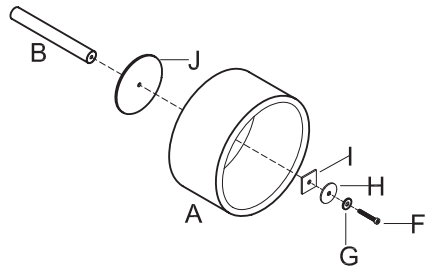

Description: Andrea KD Coffee Table Glass Top with Concrete Base, Mirror/Brushed Gold

A x 1	B x 1	C x 1	D x 1	E x 1	F x 1	G x 1	H x 1	I x 1	J x 1	K x 1	L x 5	M x 1	N x 4	x 1
Ø295 x 150mm	Ø30 x 245mm	Ø808 x 30mm	Ø798 x 5mm	120 x 120 x 5mm	Ø10 x 60mm	Ø25 x 2mm	Ø47 x 2mm	45 x 45 x 5mm	Ø145 x 4mm	Ø296 x 1.5mm	Ø12 x 4mm	Ø10 x 20mm	Ø10 x 12mm	4mm

#1