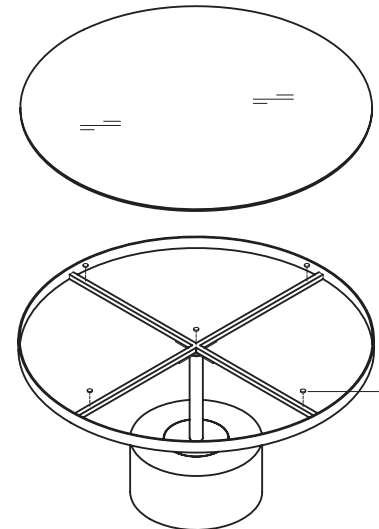

# ASSEMBLY INSTRUCTIONS

Item#1150001

Description: Andrea KD Coffee Table Glass Top with Concrete Base, Mirror/Brushed Gold

A x 1	B x 1	C x 1	D x 1	E x 1	F x 1	G x 1	H x 1	I x 1	J x 1	K x 1	L x 5	M x 1	N x 4	x 1
Ø295 x 150mm	Ø30 x 245mm	Ø808 x 30mm	Ø798 x 5mm	120 x 120 x 5mm	Ø10 x 60mm	Ø25 x 2mm	Ø47 x 2mm	45 x 45 x 5mm	Ø145 x 4mm	Ø296 x 1.5mm	Ø12 x 4mm	Ø10 x 20mm	Ø10 x 12mm	4mm

#1

#3

#4

#5

#6

#2