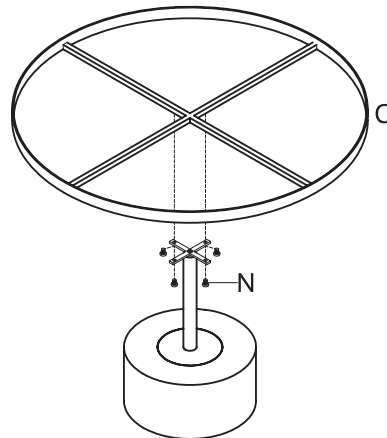

ASSEMBLY INSTRUCTIONS

Item#1150001

Description: Andrea KD Coffee Table Glass Top with Concrete Base, Mirror/Brushed Gold

A x 1	B x 1	C x 1	D x 1	E x 1	F x 1	G x 1	H x 1	I x 1	J x 1	K x 1	L x 5	M x 1	N x 4	x 1
Ø295 x 150mm	Ø30 x 245mm	Ø808 x 30mm	Ø798 x 5mm	120 x 120 x 5mm	Ø10 x 60mm	Ø25 x 2mm	Ø47 x 2mm	45 x 45 x 5mm	Ø145 x 4mm	Ø296 x 1.5mm	Ø12 x 4mm	Ø10 x 20mm	Ø10 x 12mm	4mm

#1

#3

#4

#5

#6

#2