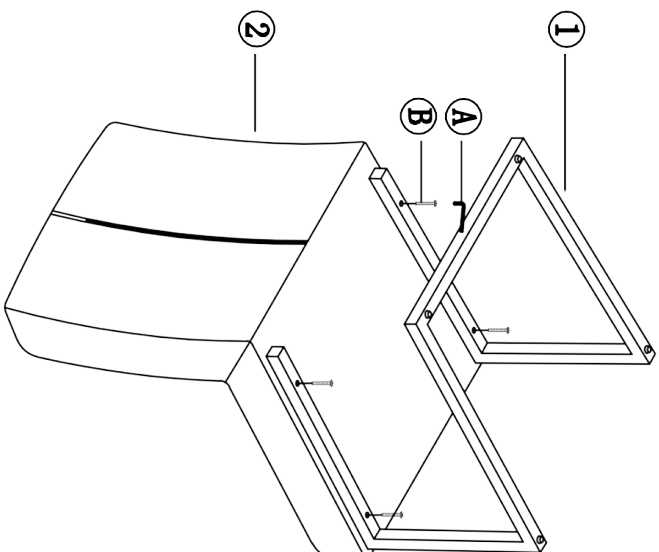

nppd

furniture and more

1060002

Assembly Instructions

RONAN KD PU
DINING CHAIR

Hardware Identification

A x 01

B x 04

Part Identification

1 x 1 PC

2 x 1 PC

1

2