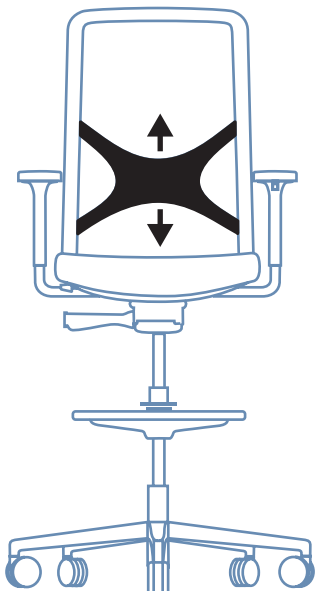

# WIND HIGH SWIVEL CHAIR

## Operating instructions

---

Fixed armrests

2D (two directions)  
adjustable armrests

3D (three directions)  
adjustable armrests

## Seat height adjustment

## Height adjustable lumbar support