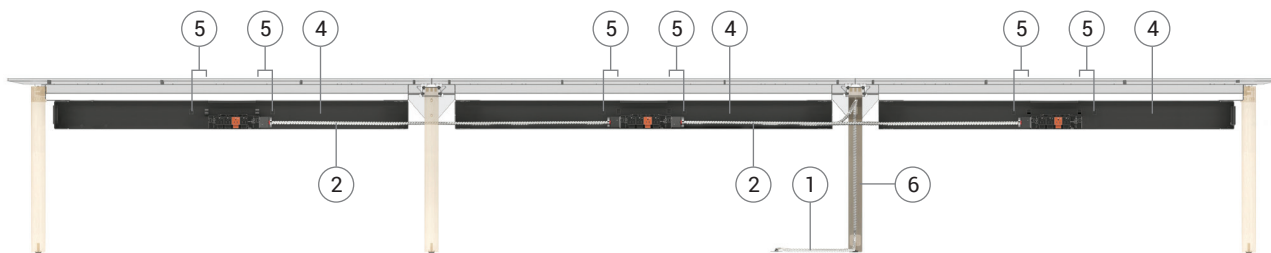

## NOVA WOOD BENCH DESKS

3 possible ways of bringing infeed cable to the desk

- Ⓐ from the floor (right or left side)
- Ⓑ from the floor (center)
- Ⓒ from the wall or power pole (right or left side)

Electricity connection components for all 3 ways (A, B, C) are the same.

## ORDERING EXAMPLE

Workplace: 4-desk bench with 70,8" length desktops (1 pc.); Supplementary unit with 70,8" length desktops (1 pc.).

Electricity need: New York infeed; 2 pcs. of RJ45 data jack per person.