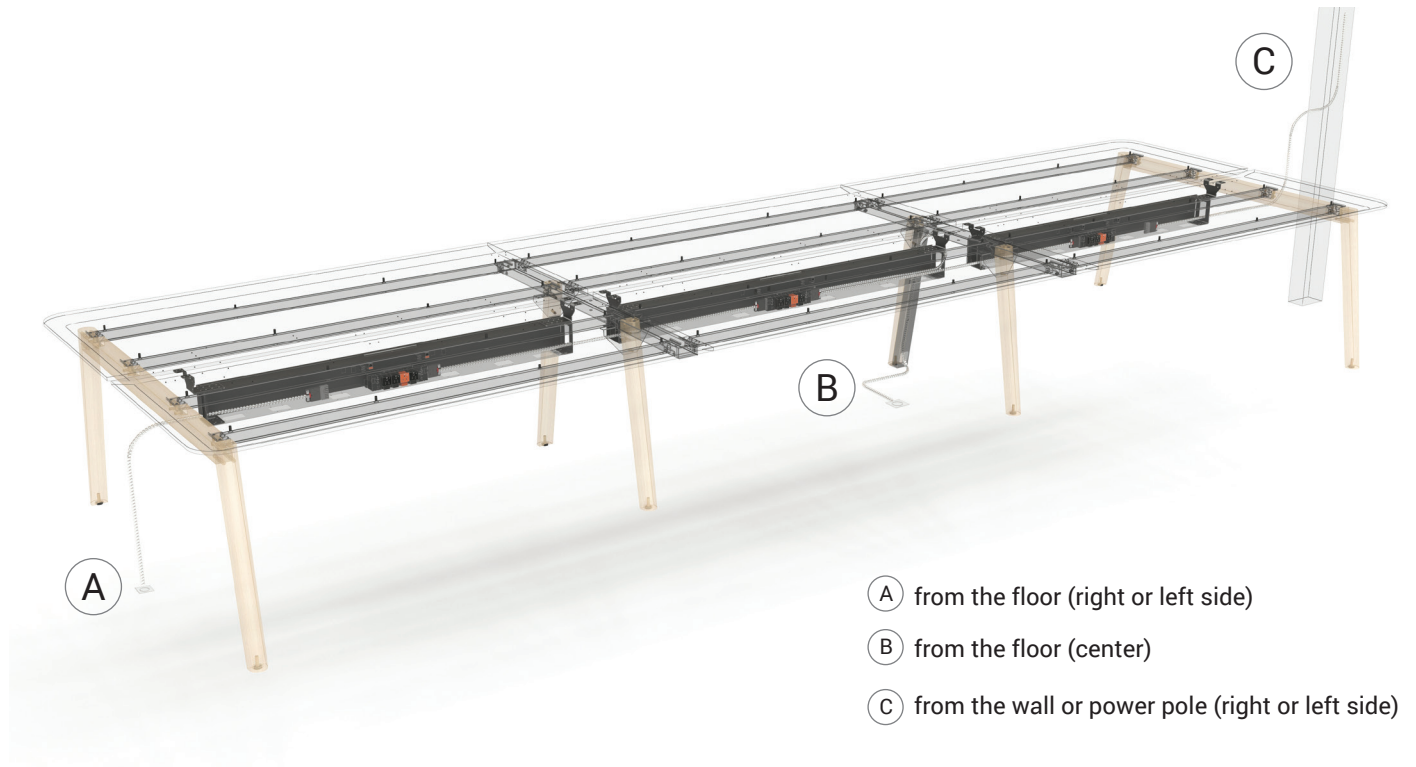

### 4 Central cable tray with double sided duplex block (8 power sockets) and data\* knockouts. Suitable for fixed bench desks.

For L=47,2" desk

ZUS005

For L=55,1" desk

ZUS006

For L=62,9" desk

ZUS007

For L=70,8" desk

## NOVA WOOD BENCH DESKS

3 possible ways of bringing infeed cable to the desk

- Ⓐ from the floor (right or left side)
- Ⓑ from the floor (center)
- Ⓒ from the wall or power pole (right or left side)

Electricity connection components for all 3 ways (A, B, C) are the same.