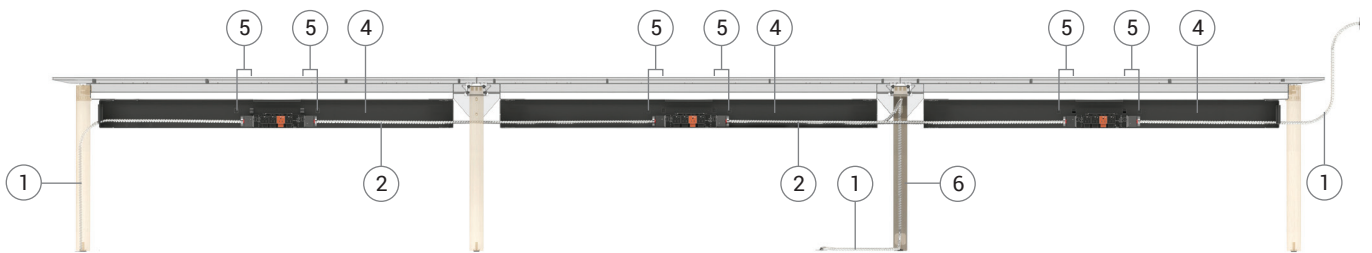

### 4 Central cable tray with double sided duplex block (8 power sockets) and data\* knockouts. Suitable for fixed bench desks.

For L=47,2" desk

ZUS005

For L=55,1" desk

ZUS006

For L=62,9" desk

ZUS007

For L=70,8" desk

ZUS008

\*Data jacks have to be ordered separately. Maximum quantity is 4 pcs. (on the one side).

## NOVA WOOD BENCH DESKS

3 possible ways of bringing infeed cable to the desk

- Ⓐ from the floor (right or left side)
- Ⓑ from the floor (center)
- Ⓒ from the wall or power pole (right or left side)

Electricity connection components for all 3 ways (A, B, C) are the same.