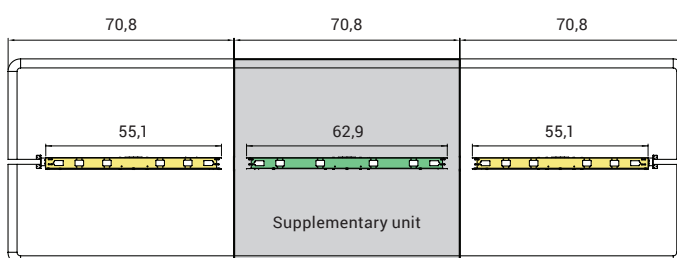

### !NOTE! Ordering example for cable trays

#### With melamine desktops

Cable trays have to be selected by desktop length:

- L=47,2" – cable tray L=39,6"
- L=55,1" – cable tray L=47,2"
- L=62,9" – cable tray L=55,1"
- L=70,8" – cable tray L=62,9"

Example (70,8" desktop length – cable tray L=62,9")

#### With HPL desktops

Cable trays have to be selected smaller than desktop length (because of sloping edges):

- L=55,1" – cable tray L=39,6"
- L=62,9" – cable tray L=47,2"
- L=70,8" – cable tray L=55,1"