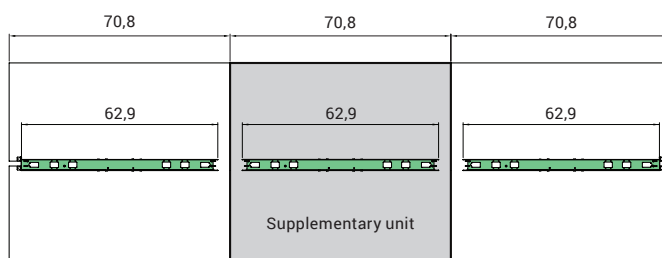

### Pricelist item's selection

	Description	Code	Quantity
1	 New York multi-circuit infeed cable	ZUS010	1 pc.
2	 Cable L=71"	ZUS015	2 pcs.
4	 Central cable tray for L=70,8" desk Read the following note!	ZUS008	3 pcs.
5	 RJ45 data jack for cable tray	ZUS009	12 pcs.
6	 Vertical metal cable tray for central wood leg	DNZ028	1 pc.

### !NOTE! Ordering example for cable trays

#### With melamine desktops

Cable trays have to be selected by desktop length:

- L=47,2" – cable tray L=39,6"
- L=55,1" – cable tray L=47,2"
- L=62,9" – cable tray L=55,1"
- L=70,8" – cable tray L=62,9"