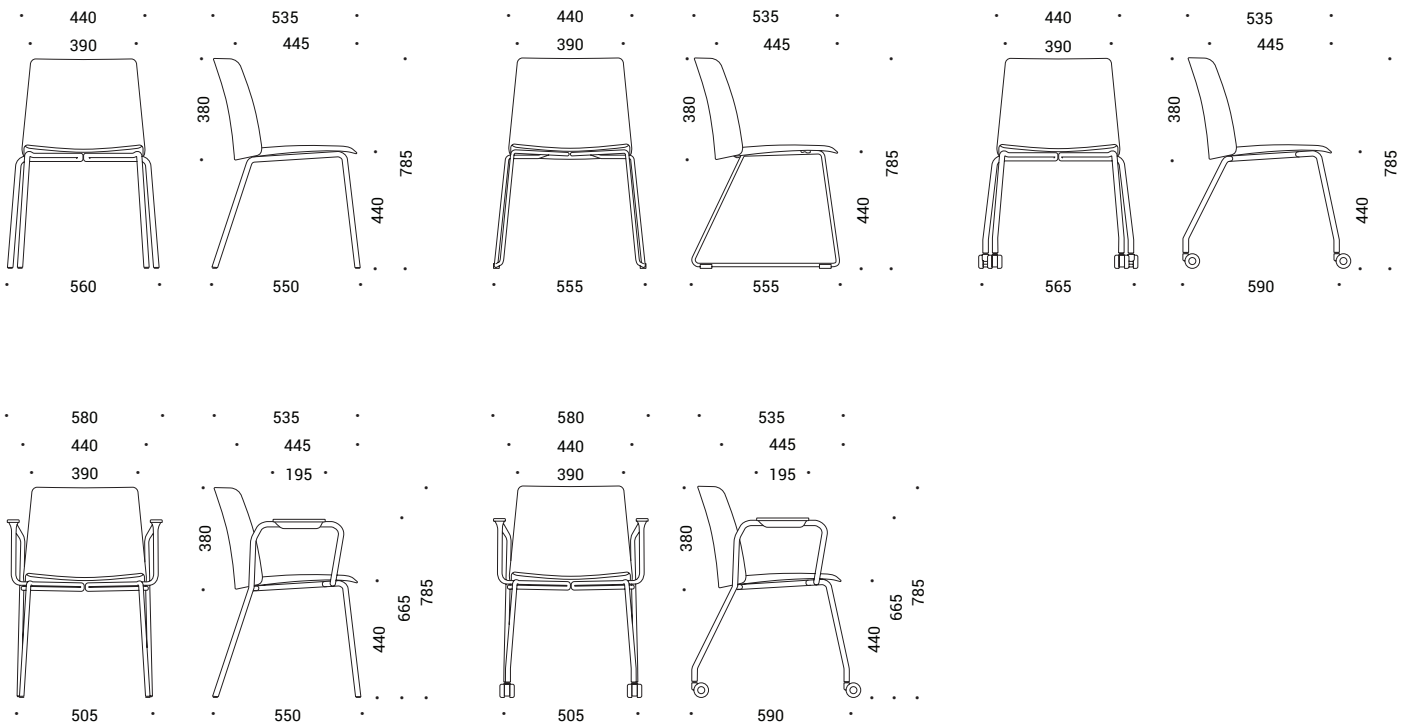

Castors

- Rubber free wheel castors for hard floor, Ø50 mm;
- PA (polyamide) free wheel castors for soft floor, Ø50 mm.

Accessories

- Right-hand folding table (for chairs with armrests only) – body made out of plastic, tabletop from 16 mm MFC (melamine) with ABS edging;
- Trolley for transporting chairs (except with high frame).
- Chair connectors available for both 4-leg and sled type bases.

Stacking

- Chairs with 4-leg frames can be stacked up to 6 pcs;
- Chairs with sled frames – up to 10 pcs;
- Chairs with armrests – up to 5 pcs.

Stacking with trolley

- Chairs with 4-leg frames can be stacked up to 10 pcs;
- Chairs with sled frames – up to 16 pcs;

RANGE

Visitor, conference & dining chairs