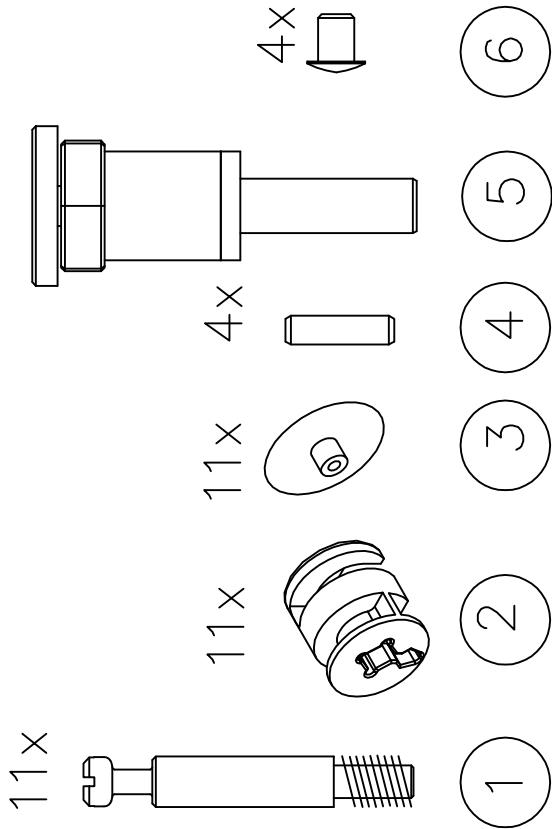

Surinkimo schema:  
 Assembling scheme:  
 Схема сборки:

DDA081, DDA121, DDA141,  
 DDA161, DDA181, DDR122,  
 DDR142, DDR162, DDL122,  
 DDL142, DDL162, DDD081,  
 DDD121, DDD122, DDA101,  
 DDA102, DDD101, DDR123,  
 DDR143, DDR163, DDL123,  
 DDL143, DDL163, DDD082