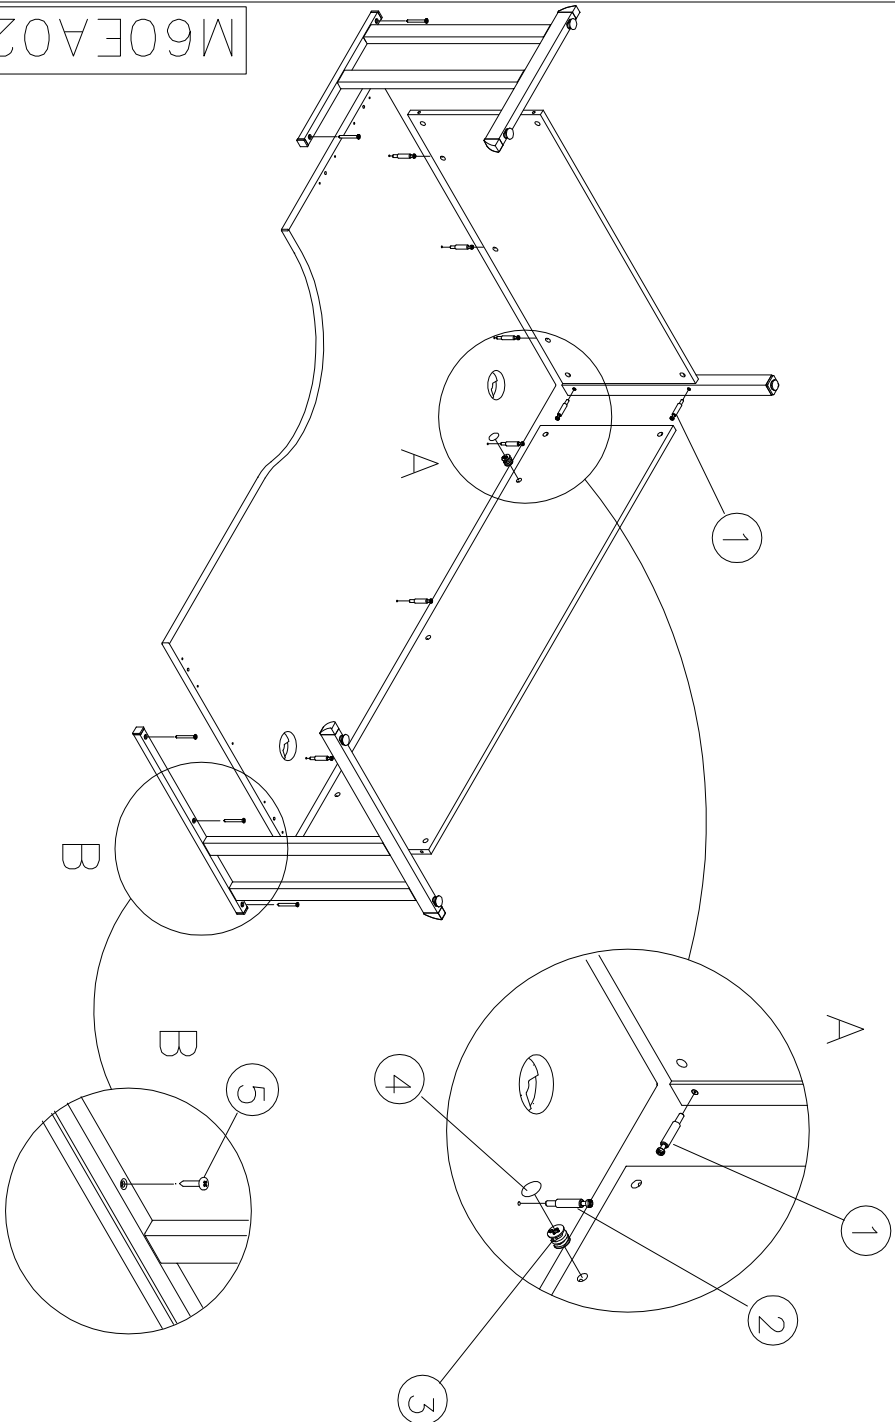

- | | | | | |
|---|---|---|---|---|
| 8x | 6x | 14x | 14x | 5x |
|  |  |  |  |  |
| ① | ② | ③ | ④ | ⑤ |

M60EA029

Surinkimo schema:
 Assembling scheme:
 Схема сборки :

DCL161,
 DCL181,
 DCR141
 DCB120

07.09.17