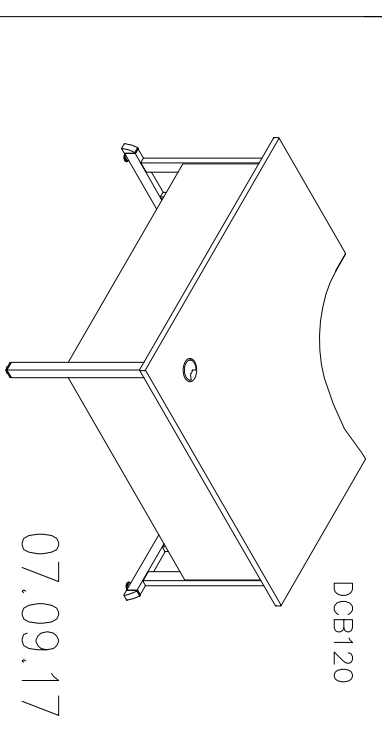

- | | | | | |
|---|---|---|---|---|
| 8x | 6x | 14x | 14x | 5x |
|  |  |  |  |  |
| ① | ② | ③ | ④ | ⑤ |

M60EA029

Surinkimo schema:
 Assembling scheme:
 Схема сборки :

DCL161,
 DCL181,
 DCR141
 DCB120

07.09.17