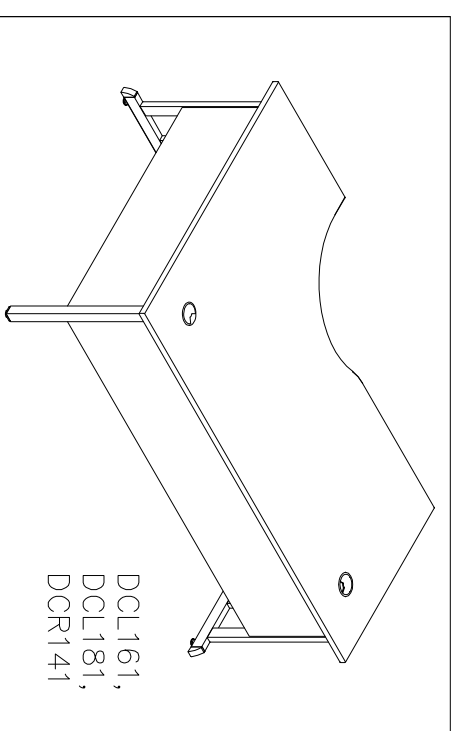

- | | | | | |
|---|---|---|---|---|
| 8x | 6x | 14x | 14x | 5x |
|  |  |  |  |  |
| ① | ② | ③ | ④ | ⑤ |

M60EA029

Surinkimo schema:
 Assembling scheme:
 Схема сборки :

DCL161,
 DCL181,
 DCR141
 DCB120

07.09.17