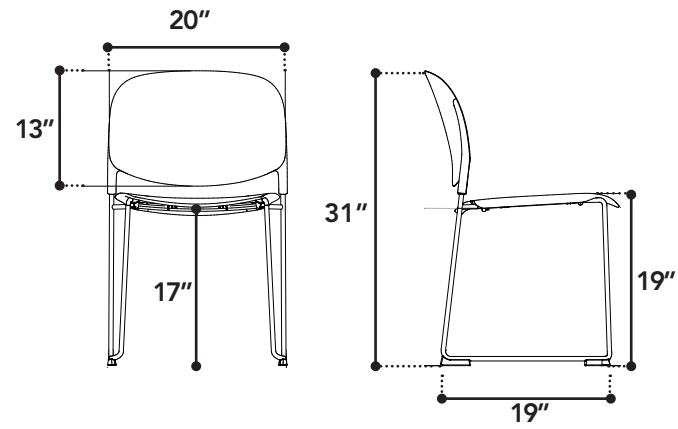

Pringle

dining chair

size

20" x 19" x 31"

packaging details

of boxes 1

qty. / box 4

box size 1 -

gw - kg

nw - kg

cuft -

cbm -

dining chair

color

grey, black, white, light blue, matcha

technical details