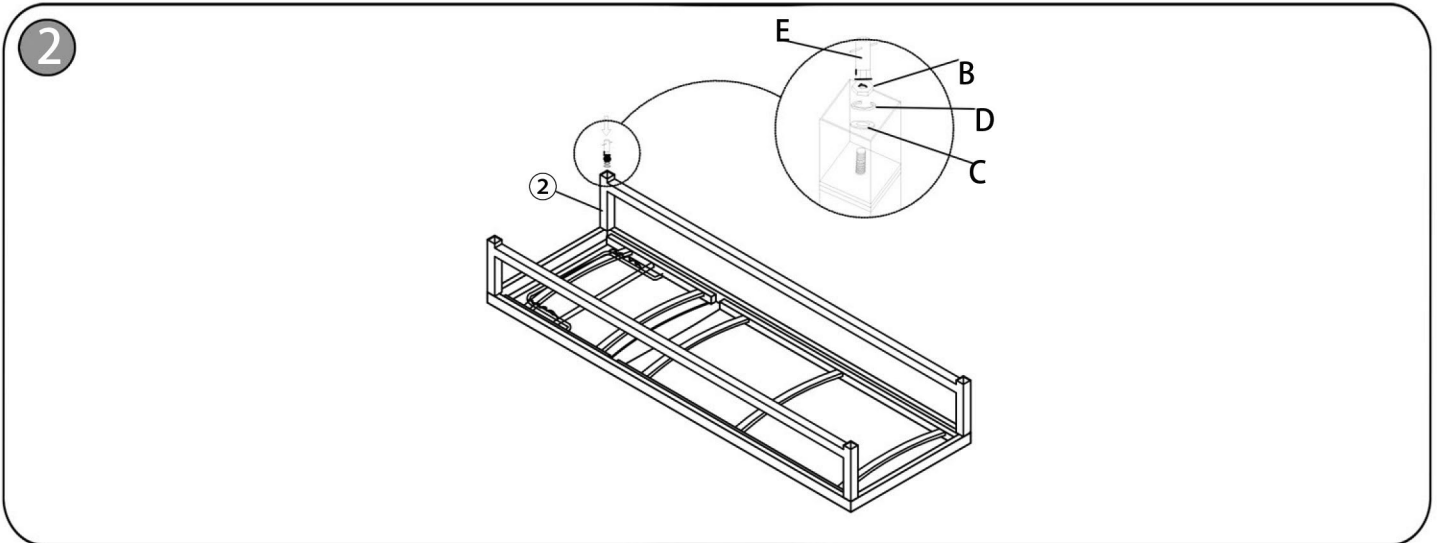

ASSEMBLY INSTRUCTIONS

347/348 - Sun Lounger

meridian.
furniture

NOTE: For questions about parts or assembly please email support@meridianfurnitureusa.com or call us at 718-758-4455.
www.MeridianFurnitureUSA.com | support@meridianfurnitureusa.com