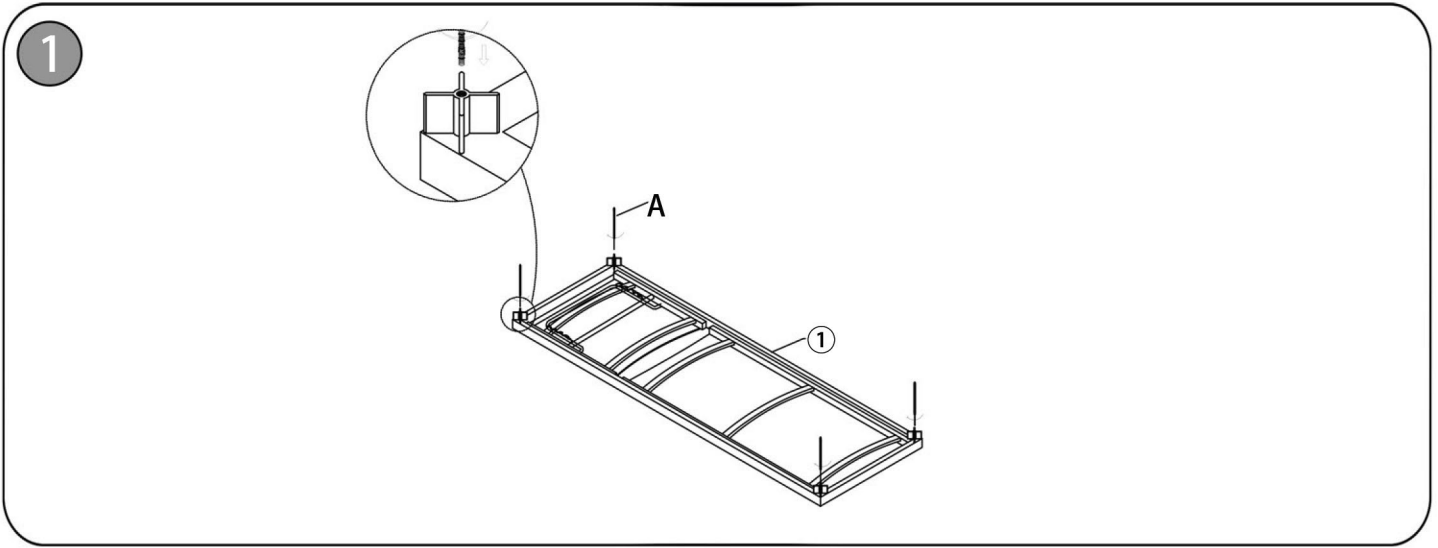

ASSEMBLY INSTRUCTIONS

347/348 - Sun Lounger

meridian.
furniture

NOTE: For questions about parts or assembly please email support@meridianfurnitureusa.com or call us at 718-758-4455.
www.MeridianFurnitureUSA.com | support@meridianfurnitureusa.com