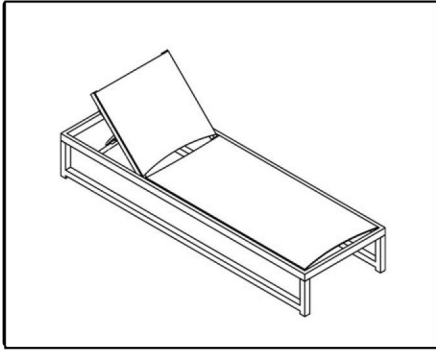

ASSEMBLY INSTRUCTIONS

347/348 - Sun Lounger

meridian.
furniture

+ Parts Included

- ① Seat & Back Frame
(1 pcs)

- ② Leg
(2 pcs)

+ Do Not Use Power Tools

+ Suggested Adults