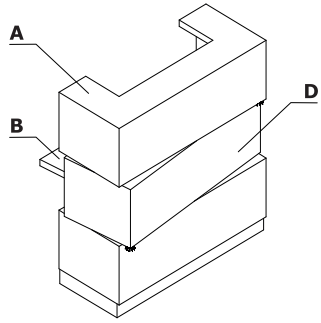

Colour combination - Zen

Material	Colour	All elements															
		A - Upper top	B - Top	C - Body	D - Front												
MFC	26 - aluminum satinato		✓	✓													
	67 - white pastel		✓	✓													
HPL	26 - aluminum satinato	✓			✓												
	67 - white pastel	✓			✓												

Technical specification

- 1 Top and front** - HPL - mat
- 2 LED illumination** - at the full length of the reception desk, cold white color (verging on the blue shade);
- 3 Kick plate** - HPL - brushed aluminium
- 4 Leveling** - 5 mm range
- 5 Worktop** - MFC 28 mm; possible heights : 680 mm, 720 mm, 830 mm
- 6 Reception interior** - MFC, colour: 67 - white pastel
- 7 Cable grommets** - Ø80 mm
- 8 OPTION WITH EXTRA CHARGE** - Drawer with lock
- 9 Optional foot with wheels** - extra charge - 4pcs in a set (max. Load for 1 wheel 120kg, max load for 1 foot 200kg);

Dimensions (mm)

Zen reception desk							
	Symbol		Dimensions			kg m3 pcs	Comments
			Width	Depth	Height		
	LZE10		1135	680	1200	100.5 kg 0.9 m3 2 pcs	
	LZS01		948	493	160	13 kg 0.09 m3 1 pcs	

Extra charge						
Feet with castors						
X						