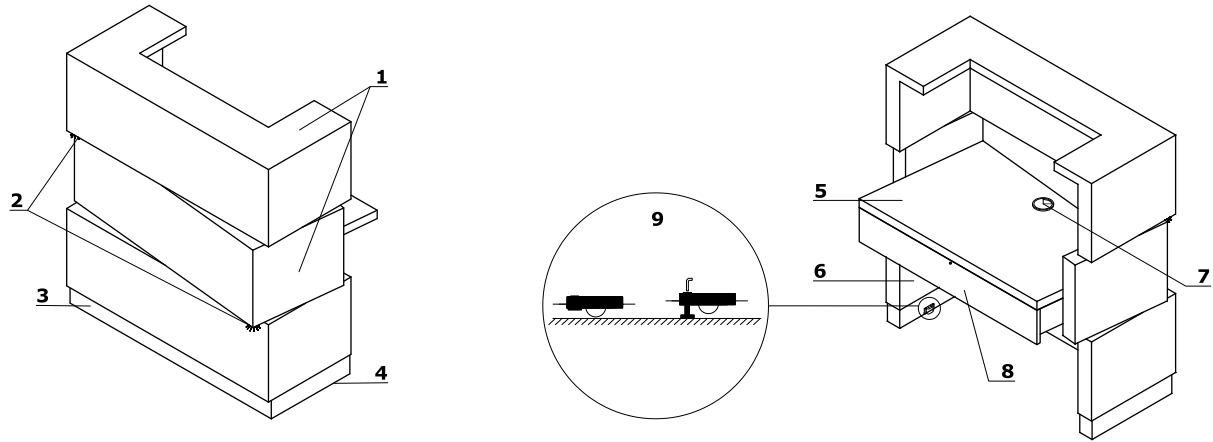

Colour combination - Zen

Material	Colour	All elements															
		A - Upper top	B - Top	C - Body	D - Front												
MFC	26 - aluminum satinato		✓	✓													
	67 - white pastel		✓	✓													
HPL	26 - aluminum satinato	✓			✓												
	67 - white pastel	✓			✓												

Technical specification

- 1 Top and front** - HPL - mat
- 2 LED illumination** - at the full length of the reception desk, cold white color (verging on the blue shade);
- 3 Kick plate** - HPL - brushed aluminium
- 4 Leveling** - 5 mm range
- 5 Worktop** - MFC 28 mm; possible heights : 680 mm, 720 mm, 830 mm
- 6 Reception interior** - MFC, colour: 67 - white pastel
- 7 Cable grommets** - Ø80 mm
- 8 OPTION WITH EXTRA CHARGE** - Drawer with lock
- 9 Optional foot with wheels** - extra charge - 4pcs in a set (max. Load for 1 wheel 120kg, max load for 1 foot 200kg);

Dimensions (mm)

Zen reception desk							
	Symbol		Dimensions			kg m3 pcs	Comments
			Width	Depth	Height		
	LZE10		1135	680	1200	100.5 kg 0.9 m3 2 pcs	
	LZS01		948	493	160	13 kg 0.09 m3 1 pcs	

Extra charge						
Feet with castors						
X						