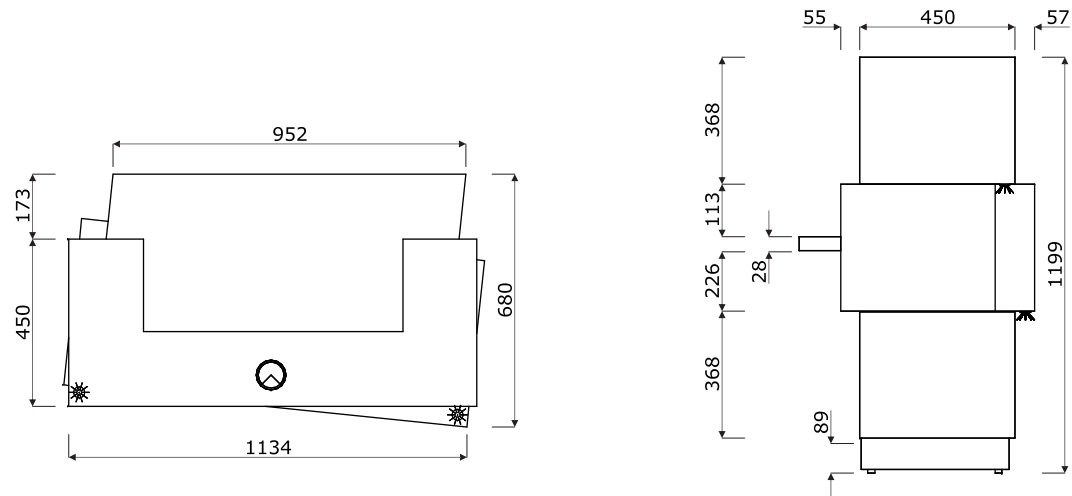

Colour combination - Zen

Material	Colour	All elements															
		A - Upper top	B - Top	C - Body	D - Front												
MFC	26 - aluminum satinato		✓	✓													
	67 - white pastel		✓	✓													
HPL	26 - aluminum satinato	✓			✓												
	67 - white pastel	✓			✓												

Technical specification

- 1 Top and front** - HPL - mat
- 2 LED illumination** - at the full length of the reception desk, cold white color (verging on the blue shade);
- 3 Kick plate** - HPL - brushed aluminium
- 4 Leveling** - 5 mm range
- 5 Worktop** - MFC 28 mm; possible heights : 680 mm, 720 mm, 830 mm
- 6 Reception interior** - MFC, colour: 67 - white pastel
- 7 Cable grommets** - Ø80 mm
- 8 OPTION WITH EXTRA CHARGE** - Drawer with lock
- 9 Optional foot with wheels** - extra charge - 4pcs in a set (max. Load for 1 wheel 120kg, max load for 1 foot 200kg);

Dimensions (mm)

Zen reception desk							
	Symbol		Dimensions			kg m3 pcs	Comments
			Width	Depth	Height		
	LZE10		1135	680	1200	100.5 kg 0.9 m3 2 pcs	
	LZS01		948	493	160	13 kg 0.09 m3 1 pcs	

Extra charge						
Feet with castors						
X						