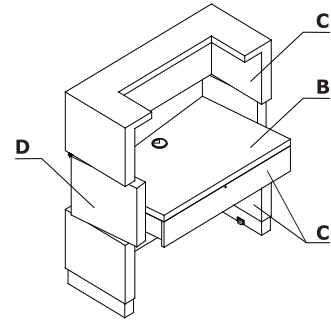

Colour combination - Zen

Material	Colour	All elements															
		A - Upper top	B - Top	C - Body	D - Front												
MFC	26 - aluminum satinato		✓	✓													
	67 - white pastel		✓	✓													
HPL	26 - aluminum satinato	✓			✓												
	67 - white pastel	✓			✓												

Technical specification

- 1 Top and front** - HPL - mat
- 2 LED illumination** - at the full length of the reception desk, cold white color (verging on the blue shade);
- 3 Kick plate** - HPL - brushed aluminium
- 4 Leveling** - 5 mm range
- 5 Worktop** - MFC 28 mm; possible heights : 680 mm, 720 mm, 830 mm
- 6 Reception interior** - MFC, colour: 67 - white pastel
- 7 Cable grommets** - Ø80 mm
- 8 OPTION WITH EXTRA CHARGE** - Drawer with lock
- 9 Optional foot with wheels** - extra charge - 4pcs in a set (max. Load for 1 wheel 120kg, max load for 1 foot 200kg);

Dimensions (mm)

Zen reception desk							
	Symbol		Dimensions			kg m3 pcs	Comments
			Width	Depth	Height		
	LZE10		1135	680	1200	100.5 kg 0.9 m3 2 pcs	
	LZS01		948	493	160	13 kg 0.09 m3 1 pcs	

Extra charge						
Feet with castors						
X						