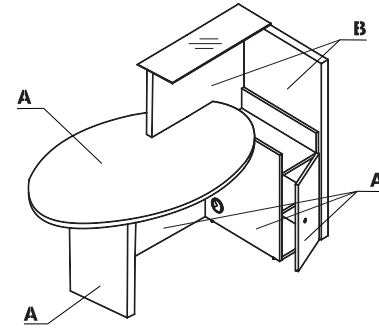

Colour combination - Ovo

Material	Colour	All elements														
		A - Body	B - Front													
MFC	67 - white pastel	✓														
	34 - chestnut		✓													
	64 - cocoa		✓