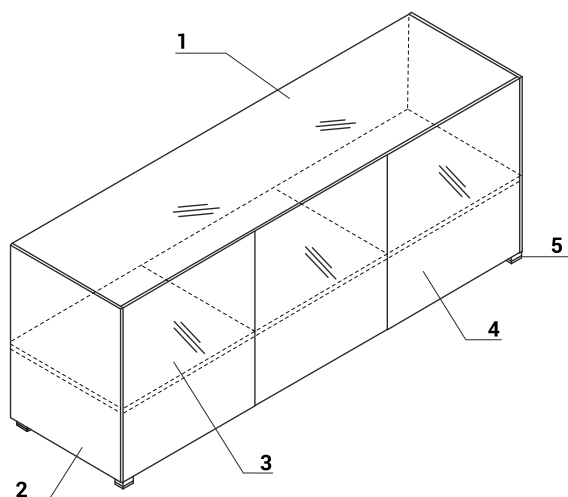

CREDENZA WITH GLASS

1. **Top** - tempered frosted glass - 10mm; painted on bottom
2. **Side panels** - MFC 18mm, PVC edge
3. **Shelf** - MFC 18mm, PVC edge
4. **Front** - 'Push - to -Open' - tempered frosted glass 4mm, painted on bottom side
5. **Leveling feet** - range 5mm