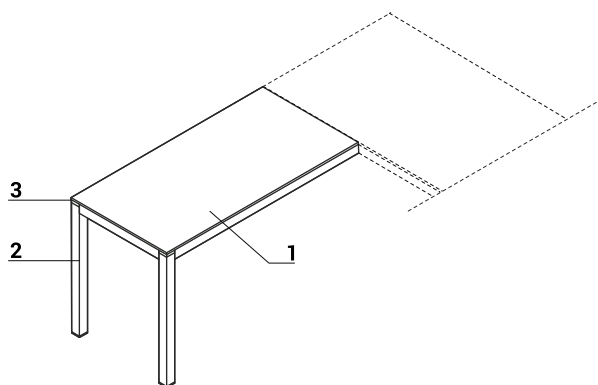

MFC WORKTOP EXTENSION

1. **Worktop** - MFC 12mm, PVC edge
2. **Frame** - aluminum anodized, powder coated steel with chrome details 50x50mm
3. **Chrome decorative element**

ATTENTION - universal (left, right)