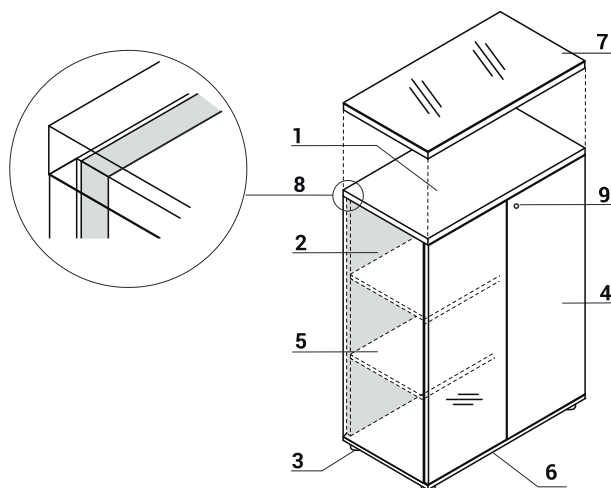

ATTENTION - universal (left, right)

CREDENZA

- 1. **Top** - MFC 12mm, PVC edge
- 2. **Side panels** - MFC 18mm, PVC edge
- 3. **Shelf** - MFC 18mm, PVC edge
- 4. **Front** - 'Push - to -Open', MFC 18mm, PVC edge
- 5. **Leveling feet** - range 5mm

ATTENTION - no sitting on pedestals without castors support; to be ordered with cushion SKP13

HPL FRONT STORAGES

- 1. **Top** - MFC 28mm, PVC edge
- 2. **Side panels** - MFC 18mm, PVC edge
- 3. **Leveling feet 27mm** - range 12mm
- 4. **Front** - 'Push - to - Open', covered with HPL - high gloss
- 5. **Shelf** - MFC 18mm, PVC edge
- 6. **Base** - MFC 18mm, PVC edge
- 7. **Top** - MFC 28mm with LACKOBEL glass 4mm - ordered separately
- 8. **Back MFC** - 18mm, PVC edges
- 9. **Patent lock**

GLASS DOOR STORAGES

- 1. **Top** - MFC 28mm, PVC edge
- 2. **Side panels** - MFC 18mm, PVC edge
- 3. **Leveling feet 27mm** - range 12mm
- 4. **Front** - transparent tempered glass in aluminum frame
- 5. **Shelf** - MFC 18mm, PVC edge
- 6. **Base** - MFC 18mm, PVC edge
- 7. **Top** - MFC 28mm with LACKOBEL glass 4mm - ordered separately
- 8. **Back MFC** - 18mm, PVC edges
- 9. **Aluminium handle**