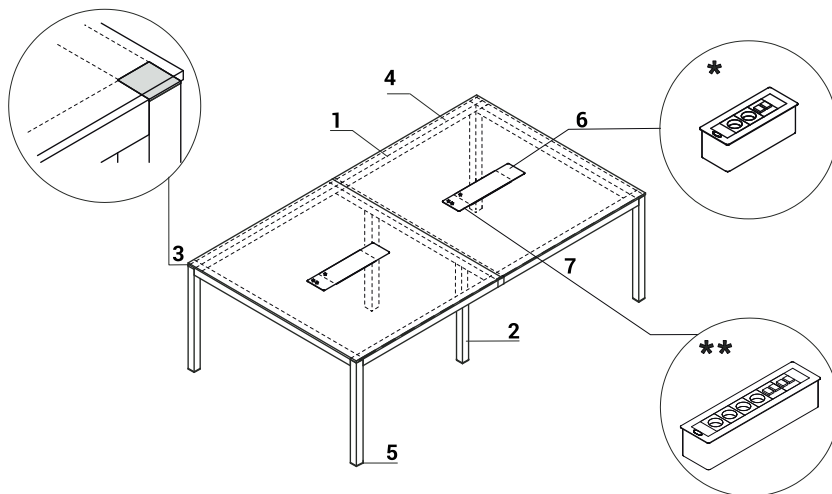

CONFERENCE TABLE

1. Worktop - MFC 12mm, PVC edge
2. Frame - aluminum anodized, powder coated steel with chrome details 50x50mm
3. Chrome decorative element
4. Profile - powder coated steel - colour 08 black
5. Leveling - 5mm range
6. Option with additional charge Mediaport S91E - 2x230V, 2xRJ45
7. Option with additional charge - Mediaport S92E - 4x230V, 4xRJ45

ATTENTION - mediaport can be placed only at marked location