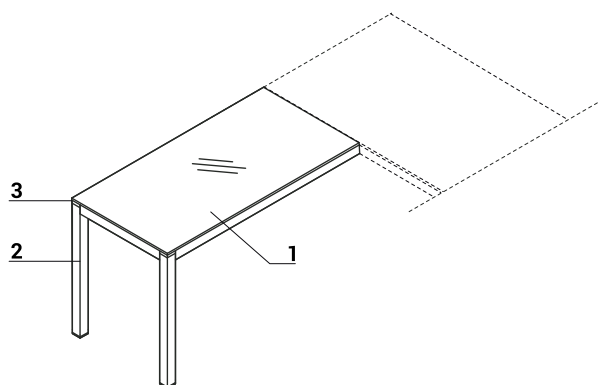

GLASS WORKTOP EXTENSION

1. **Worktop** - tempered frosted glass, mat 10mm, white - ultra clear or black, painted on bottom side
2. **Frame** - aluminum anodized, powder coated steel with chrome details 50x50mm
3. **Chrome decorative element**

ATTENTION - universal (left, right)