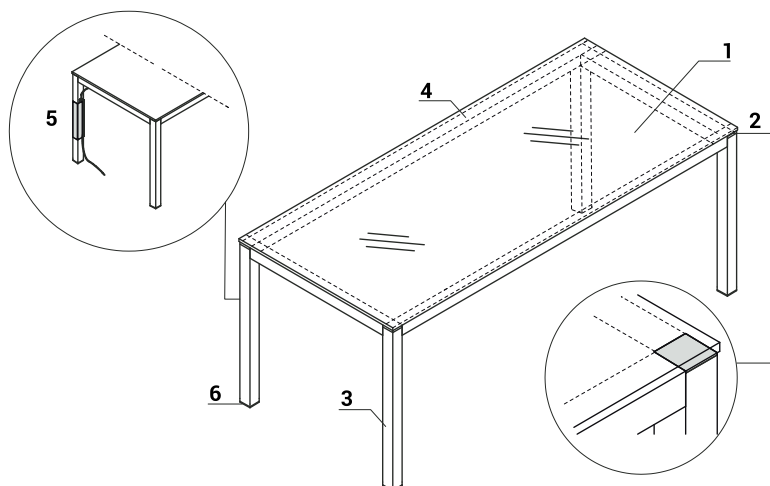

XR108 BEIGE

XR079 RED

TECHNICAL SPECIFICATION

GLASS TOP DESKS

1. **Worktop** - tempered frosted glass, mat 10mm, white - ultra clear or black, painted on bottom side
2. **Chrome decorative element**
3. **Frame** - aluminum anodized, powder coated steel with chrome details 50x50mm
4. **Profile** - powder coated steel - colour 08 black
5. **Vertical cable organizer** - plexiglas, standard (1piece per desk IM10)
6. **Leveling** - 5mm range