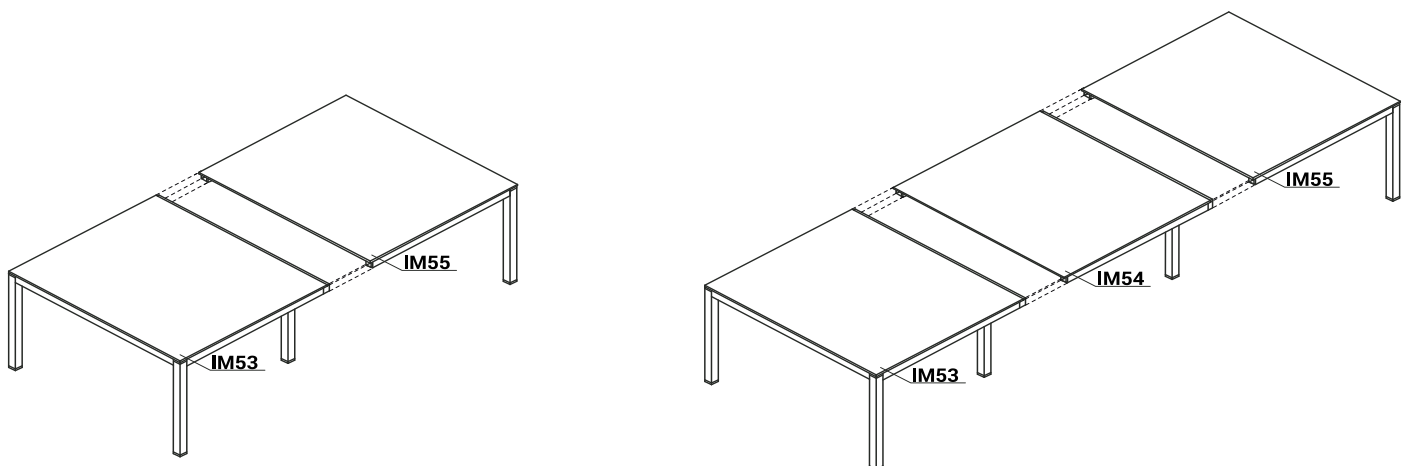

ATTENTION - universal (left, right)

CREDENZA WITH GLASS

1. **Top** - tempered frosted glass - 10mm; painted on bottom
2. **Side panels** - MFC 18mm, PVC edge
3. **Shelf** - MFC 18mm, PVC edge
4. **Front** - 'Push - to -Open' - tempered frosted glass 4mm, painted on bottom side
5. **Leveling feet** - range 5mm

TECHNICAL SPECIFICATION

MFC MODESTY PANELS

- 1. Modesty panel - MFC 18mm, PVC edge

CONFERENCE TABLE

- 1. Worktop - MFC 12mm, PVC edge
- 2. Frame - aluminum anodized, powder coated steel with chrome details 50x50mm
- 3. Chrome decorative element
- 4. Profile - powder coated steel - colour 08 black
- 5. Leveling - 5mm range
- 6. Option with additional charge Mediaport S91E - 2x230V, 2xRJ45
- 7. Option with additional charge - Mediaport S92E - 4x230V, 4xRJ45

ATTENTION - mediaport can be placed only at marked location

POSSIBLE CONFIGURATIONS

IM53 - Beginning element | IM54 - middle element | IM55 - ending element

TECHNICAL SPECIFICATION

MFC TOP DESKS

- 1. **Worktop** - MFC 12mm, PVC edge
- 2. **Chrome decorative element**
- 3. **Frame** - aluminum anodized, powder coated steel with chrome details 50x50mm
- 4. **Profile** - powder coated steel - colour 08 black
- 5. **Vertical cable organizer** - plexiglas, standard (1piece per desk IM10)
- 6. **Leveling** - 5mm range
- 7. **Option with additional charge Mediaport S91E** - 2x230V, 2xRJ45