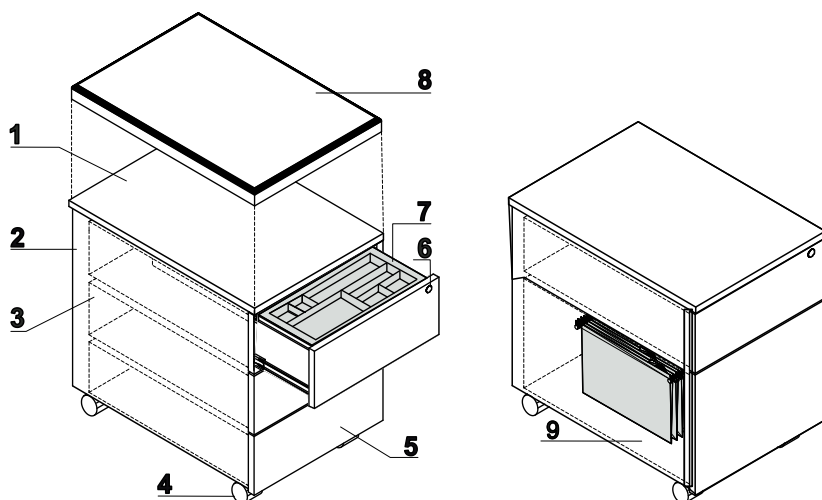

TECHNICAL SPECIFICATION

MOBILE PEDESTAL WITHOUT HANDLES

1. **Top** - MFC 18mm, covered with high gloss HPL
2. **Body** - MFC 18mm, PVC edge
3. **Metal drawer** - roll runners, max load 25kg, 80% extraction; Anti - tilt mechanism; OPTIONAL: ball runners, soft closing
4. **Castors** - Ø50mm, two with brakes
5. **Front** - HPL 18mm - high gloss, PVC edge
6. **Central lock** - foldable key
7. **Pencil tray** - black plastic
8. **Cushion SKP13** - for pedstal, order separately, max load 120kg
9. **Suspension files drawer** - ball runners, max load 30kg, 100% extraction, A4 folders must be inserted parallelly to the front

ATTENTION - no sitting on pedestals without castors support; to be ordered with cushion SKP13