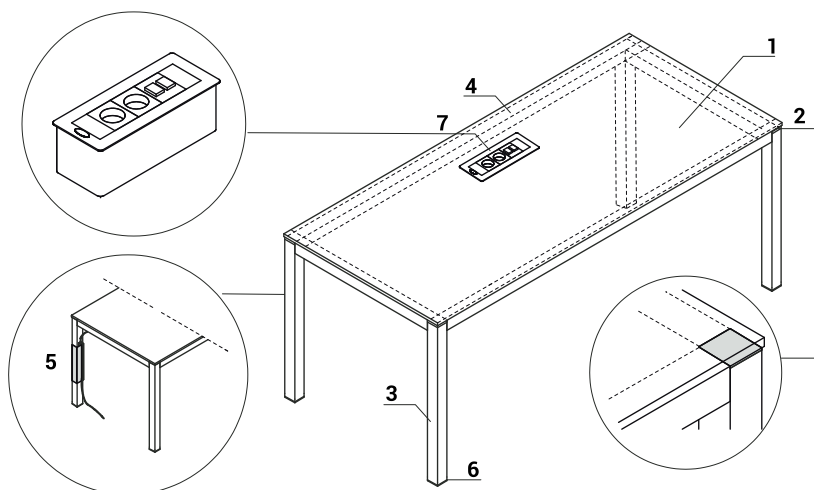

ATTENTION - mediaport can be placed only at marked location

POSSIBLE CONFIGURATIONS

IM53 - Beginning element | IM54 - middle element | IM55 - ending element

TECHNICAL SPECIFICATION

MFC TOP DESKS

- 1. **Worktop** - MFC 12mm, PVC edge
- 2. **Chrome decorative element**
- 3. **Frame** - aluminum anodized, powder coated steel with chrome details 50x50mm
- 4. **Profile** - powder coated steel - colour 08 black
- 5. **Vertical cable organizer** - plexiglas, standard (1piece per desk IM10)
- 6. **Leveling** - 5mm range
- 7. **Option with additional charge Mediaport S91E** - 2x230V, 2xRJ45