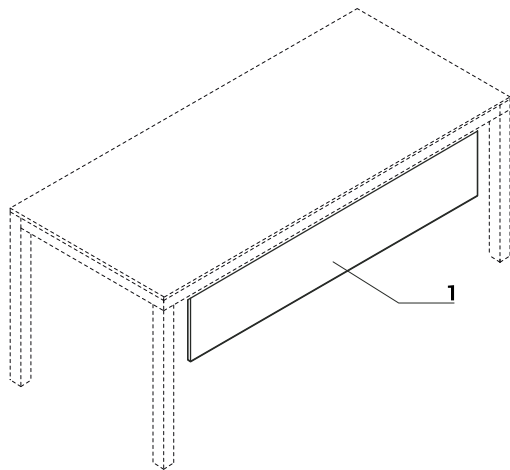

TECHNICAL SPECIFICATION

MFC MODESTY PANELS

1. Modesty panel - MFC 18mm, PVC edge