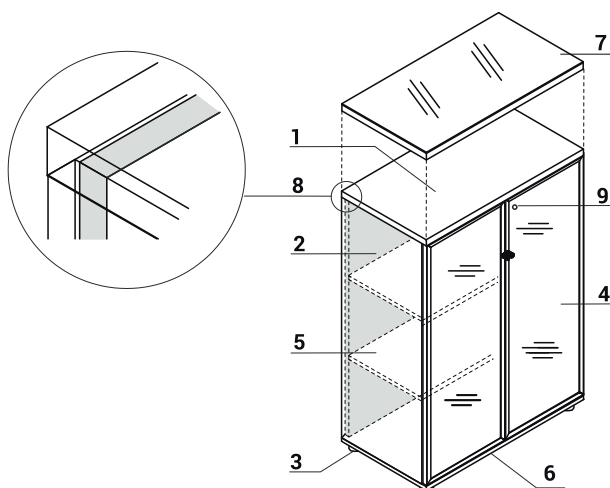

ATTENTION - universal (left, right)

CREDENZA

- 1. **Top** - MFC 12mm, PVC edge
- 2. **Side panels** - MFC 18mm, PVC edge
- 3. **Shelf** - MFC 18mm, PVC edge
- 4. **Front** - 'Push - to -Open', MFC 18mm, PVC edge
- 5. **Leveling feet** - range 5mm

ATTENTION - no sitting on pedestals without castors support; to be ordered with cushion SKP13

HPL FRONT STORAGES

- 1. **Top** - MFC 28mm, PVC edge
- 2. **Side panels** - MFC 18mm, PVC edge
- 3. **Leveling feet 27mm** - range 12mm
- 4. **Front** - 'Push - to - Open', covered with HPL - high gloss
- 5. **Shelf** - MFC 18mm, PVC edge
- 6. **Base** - MFC 18mm, PVC edge
- 7. **Top** - MFC 28mm with LACKOBEL glass 4mm - ordered separately
- 8. **Back MFC** - 18mm, PVC edges
- 9. **Patent lock**

GLASS DOOR STORAGES

- 1. **Top** - MFC 28mm, PVC edge
- 2. **Side panels** - MFC 18mm, PVC edge
- 3. **Leveling feet 27mm** - range 12mm
- 4. **Front** - transparent tempered glass in aluminum frame
- 5. **Shelf** - MFC 18mm, PVC edge
- 6. **Base** - MFC 18mm, PVC edge
- 7. **Top** - MFC 28mm with LACKOBEL glass 4mm - ordered separately
- 8. **Back MFC** - 18mm, PVC edges
- 9. **Aluminium handle**