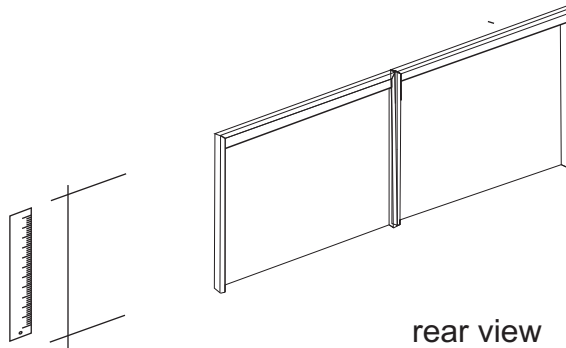

ELENA headboard

assembly instructions

1.- Union both rear pannels

2.- Measure the height of rear panel where it has to be hanged to the wall

3. 1.-- Fix the hanger in the wall to fix the pannels

3. 2.-- Fix the hanger in the wall to fix the panels

4.- Pass the connection wire throw the rear panel hole and connect it

5.- Hang the front headboard

Aro de cama CLASS

Instrucciones de montaje