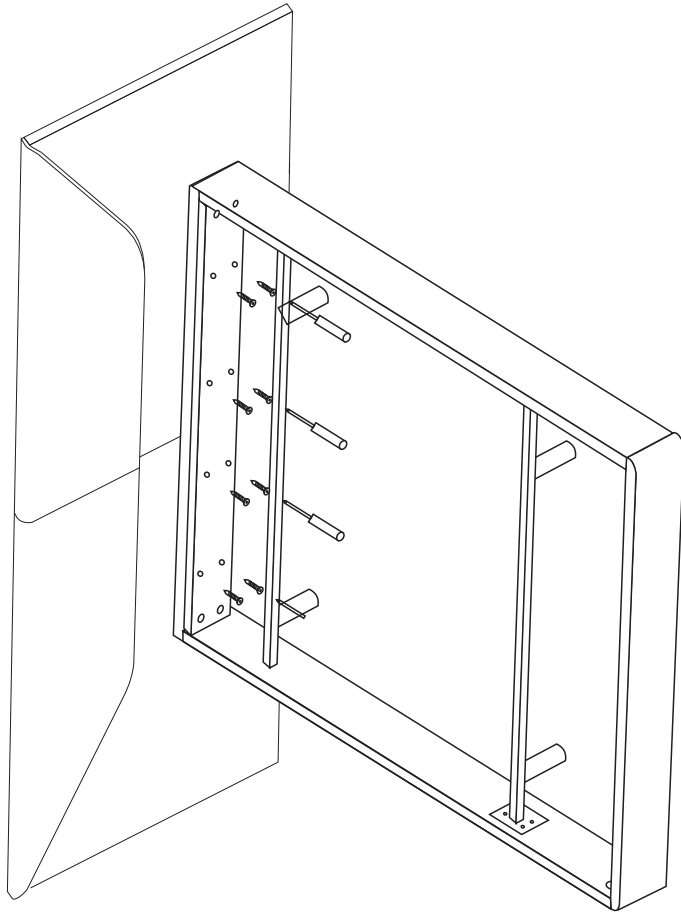

ELENA headboard

assembly instructions

1.- Union both rear pannels

2.- Measure the height of rear panel where it has to be hanged to the wall

3. 1.-- Fix the hanger in the wall to fix the pannels

3. 2.-- Fix the hanger in the wall to fix the panels

4.- Pass the connection wire throw the rear panel hole and connect it

5.- Hang the front headboard

Aro de cama CLASS

Instrucciones de montaje