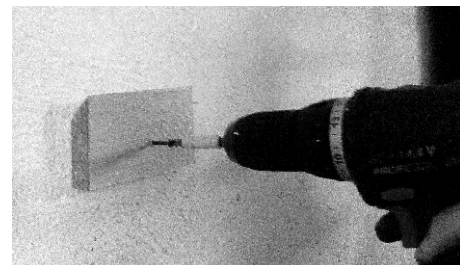

ELENA headboard

assembly instructions

1.- Union both rear pannels

2.- Measure the height of rear panel where it has to be hanged to the wall

3. 1.-- Fix the hanger in the wall to fix the pannels

3. 2.-- Fix the hanger in the wall to fix the panels