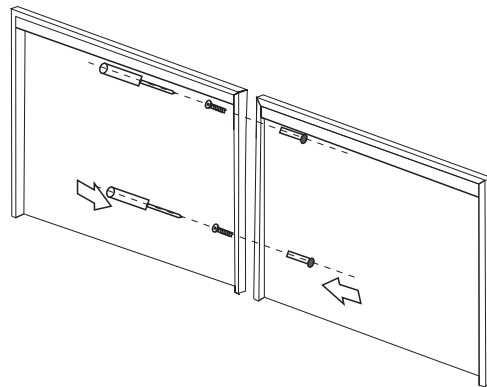

ELENA headboard

assembly instructions

1.- Union both rear pannels

2.- Measure the height of rear panel where it has to be hanged to the wall

3. 1.-- Fix the hanger in the wall to fix the pannels

3. 2.-- Fix the hanger in the wall to fix the panels

4.- Pass the connection wire throw the rear panel hole and connect it

5.- Hang the front headboard

Aro de cama CLASS

Instrucciones de montaje