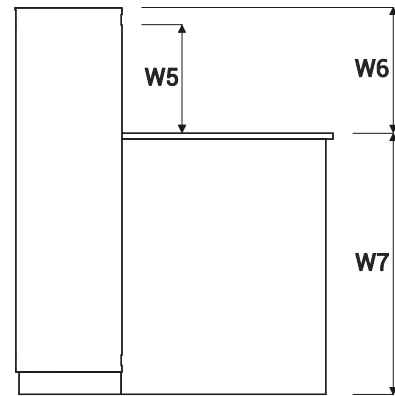

1. **Glass top** - glass LACOBEL 1/8" | 4mm
2. **Worktop** - MFC 1 1/8" | 28mm, PVC edge
3. **Front** - lacquered MDF (gloss) 4/8" - 5/8" | 12-16mm
4. **Light source** - RGBW LED, remote control
5. **Body** - MDF lacquered (gloss) 7/8" | 22mm
6. **Low side panel** - MFC 1 1/8" | 28mm, PVC edge
7. **Base** - laquered MFC - gloss
8. **Leveling** - 2/8" | 5mm range

ATTENTION - Possibility of ordering reception counter front panel in other RAL colours. For more information please ask customer service.

1. **Cable grommets** - O3 1/8" | O80mm

TECHNICAL SPECIFICATION

DIMENSIONS

W1 - 70 7/8" (1800mm) | W2 - 66 7/8" (1700mm) | W3 - 11 6/8" (300mm) | W4 - 23 5/8" (600mm) | W5 - 13 4/8" (344mm) | W6 - 14 1/8" (360mm) | W7 - 29 1/8" (740mm)

PRODUCT ILLUSTRATION	DIMENSIONS [mm]/[inch]			INDEX SYMBOL					COMPONENTS
	WIDTH	DEPTH	HEIGHT			kg	m3	pcs	

RECEPTION DESK

	1800 70 7/8"	900 35 3/8"	1100 43 1/4"	LAS18		125.5	0.987	3	
--	-----------------	----------------	-----------------	-------	--	-------	-------	---	--