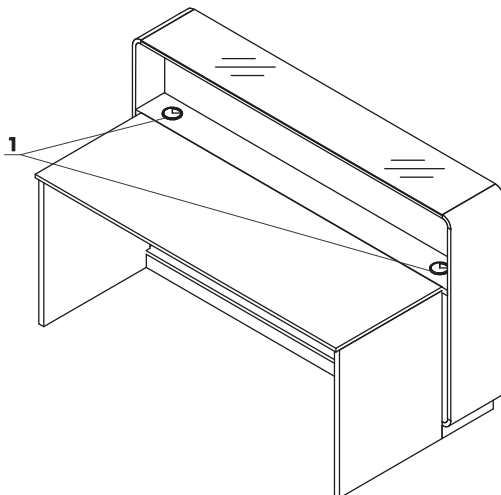

1. **Glass top** - glass LACOBEL 1/8" | 4mm
2. **Worktop** - MFC 1 1/8" | 28mm, PVC edge
3. **Front** - lacquered MDF (gloss) 4/8" - 5/8" | 12-16mm
4. **Light source** - RGBW LED, remote control
5. **Body** - MDF lacquered (gloss) 7/8" | 22mm
6. **Low side panel** - MFC 1 1/8" | 28mm, PVC edge
7. **Base** - laquered MFC - gloss
8. **Leveling** - 2/8" | 5mm range

ATTENTION - Possibility of ordering reception counter front panel in other RAL colours. For more information please ask customer service.

1. **Cable grommets** - O3 1/8" | O80mm

TECHNICAL SPECIFICATION

DIMENSIONS

W1 - 70 7/8" (1800mm) | W2 - 66 7/8" (1700mm) | W3 - 11 6/8" (300mm) | W4 - 23 5/8" (600mm) | W5 - 13 4/8" (344mm) | W6 - 14 1/8" (360mm) | W7 - 29 1/8" (740mm)

PRODUCT ILLUSTRATION	DIMENSIONS [mm]/[inch]			INDEX SYMBOL					COMPONENTS
	WIDTH	DEPTH	HEIGHT			kg	m3	pcs	

RECEPTION DESK

	1800 70 7/8"	900 35 3/8"	1100 43 1/4"	LAS18		125.5	0.987	3	
--	-----------------	----------------	-----------------	-------	--	-------	-------	---	--