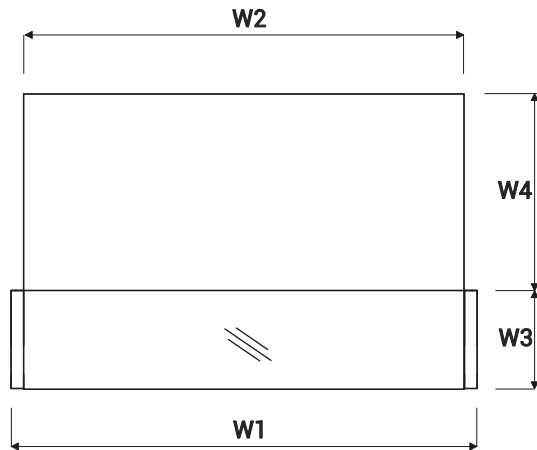

1. **Glass top** - glass LACOBEL 1/8" | 4mm
2. **Worktop** - MFC 1 1/8" | 28mm, PVC edge
3. **Front** - lacquered MDF (gloss) 4/8" - 5/8" | 12-16mm
4. **Light source** - RGBW LED, remote control
5. **Body** - MDF lacquered (gloss) 7/8" | 22mm
6. **Low side panel** - MFC 1 1/8" | 28mm, PVC edge
7. **Base** - laquered MFC - gloss
8. **Leveling** - 2/8" | 5mm range

ATTENTION - Possibility of ordering reception counter front panel in other RAL colours. For more information please ask customer service.

1. **Cable grommets** - O3 1/8" | O80mm

TECHNICAL SPECIFICATION

DIMENSIONS

W1 - 70 7/8" (1800mm) | W2 - 66 7/8" (1700mm) | W3 - 11 6/8" (300mm) | W4 - 23 5/8" (600mm) | W5 - 13 4/8" (344mm) | W6 - 14 1/8" (360mm) | W7 - 29 1/8" (740mm)

PRODUCT ILLUSTRATION	DIMENSIONS [mm]/[inch]			INDEX SYMBOL					COMPONENTS
	WIDTH	DEPTH	HEIGHT			kg	m3	pcs	

RECEPTION DESK

	1800 70 7/8"	900 35 3/8"	1100 43 1/4"	LAS18		125.5	0.987	3	
--	-----------------	----------------	-----------------	-------	--	-------	-------	---	--