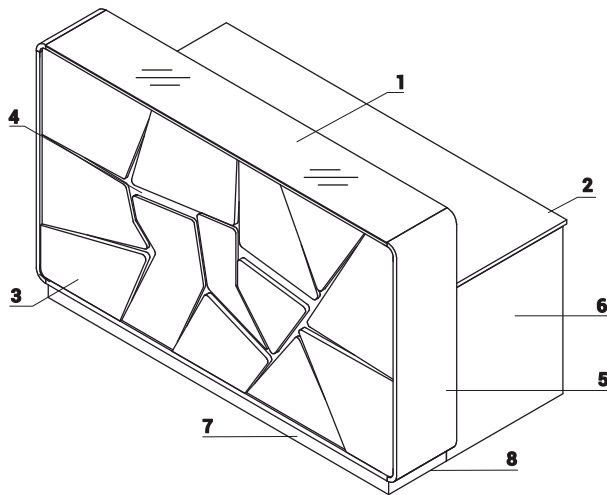

1. **Glass top** - glass LACOBEL 1/8" | 4mm
2. **Worktop** - MFC 1 1/8" | 28mm, PVC edge
3. **Front** - lacquered MDF (gloss) 4/8" - 5/8" | 12-16mm
4. **Light source** - RGBW LED, remote control
5. **Body** - MDF lacquered (gloss) 7/8" | 22mm
6. **Low side panel** - MFC 1 1/8" | 28mm, PVC edge
7. **Base** - laquered MFC - gloss
8. **Leveling** - 2/8" | 5mm range

ATTENTION - Possibility of ordering reception counter front panel in other RAL colours. For more information please ask customer service.

1. **Cable grommets** - O3 1/8" | O80mm

TECHNICAL SPECIFICATION

DIMENSIONS

W1 - 70 7/8" (1800mm) | W2 - 66 7/8" (1700mm) | W3 - 11 6/8" (300mm) | W4 - 23 5/8" (600mm) | W5 - 13 4/8" (344mm) | W6 - 14 1/8" (360mm) | W7 - 29 1/8" (740mm)

PRODUCT ILLUSTRATION	DIMENSIONS [mm]/[inch]			INDEX SYMBOL					COMPONENTS
	WIDTH	DEPTH	HEIGHT			kg	m3	pcs	

RECEPTION DESK

	1800 70 7/8"	900 35 3/8"	1100 43 1/4"	LAS18		125.5	0.987	3	
--	-----------------	----------------	-----------------	-------	--	-------	-------	---	--