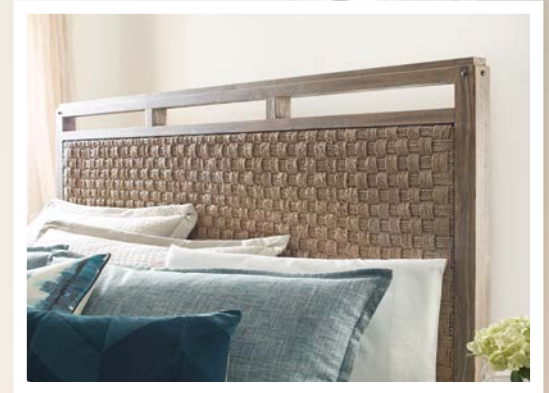

944-326P Linden King Panel Bed
944-420 Crockett Nightstand
944-130 Amity Drawer Dresser
944-020 Woven Mirror

944-326P Linden King Panel Bed
headboard detail