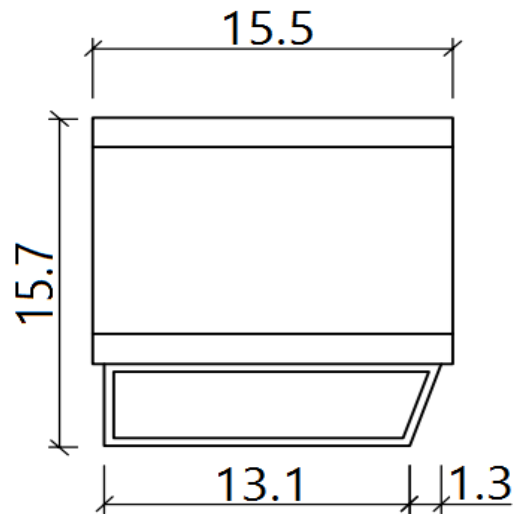

SKU: 18549

Detailed Dimensions

LP Greenwich TV Base

Top View

Front View

Side View