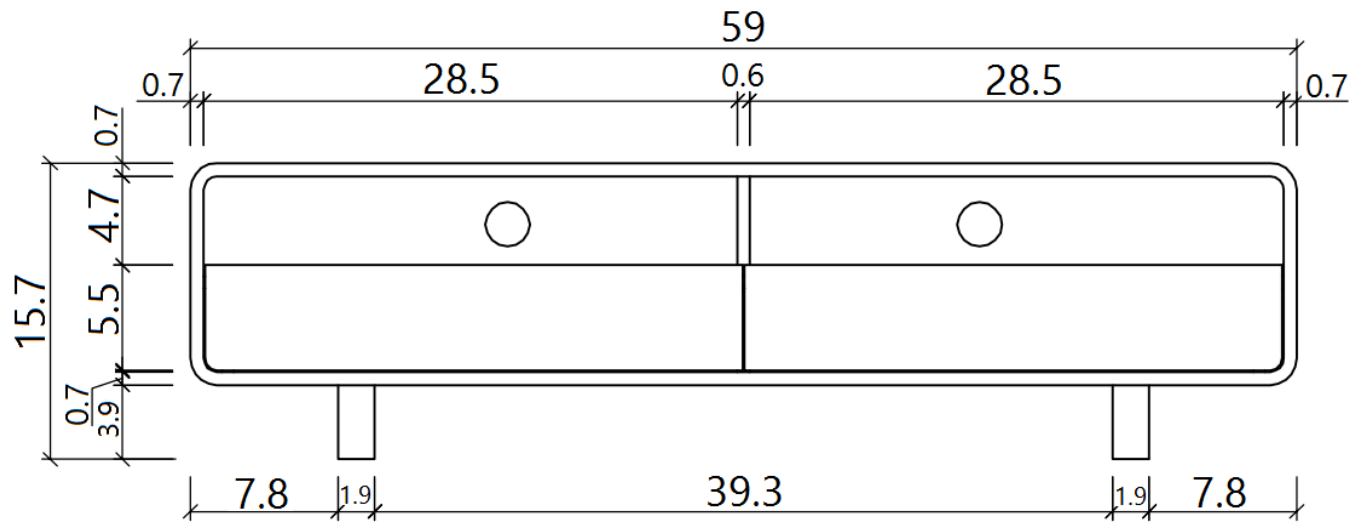

SKU: 18549

Detailed Dimensions

LP Greenwich TV Base

Top View

Front View

Side View

## ASSEMBLY INSTRUCTION

SETTING FITTINGS

DR-136F-01-A

FITTINGS	SPEC.	AMOUNT	FITTINGS	SPEC.	AMOUNT
A	 M8x15	4pcs	B	 5mm	1pcs
C	 $\phi 25$	4pcs			