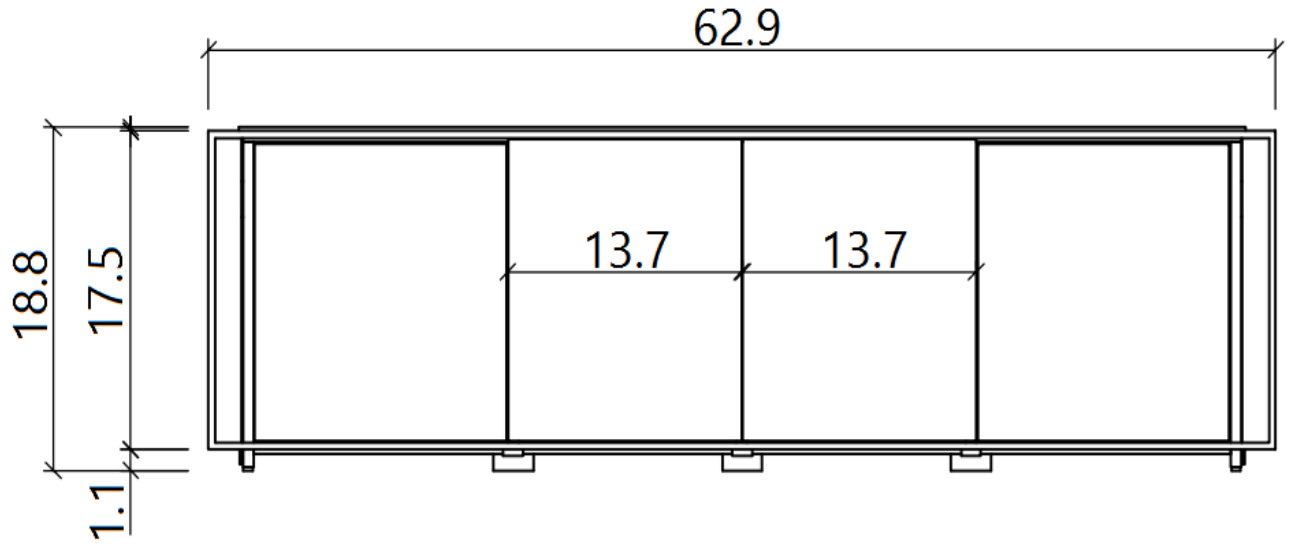

SKU: 18353-TV

Detailed Dimensions

Star TV Base

Top View

Front View

Side View

Assembly Instructions

VERSION: 131F