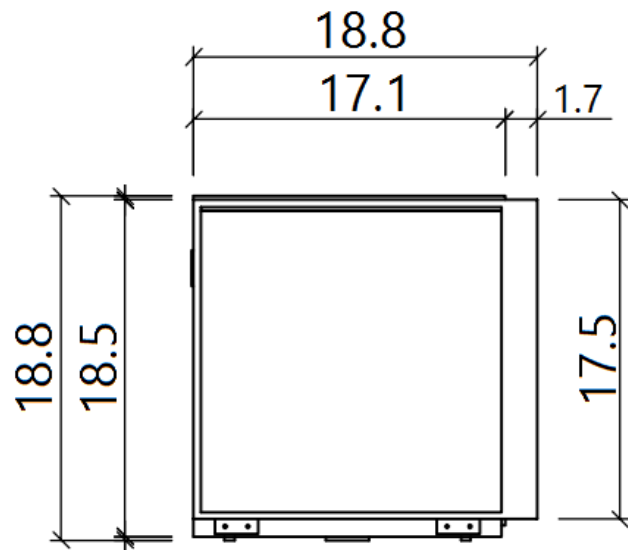

SKU: 18353-TV

Detailed Dimensions

Star TV Base

Top View

Front View

Side View

Assembly Instructions

VERSION: 131F