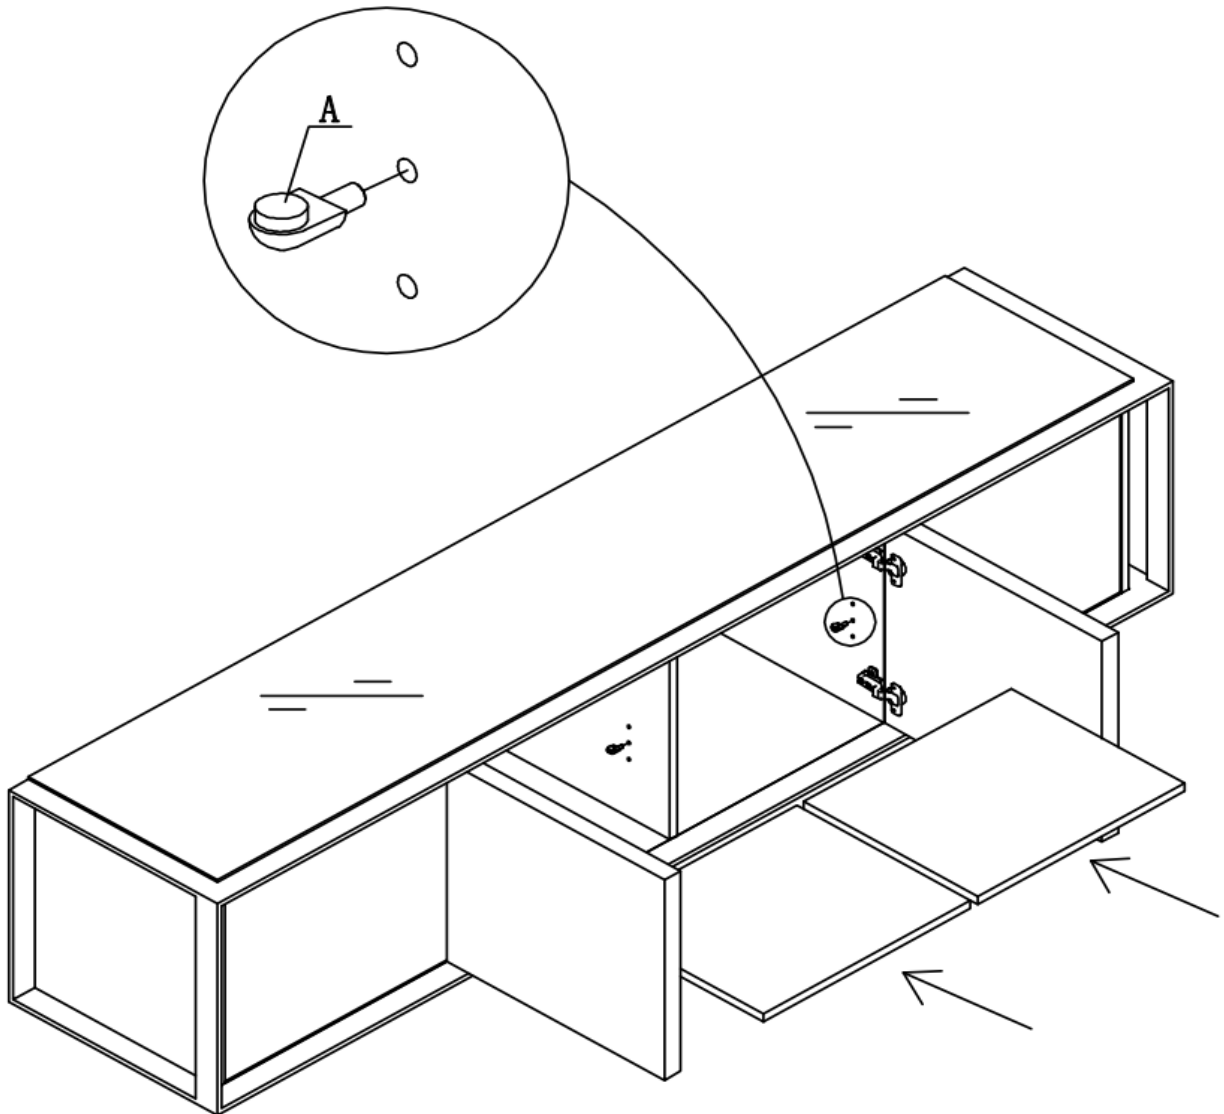

Assembly Instructions

VERSION: 131F

ASSEMBLY INSTRUCTION

SETTING FITTINGS

DR-131F-01-A

FITTINGS	SPEC.	AMOUNT	FITTINGS	SPEC.	AMOUNT
A	$\Phi 5$	8pcs			

Step 1 (Only Step)