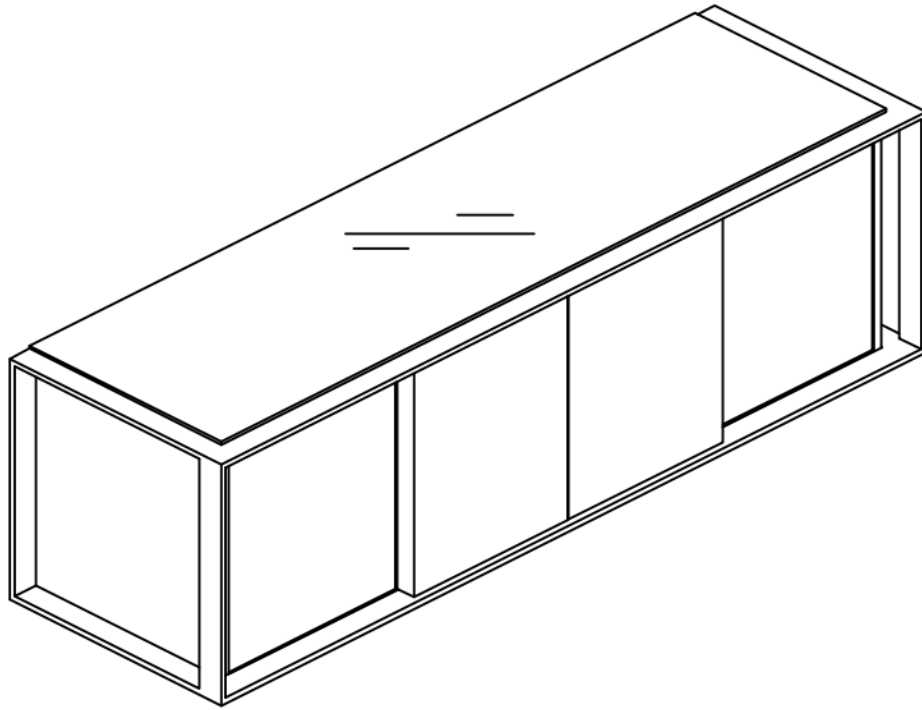

44 National Road
Edison, NJ 08817
www.jnmfurniture.biz

SKU: 18353-TV

Star TV Base

Quality crafted with a super white tempered glass top and chrome accents for a sophisticated look. This TV stand features two doors that open to reveal plenty of storage. Great choice whether you decide to place your TV on top of this unit or mount it on the wall.

SKU: 18353-TV

Detailed Dimensions

Star TV Base

Top View

Front View

Side View

Assembly Instructions

VERSION: 131F