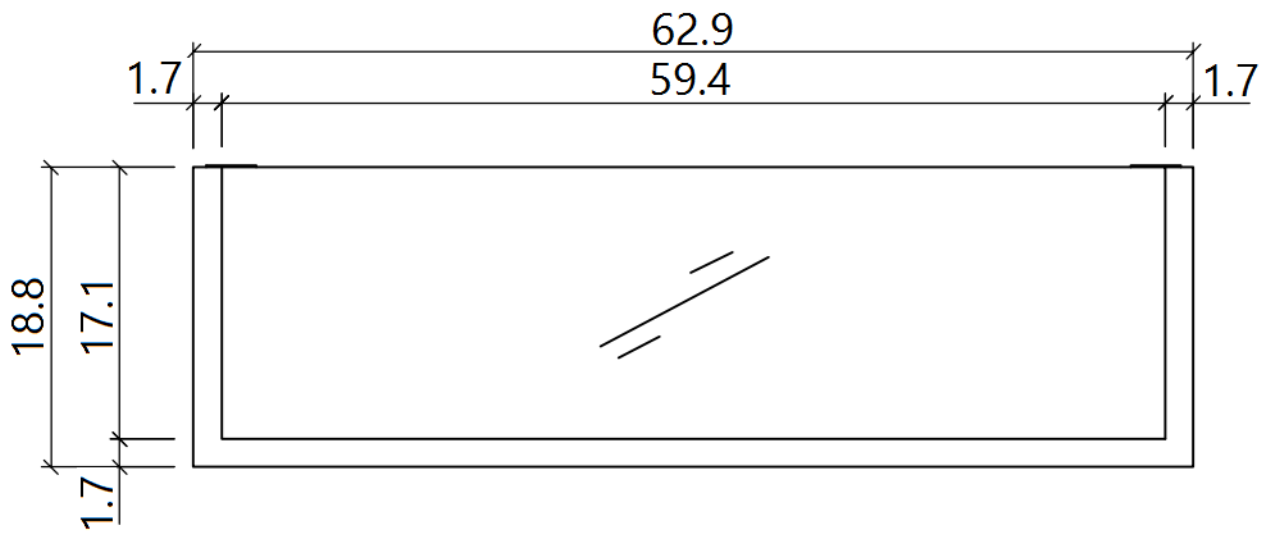

44 National Road
Edison, NJ 08817
www.jnmfurniture.biz

SKU: 18353-TV

Star TV Base

Quality crafted with a super white tempered glass top and chrome accents for a sophisticated look. This TV stand features two doors that open to reveal plenty of storage. Great choice whether you decide to place your TV on top of this unit or mount it on the wall.

SKU: 18353-TV

Detailed Dimensions

Star TV Base

Top View

Front View

Side View

Assembly Instructions

VERSION: 131F