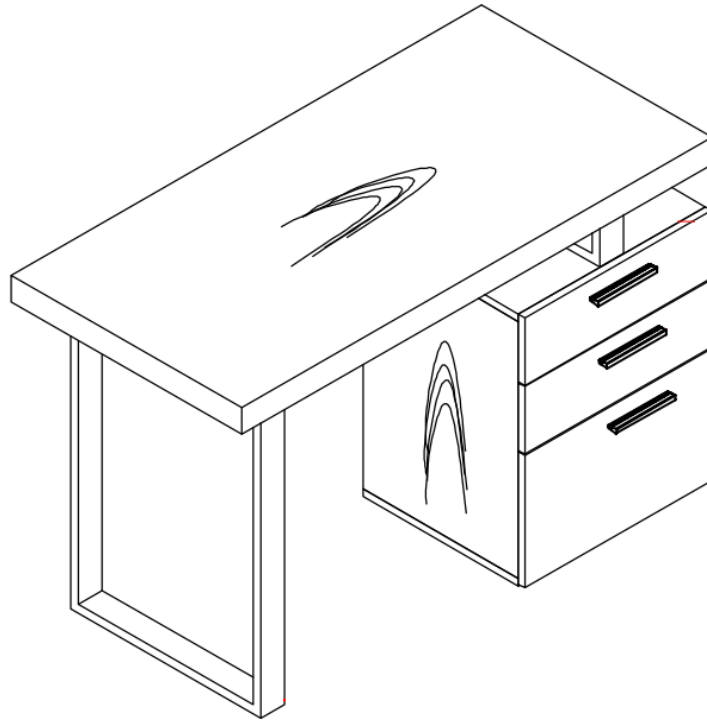

44 National Road
Edison, NJ 08817
www.jnmfurniture.biz

SKU: 18125

CE Vienna Desk

Inspired by our best-selling office desk. This design is now available in multiple colors. These desk feature a smooth blend of functionality & modern design that can be set up for multiple uses. This desk offers a simple enough design that can serve as a great transitional piece, or bold accent to compliment any room.

SKU: 18125

Detailed Dimensions

CE Vienna Desk

Assembly Instructions

CPM4347-HA

CPM4347-HA

A x3
Spec:5/16*25

B x8
Spec:5/16*45

C x11
Spec:Ø8*Ø14

D x1
Spec:5#

1

2

3

4

5

6