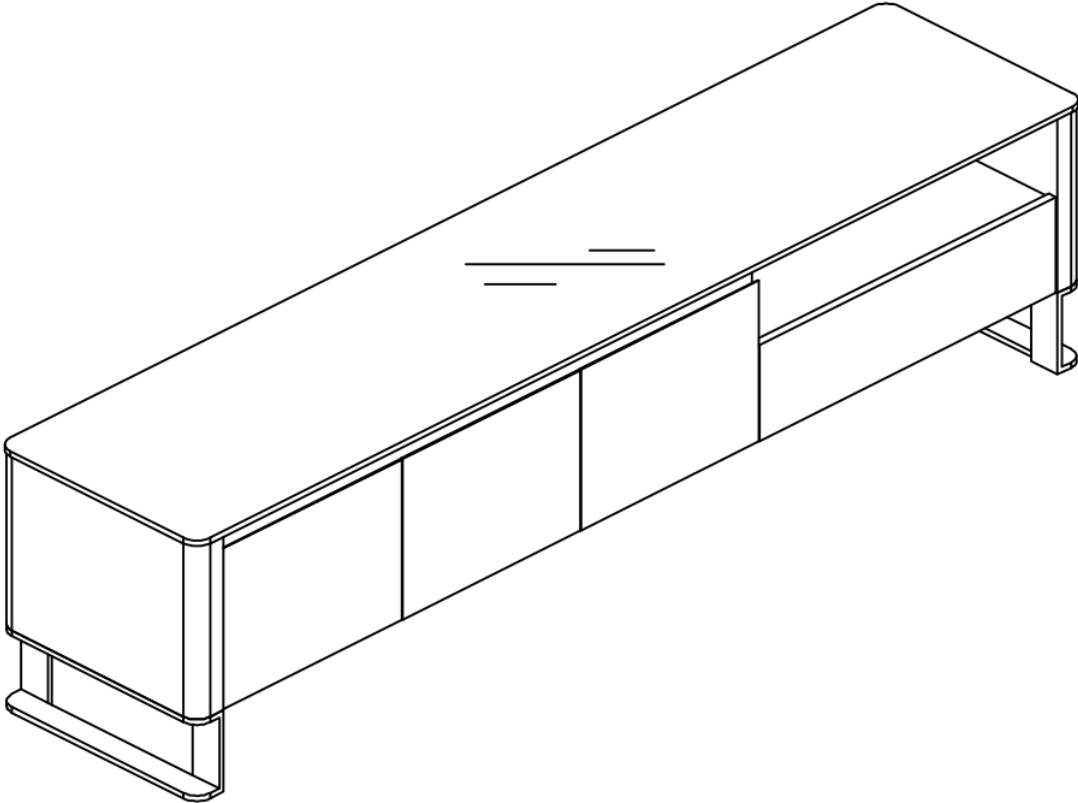

44 National Road
Edison, NJ 08817
www.jnmfurniture.biz

SKU: 18088

LP Julian TV Base

J&M is proud to present the Julian TV Base. This TV base features a black gloss top complimented by the amiable earth tones of the warm walnut veneer. This TV base features adequate storage options, an opening for media units with a pre-cut hole for easy cable management and stainless steel legs for a clean finish.

SKU: 18088

Detailed Dimensions

LP Julian TV Base

Top View

Front View

Side View

Assembly Instructions

VERSION: 191F