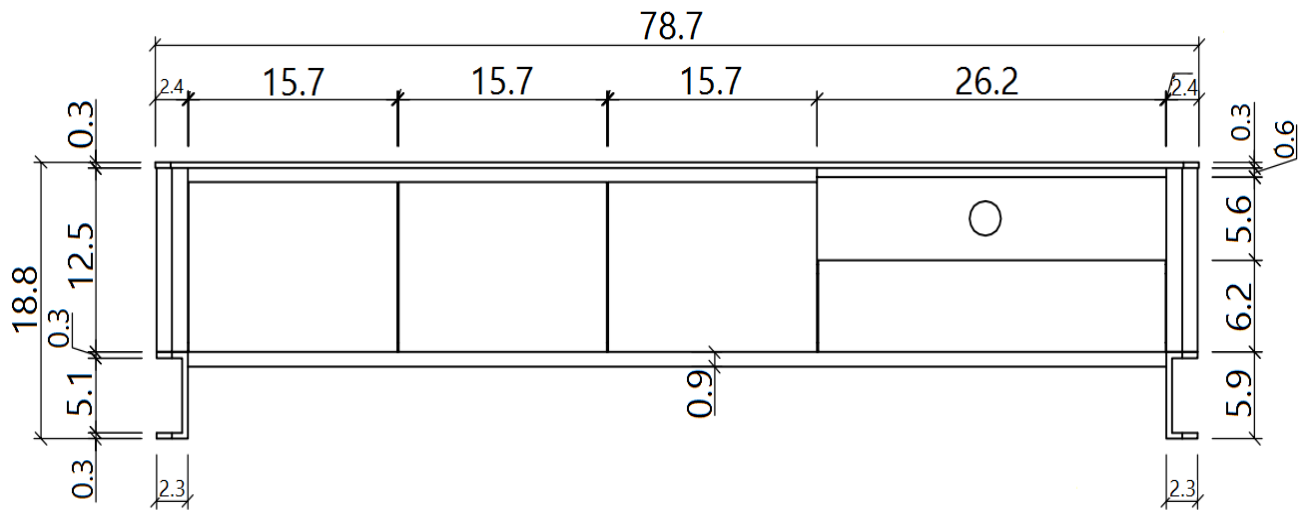

SKU: 18088

Detailed Dimensions

LP Julian TV Base

Top View

Front View

Side View

Assembly Instructions

VERSION: 191F

ASSEMBLY INSTRUCTION

SETTING FITTINGS

DR-191F-01-A

FITTINGS	SPEC.	AMOUNT	FITTINGS	SPEC.	AMOUNT
A	 M8x20	6pcs	B	 M8x10	4pcs
C	 5mm	1pcs	D	 50x10x1	8pcs

Step 1

Step 2

Step 3 (Final Step)

Finished Product