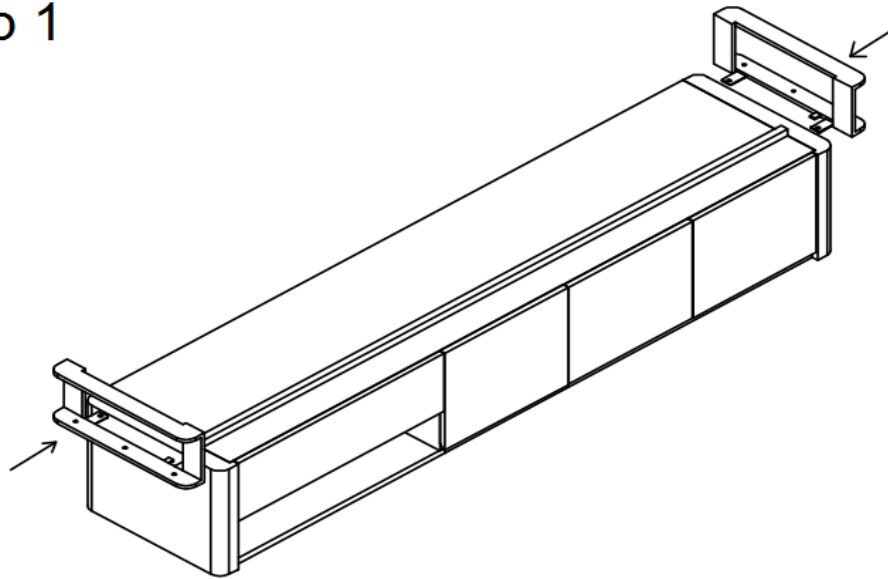

SKU: 18088

Detailed Dimensions

LP Julian TV Base

Top View

Front View

Side View

Assembly Instructions

VERSION: 191F

ASSEMBLY INSTRUCTION

SETTING FITTINGS

DR-191F-01-A

FITTINGS	SPEC.	AMOUNT	FITTINGS	SPEC.	AMOUNT
A	 M8x20	6pcs	B	 M8x10	4pcs
C	 5mm	1pcs	D	 50x10x1	8pcs

Step 1

Step 2

Step 3 (Final Step)

Finished Product