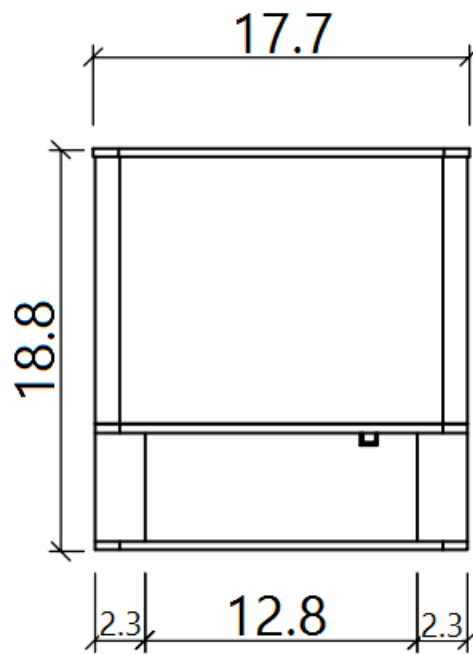

SKU: 18088

Detailed Dimensions

LP Julian TV Base

Top View

Front View

Side View

Assembly Instructions

VERSION: 191F

ASSEMBLY INSTRUCTION

SETTING FITTINGS

DR-191F-01-A

FITTINGS	SPEC.	AMOUNT	FITTINGS	SPEC.	AMOUNT
A	 M8x20	6pcs	B	 M8x10	4pcs
C	 5mm	1pcs	D	 50x10x1	8pcs

Step 1

Step 2

Step 3 (Final Step)

Finished Product