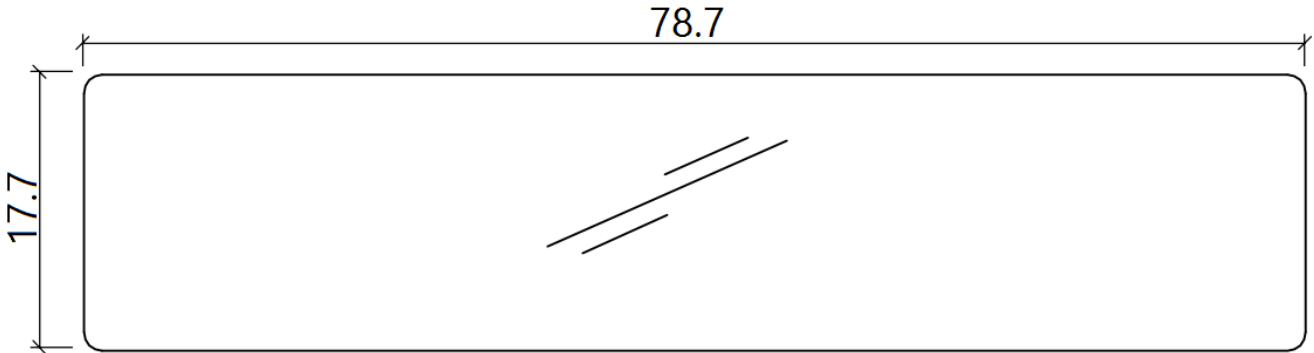

44 National Road
Edison, NJ 08817
www.jnmfurniture.biz

SKU: 18088

LP Julian TV Base

J&M is proud to present the Julian TV Base. This TV base features a black gloss top complimented by the amiable earth tones of the warm walnut veneer. This TV base features adequate storage options, an opening for media units with a pre-cut hole for easy cable management and stainless steel legs for a clean finish.

SKU: 18088

Detailed Dimensions

LP Julian TV Base

Top View

Front View

Side View

Assembly Instructions

VERSION: 191F

ASSEMBLY INSTRUCTION

SETTING FITTINGS

DR-191F-01-A

FITTINGS	SPEC.	AMOUNT	FITTINGS	SPEC.	AMOUNT
A	 M8x20	6pcs	B	 M8x10	4pcs
C	 5mm	1pcs	D	 50x10x1	8pcs

Step 1

Step 2

Step 3 (Final Step)

Finished Product