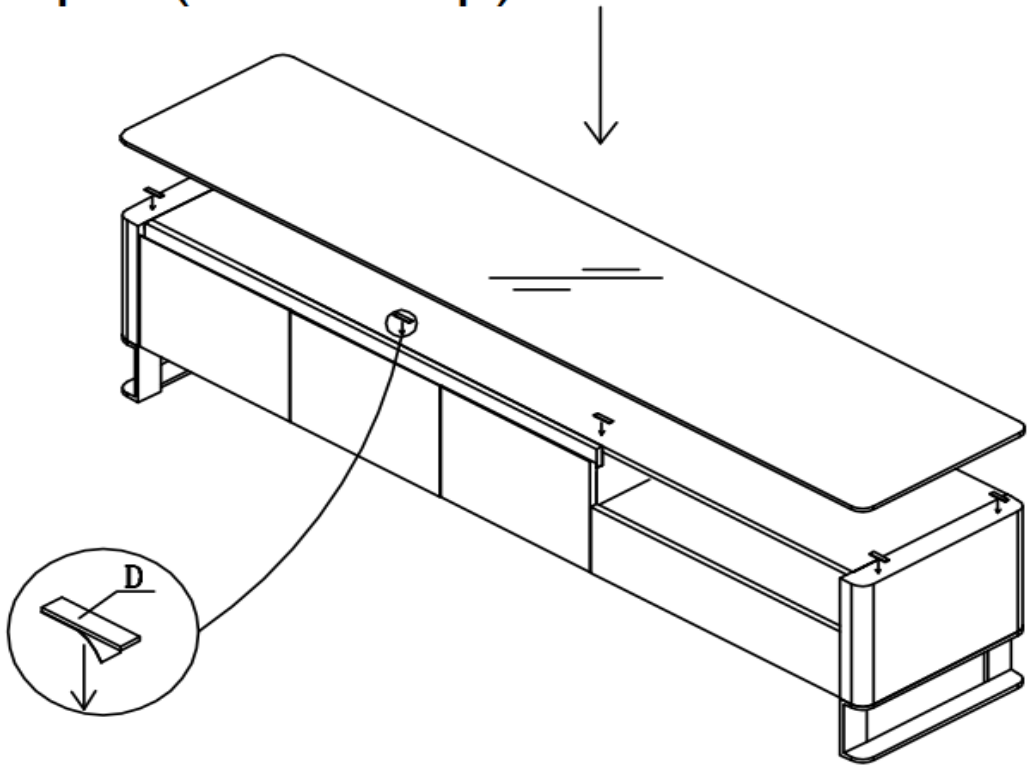

SKU: 18088

Detailed Dimensions

LP Julian TV Base

Top View

Front View

Side View

Assembly Instructions

VERSION: 191F

ASSEMBLY INSTRUCTION

SETTING FITTINGS

DR-191F-01-A

FITTINGS	SPEC.	AMOUNT	FITTINGS	SPEC.	AMOUNT
A	 M8x20	6pcs	B	 M8x10	4pcs
C	 5mm	1pcs	D	 50x10x1	8pcs

Step 1

Step 2

Step 3 (Final Step)

Finished Product