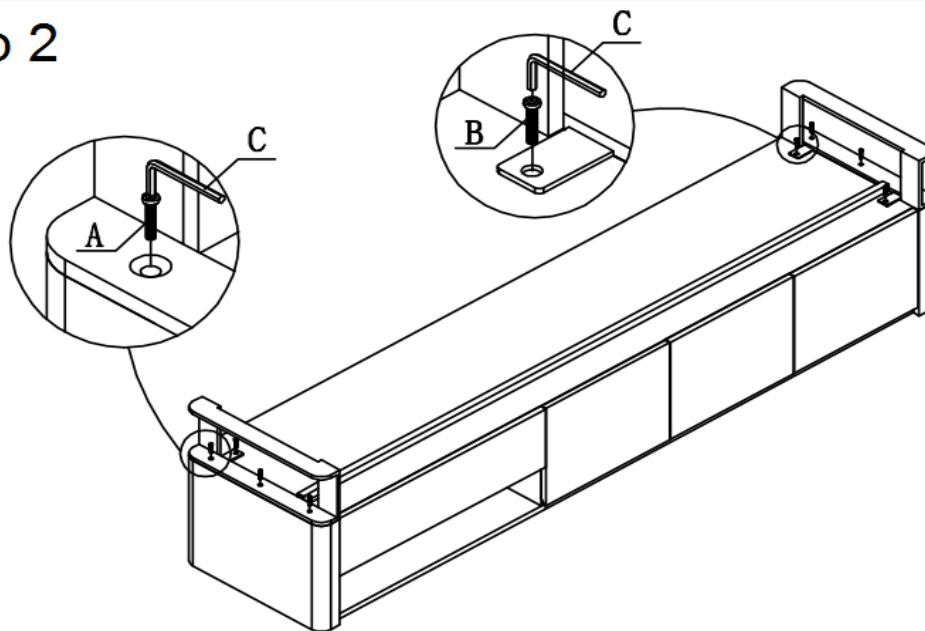

SKU: 18088

Detailed Dimensions

LP Julian TV Base

Top View

Front View

Side View

Assembly Instructions

VERSION: 191F

ASSEMBLY INSTRUCTION

SETTING FITTINGS

DR-191F-01-A

FITTINGS	SPEC.	AMOUNT	FITTINGS	SPEC.	AMOUNT
A	 M8x20	6pcs	B	 M8x10	4pcs
C	 5mm	1pcs	D	 50x10x1	8pcs

Step 1

Step 2

Step 3 (Final Step)

Finished Product