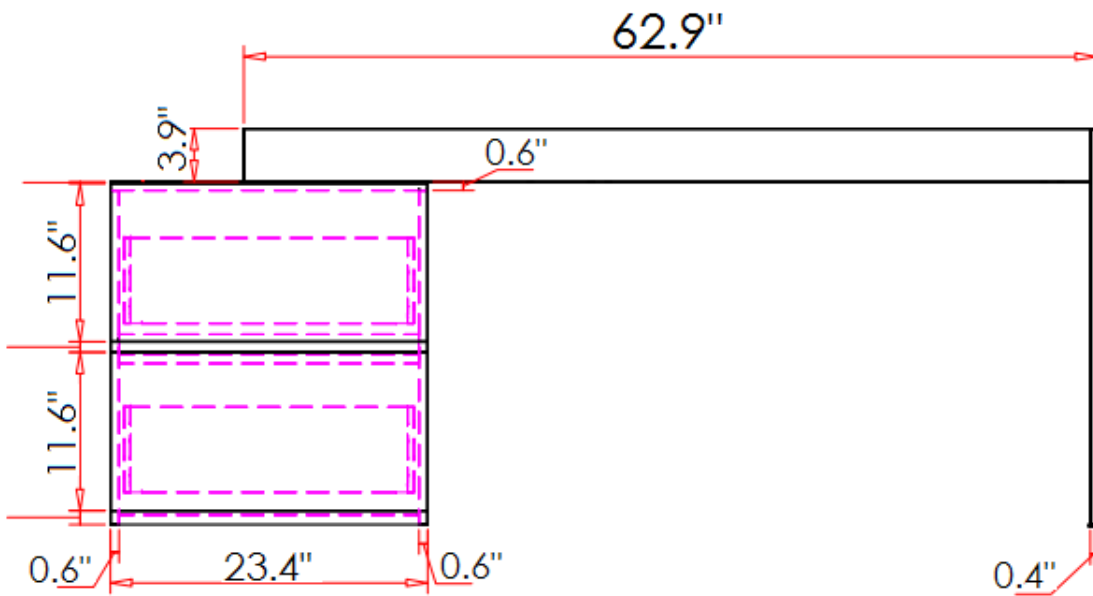

SKU: 180751

Detailed Dimensions

CE Mia Desk

Front View