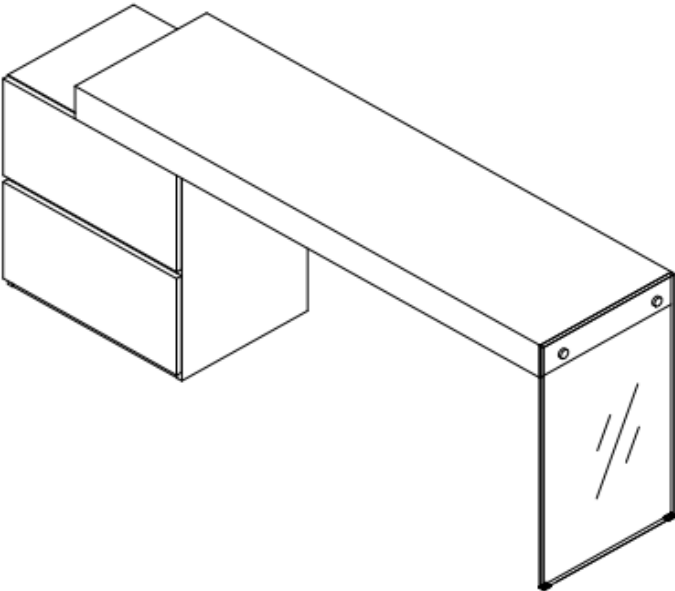

Assembly Instructions

CP1110C18-HA