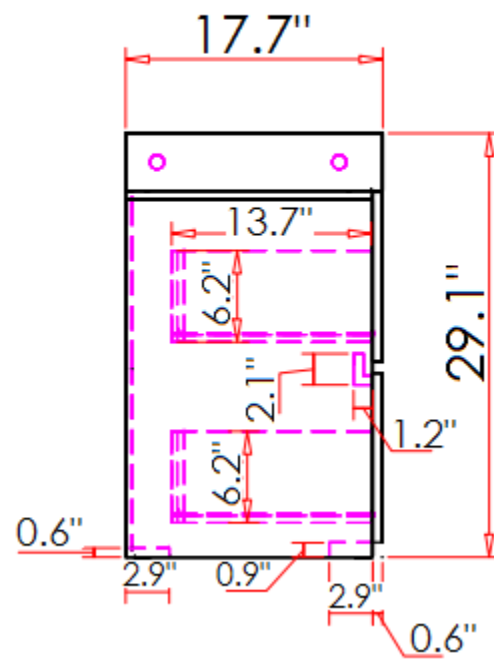

SKU: 180751

Detailed Dimensions

CE Mia Desk

Front View

# Side View