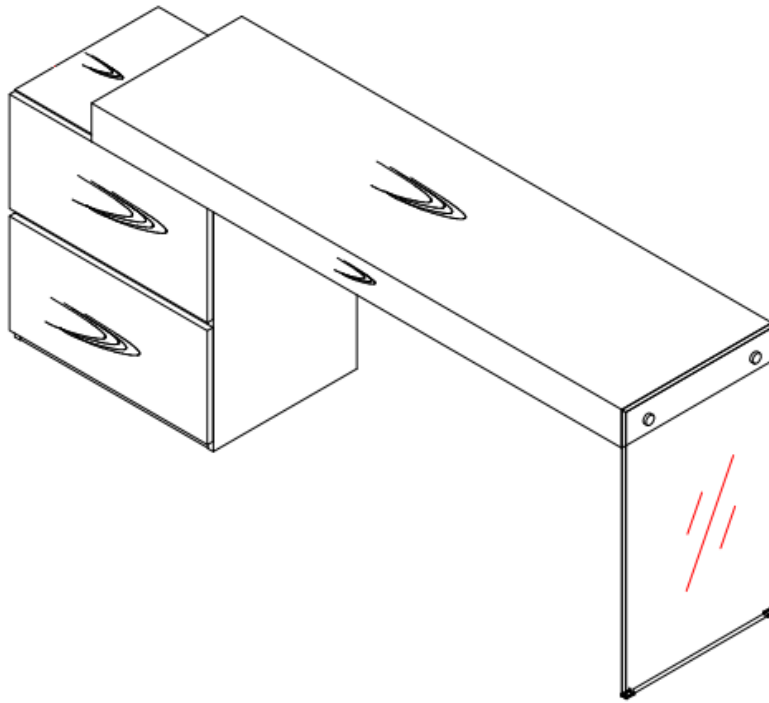

44 National Road  
Edison, NJ 08817  
[www.jnmfurniture.biz](http://www.jnmfurniture.biz)

SKU: 180751

CE Mia Desk

Gorgeously crafted in a white high gloss, the Mia modern office desk is another lovely addition to the J&M Office Collection. This office desk features a smoked grey glass leg for an eye catching design, and 2 drawers with soft closing tracks for storage. The design of this desk allows for the drawer to be easily reversed on either side, and the length can be adjusted as well.

SKU: 180751

Detailed Dimensions

CE Mia Desk

Front View

# Side View