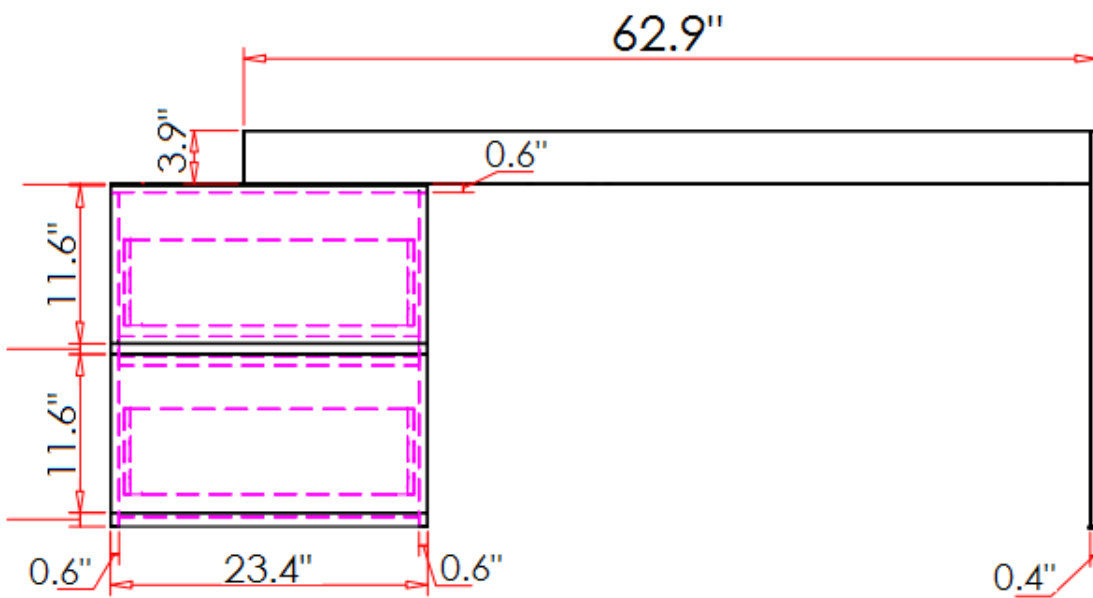

44 National Road
Edison, NJ 08817
www.jnmfurniture.biz

SKU: 18075

CE Coach Desk

Gorgeously crafted in a white high gloss, the Mia modern office desk is another lovely addition to the J&M Office Collection. This office desk features a smoked grey glass leg for an eye catching design, and 2 drawers with soft closing tracks for storage. The design of this desk allows for the drawer to be easily reversed on either side, and the length can be adjusted as well.

SKU: 18075

Detailed Dimensions

CE Coach Desk

Front View

Side View

Assembly Instructions

CP1110C18-HA

CP1110C18-HA

A x2
Spec:

B x2
Spec: $\phi 8 \times 14$

C x2
Spec: $\phi 25 \times 8$

D x2
Spec: $\phi 10 \times 18$

E x2
Spec: $\phi 12 \times \phi 10 \times 11$

F x1
Spec: 5#

G x4
Spec: 38*38

1