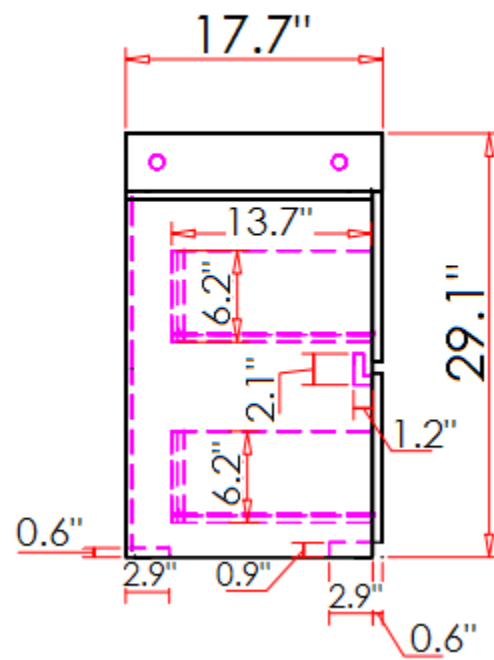

SKU: 18075

Detailed Dimensions

CE Coach Desk

Front View

Side View

Assembly Instructions

CP1110C18-HA

CP1110C18-HA

A x2
Spec:

B x2
Spec: $\phi 8 \times 14$

C x2
Spec: $\phi 25 \times 8$

D x2
Spec: $\phi 10 \times 18$

E x2
Spec: $\phi 12 \times \phi 10 \times 11$

F x1
Spec: 5#

G x4
Spec: 38*38

1