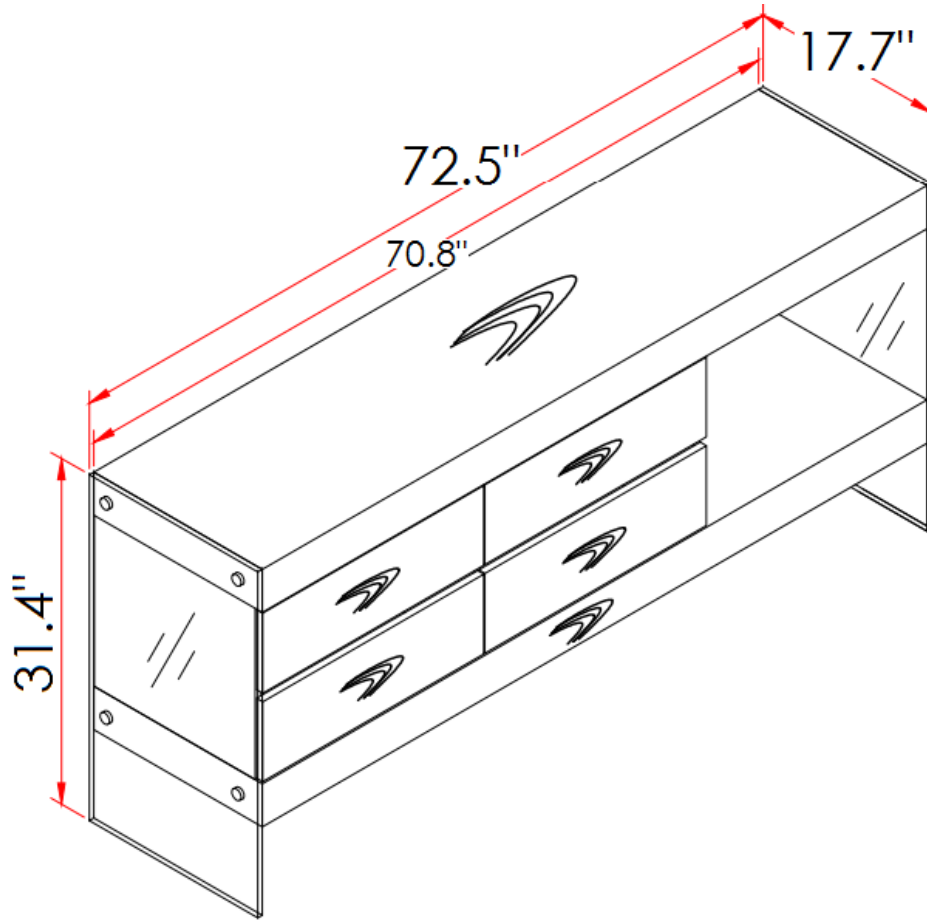

44 National Road
Edison, NJ 08817
www.jnmfurniture.biz

SKU: 18031

CE Elm Buffet

Crafted in a Walnut Matte finish, this buffet is great as an addition to the Elm Dining Set or as a stand-alone piece. This Buffet features 4 drawers with soft-closing tracks for storage, & an open shelf which is great for decorations.

SKU: 18031

Detailed Dimensions

CE Elm Buffet

Assembly Instructions

CP1110E-HA

CP1110E-HA

A x8
Spec:

B x8
Spec: