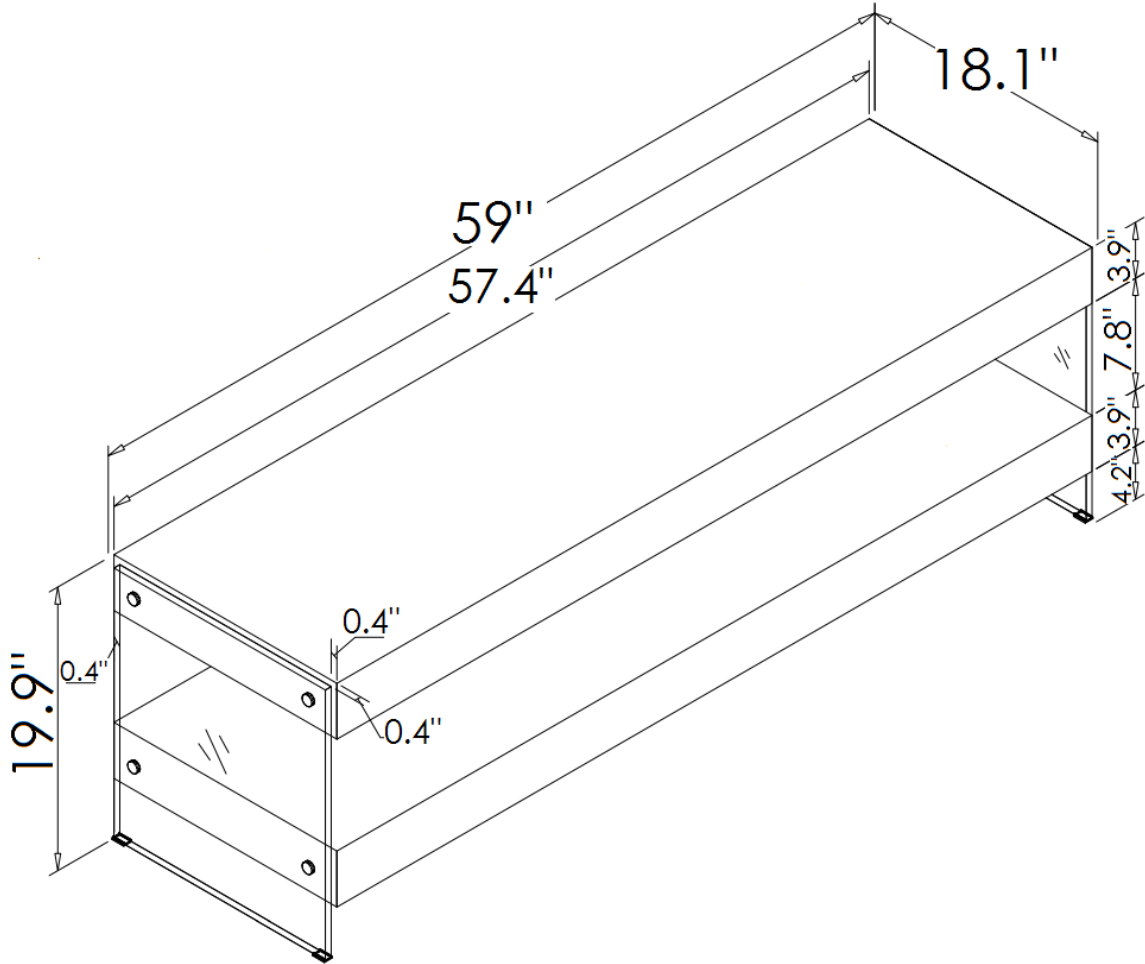

44 National Road  
Edison, NJ 08817  
[www.jnmfurniture.biz](http://www.jnmfurniture.biz)

SKU: 179601-MTV

CE Cloud Mini TV Base

Inspired by our bestselling Cloud modern dining collection, this TV unit is sure to speak volumes in any decor. Finished in a luxurious white gloss finish, juxtaposed with thick resilient tempered glass for a clean, attractive finish. This TV Unit is available in two sizes for convenience and features plenty of shelf space for all your needs.

SKU: 179601-MTV

Detailed Dimensions

CE Cloud Mini TV Base