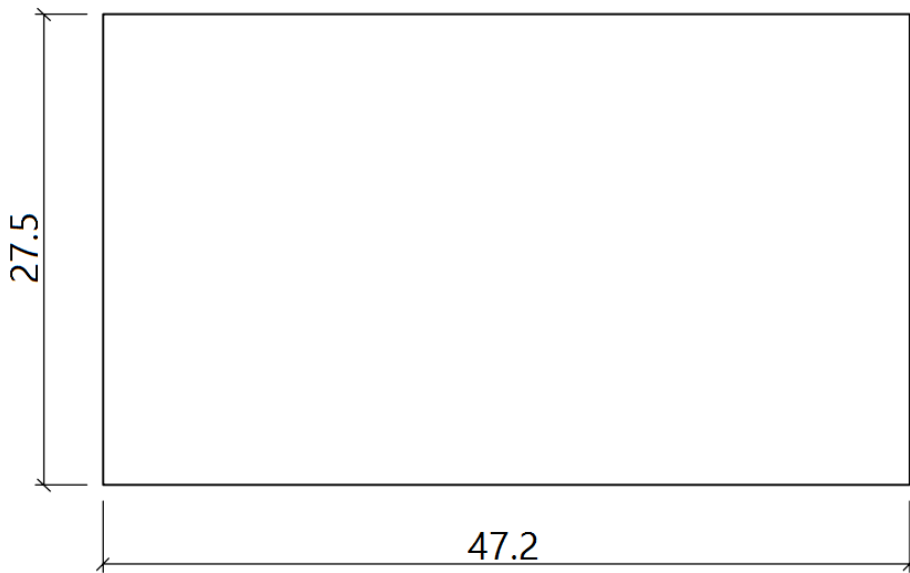

SKU: 17946

Detailed Dimensions

LP 115A Coffee Table

Top View

Front View

Side View