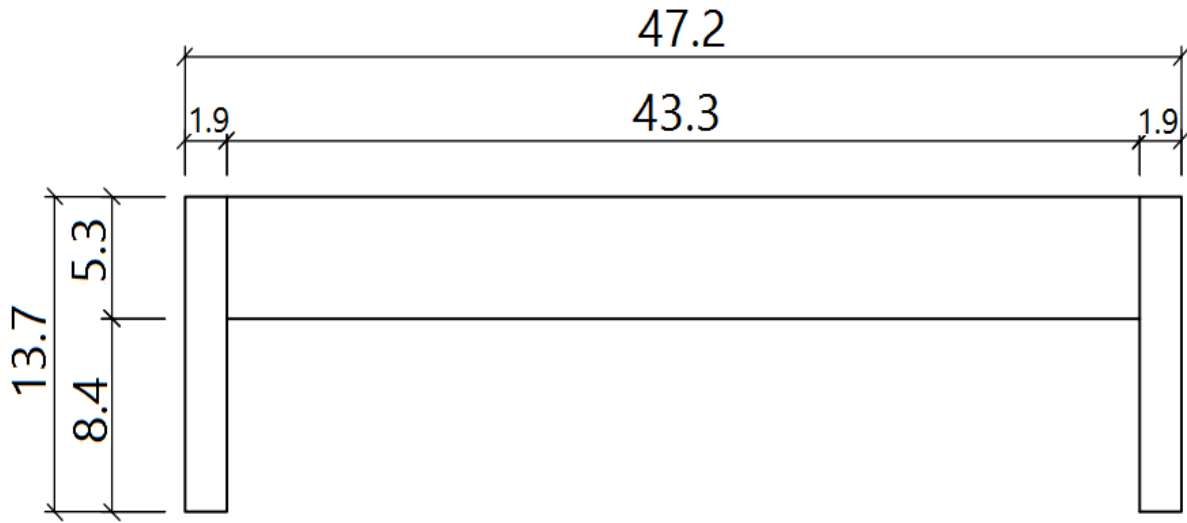

SKU: 17946

Detailed Dimensions

LP 115A Coffee Table

Top View

Front View

Side View