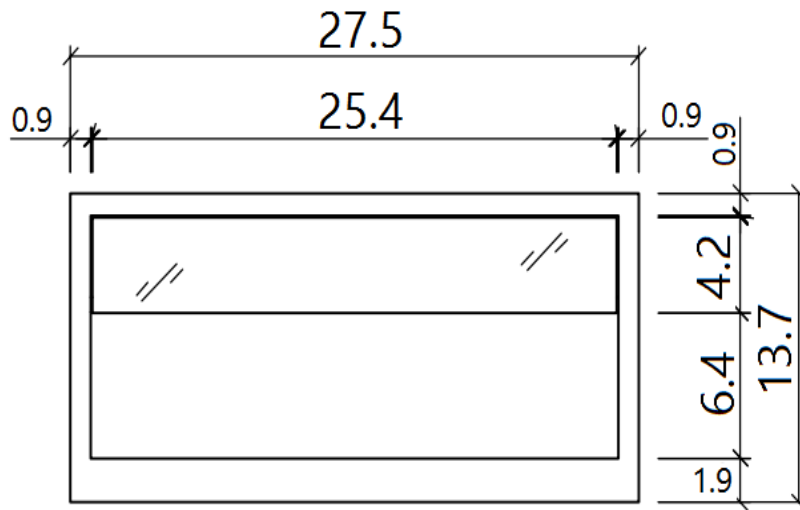

SKU: 17946

Detailed Dimensions

LP 115A Coffee Table

Top View

Front View

Side View

# Assembly Instructions

VERSION: 115A-1

ASSEMBLY INSTRUCTION

SETTING FITTINGS

DR-115A-1

FITTINGS	SPEC.	AMOUNT	FITTINGS	SPEC.	AMOUNT
A	 M8x90	4pcs	B	 M8	4pcs
C		4pcs	D	 14MM	1pc
E	 M6x15	6pcs	F	 $\Phi 3.5 \times 30$	4pcs
G	 4MM	1pc			