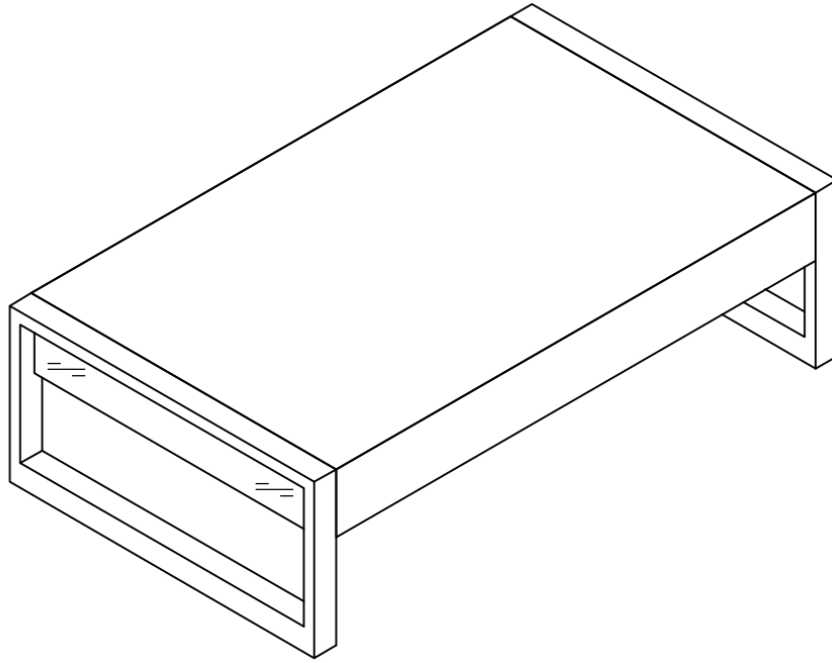

44 National Road  
Edison, NJ 08817  
[www.jnmfurniture.biz](http://www.jnmfurniture.biz)

SKU: 17946

LP 115A Coffee Table

Clean straight lines, Chrome square legs, and white high gloss make the 115a modern coffee table the perfect accent piece for any living area. Luxurious enough to stand alone, & yet simple enough to compliment any decor.

SKU: 17946

Detailed Dimensions

LP 115A Coffee Table

Top View

Front View

Side View