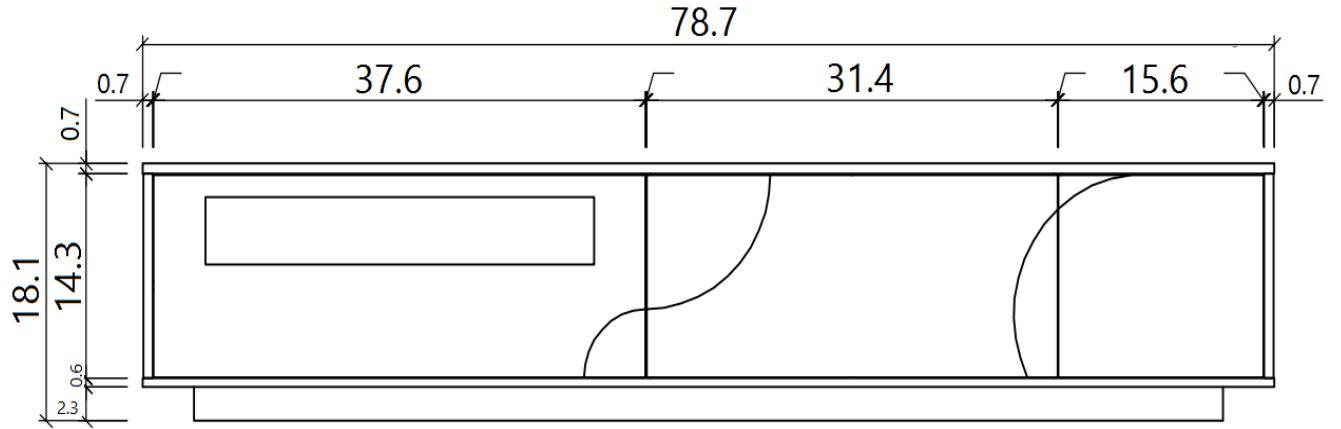

SKU: 17945

Detailed Dimensions

LP 101F TV Base

Top View

Front View

Side View