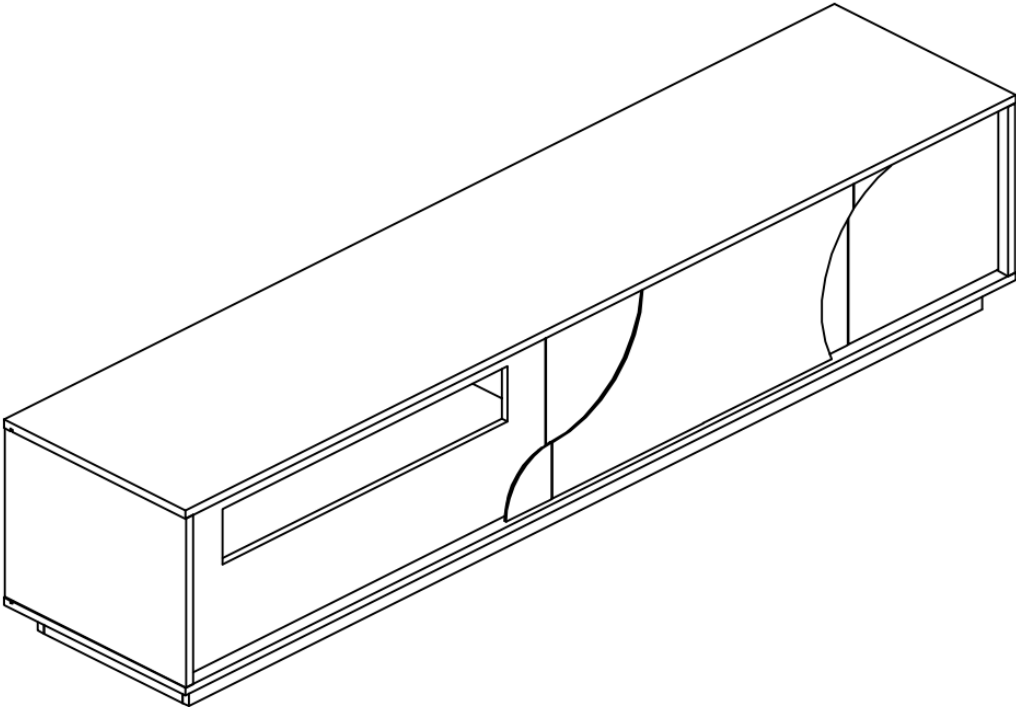

44 National Road
Edison, NJ 08817
www.jnmfurniture.biz

SKU: 17945

LP 101F TV Base

A beautiful play of walnut veneer and black high gloss that coalesces for a contemporary eye-catching design. Modern TV Base 101F features quality soft closing tracks and pre-cut holes for easily connecting your choice of equipment.

SKU: 17945

Detailed Dimensions

LP 101F TV Base

Top View

Front View

Side View