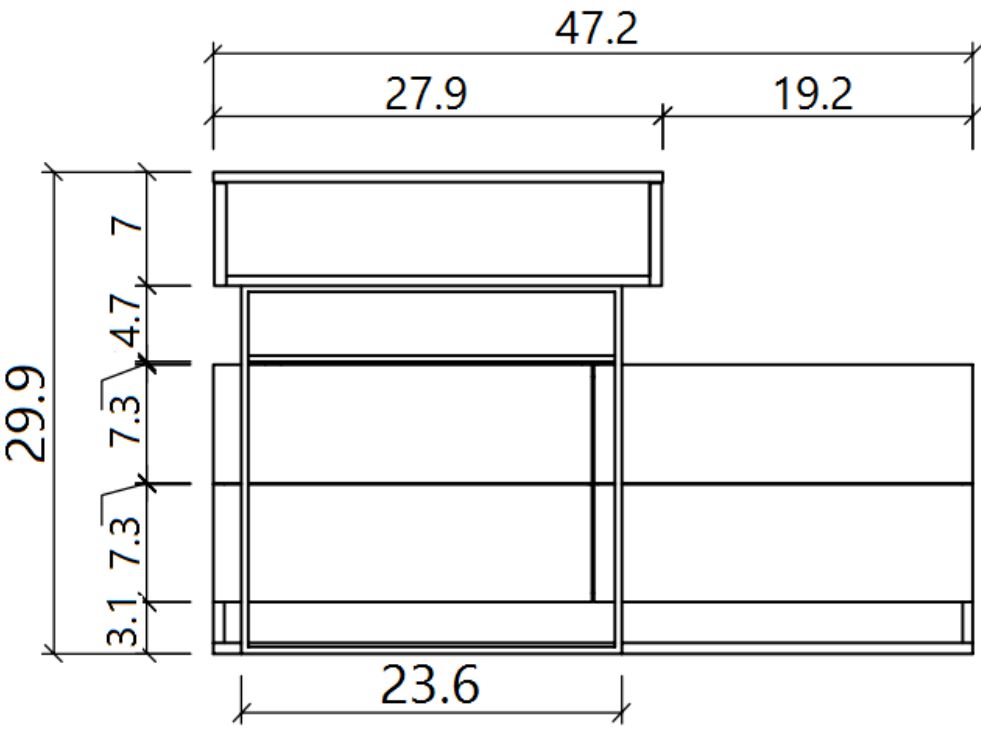

SKU: 17918-GR

Detailed Dimensions

LP KD12 Office Desk Grey

Top View

Front View

Side View

# Assembly Instructions

**VERSION: KD12**

**ASSEMBLY INSTRUCTION**

SETTING FITTINGS			DR-KD12-01-A		
FITTINGS	SPEC.	AMOUNT	FITTINGS	SPEC.	AMOUNT
A	 M8x15	14pcs	B	 5mm	1pcs
C	 $\Phi 25$	6pcs			

**Step 1**

Step 2 (Final Step)