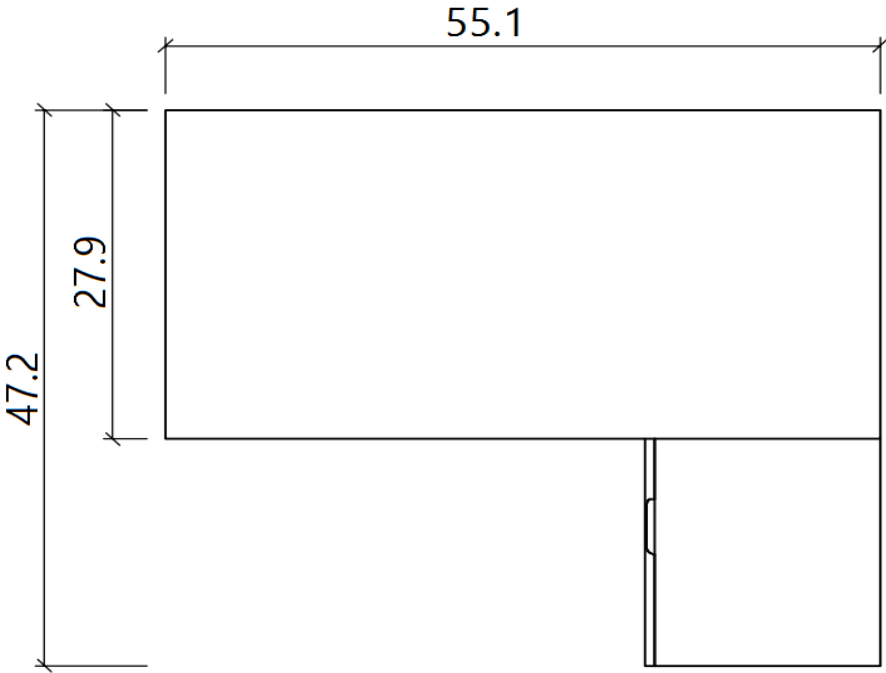

44 National Road  
Edison, NJ 08817  
[www.jnmfurniture.biz](http://www.jnmfurniture.biz)

SKU: 17918-GR

LP KD12 Office Desk Grey

A modern desk with a classical touch. Made in a matte grey finish, & paired with brushed stainless steel legs for that luxurious look. Features 3 drawers on the desk, and made with an extra four drawers for additional storage.

SKU: 17918-GR

Detailed Dimensions

LP KD12 Office Desk Grey

Top View

Front View

Side View