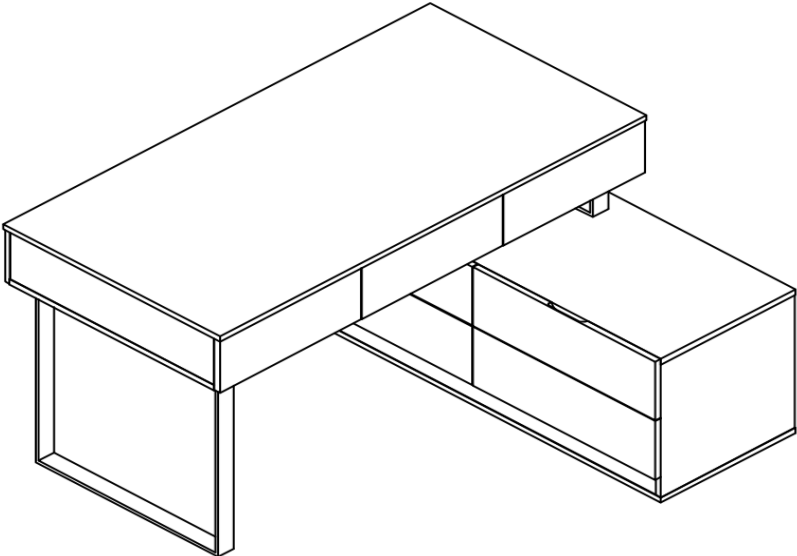

44 National Road  
Edison, NJ 08817  
[www.jnmfurniture.biz](http://www.jnmfurniture.biz)

SKU: 17918-GR

LP KD12 Office Desk Grey

A modern desk with a classical touch. Made in a matte grey finish, & paired with brushed stainless steel legs for that luxurious look. Features 3 drawers on the desk, and made with an extra four drawers for additional storage.

SKU: 17918-GR

Detailed Dimensions

LP KD12 Office Desk Grey

Top View

Front View

Side View