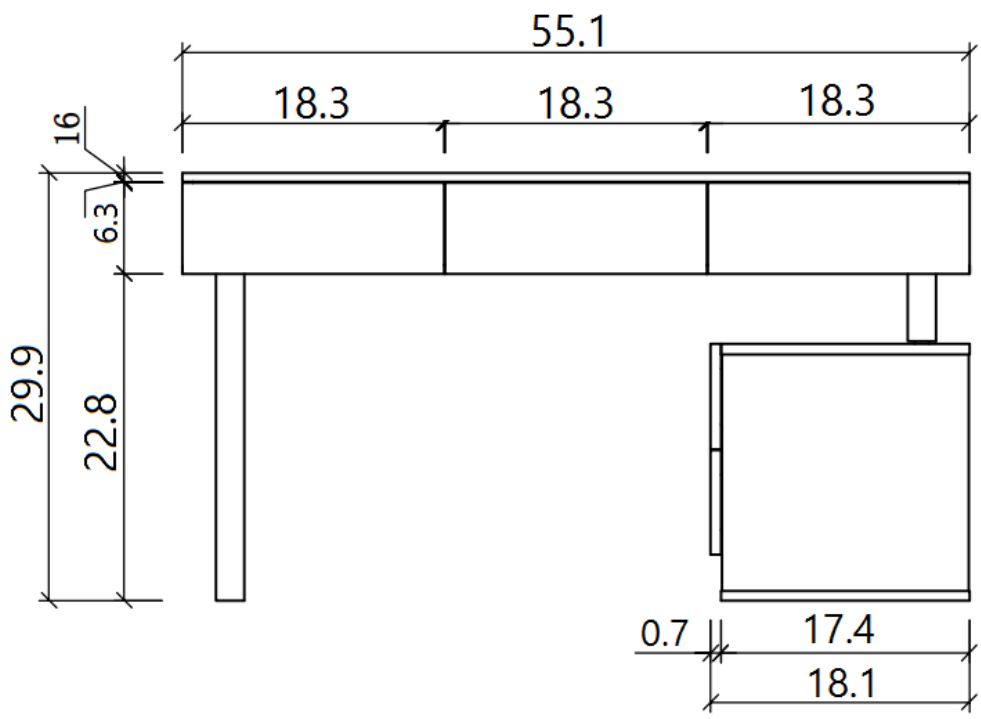

SKU: 17918-GR

Detailed Dimensions

LP KD12 Office Desk Grey

Top View

Front View

Side View

# Assembly Instructions

**VERSION: KD12**

**ASSEMBLY INSTRUCTION**

SETTING FITTINGS			DR-KD12-01-A		
FITTINGS	SPEC.	AMOUNT	FITTINGS	SPEC.	AMOUNT
A	 M8x15	14pcs	B	 5mm	1pcs
C	 $\Phi 25$	6pcs			

**Step 1**

Step 2 (Final Step)