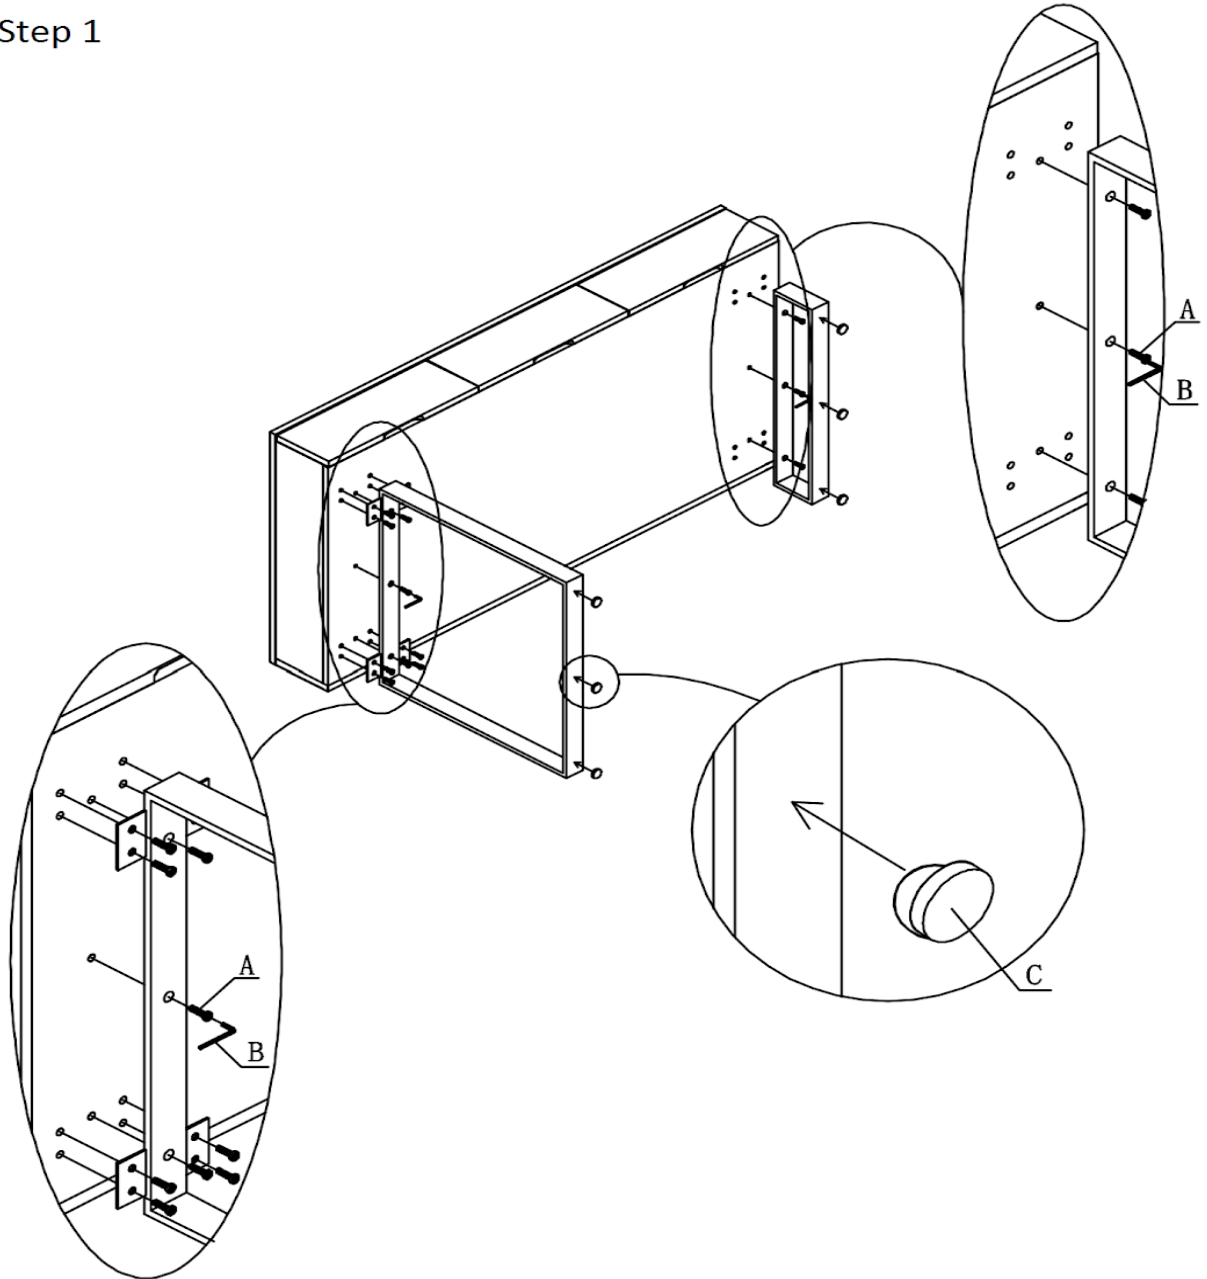

SKU: 17918-GR

Detailed Dimensions

LP KD12 Office Desk Grey

Top View

Front View

Side View

# Assembly Instructions

**VERSION: KD12**

**ASSEMBLY INSTRUCTION**

SETTING FITTINGS			DR-KD12-01-A		
FITTINGS	SPEC.	AMOUNT	FITTINGS	SPEC.	AMOUNT
A	 M8x15	14pcs	B	 5mm	1pcs
C	 $\Phi 25$	6pcs			

**Step 1**

Step 2 (Final Step)