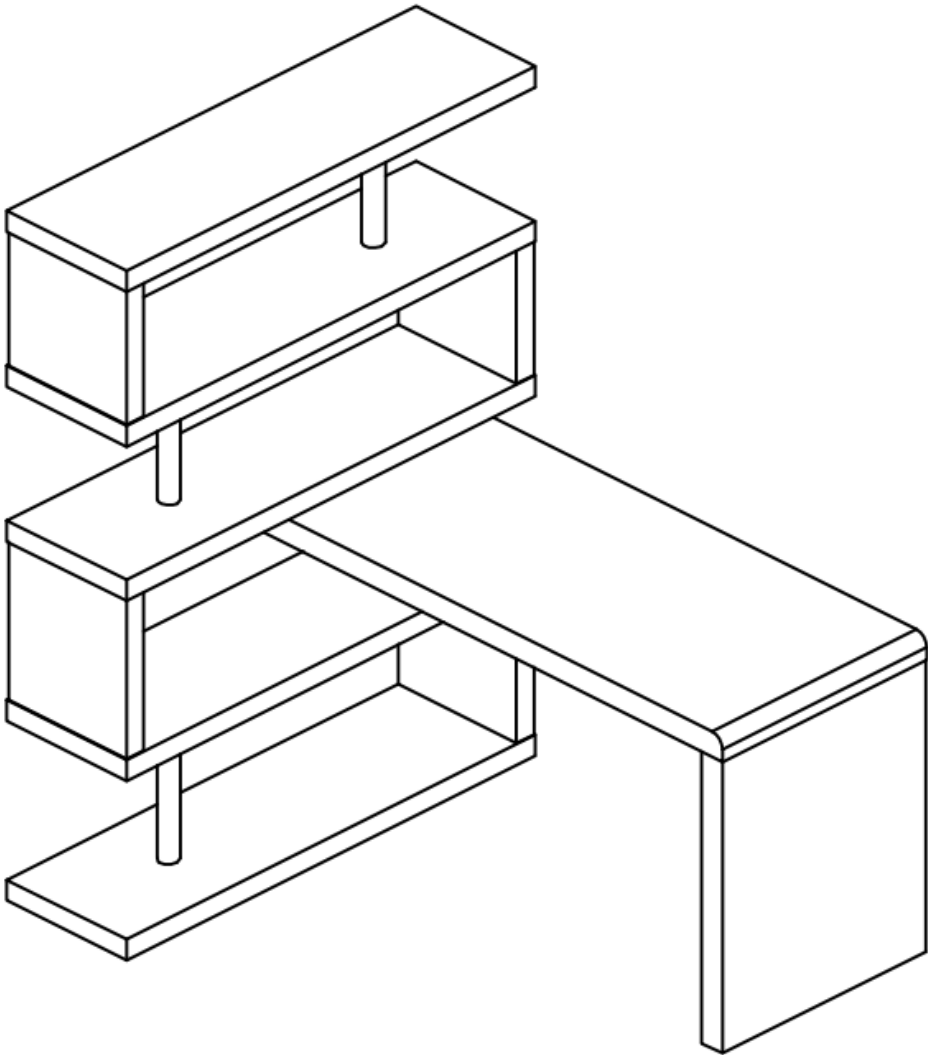

44 National Road
Edison, NJ 08817
www.jnmfurniture.biz

SKU: 179161

Y KD002 Office Desk White

Made with storage in mind. The KD002 is the perfect choice to turn any space into a full functional home office. Plenty of shelf space, without the bulk makes this an excellent option for anybody. Available in a white lacquer finish with chrome accents.

SKU: 179161

Detailed Dimensions

Y KD002 Office Desk White

Top View

Front View

ASSEMBLY INSTRUCTIONS

| VERSION: <u>KD02</u> | | | ASSEMBLY INSTRUCTION | | |
|----------------------|----------------------|--------|----------------------|-----------------------------------|--------|
| SETTING FITTINGS | | | DR-KD02-01-A | | |
| FITTINGS | SPEC. | AMOUNT | FITTINGS | SPEC. | AMOUNT |
| A | $\Phi 8 \times 30$ | 19pcs | B | M8x80 | 1pcs |
| C | M8 | 3pcs | D | M8x95 | 1pcs |
| E | 14mm | 1pcs | F | M8x720 | 2pcs |
| G | 6mm | 1pcs | H | $\Phi 17 \times \Phi 8 \times 2$ | 1pcs |
| I | 5mm | 1pcs | J | $\Phi 20 \times \Phi 10 \times 2$ | 2pcs |
| K | | 1pcs | L | M8x385 | 6pcs |
| M | M8x445 | 6pcs | N | $\Phi 50 \times 380$ | 1pcs |
| O | $\Phi 50 \times 320$ | 2pcs | P | $\Phi 50 \times 100$ | 1pcs |
| Q | $\Phi 50 \times 220$ | 1pcs | R | | 1pcs |
| S | M8x18 | 12pcs | T | $\Phi 38$ | 1pcs |
| | | | | | |
| | | | | | |