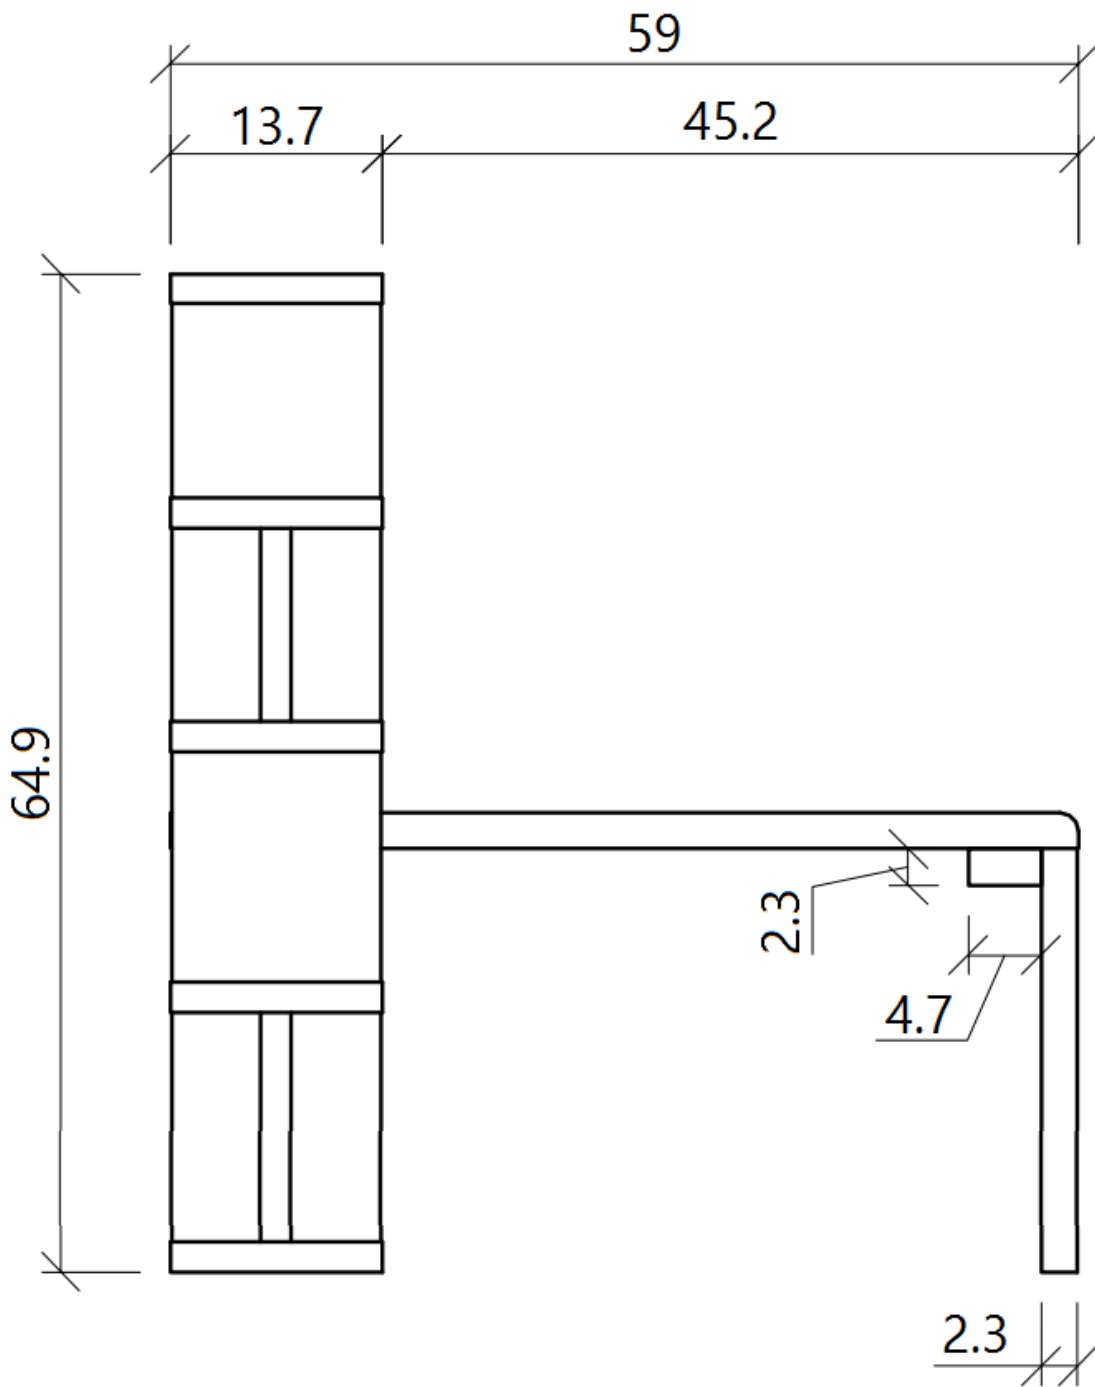

SKU: 179161

Detailed Dimensions

Y KD002 Office Desk White

Top View

Front View

ASSEMBLY INSTRUCTIONS

| VERSION: <u>KD02</u> | | | ASSEMBLY INSTRUCTION | | |
|----------------------|----------------------|--------|----------------------|-----------------------------------|--------|
| SETTING FITTINGS | | | DR-KD02-01-A | | |
| FITTINGS | SPEC. | AMOUNT | FITTINGS | SPEC. | AMOUNT |
| A | $\Phi 8 \times 30$ | 19pcs | B | M8x80 | 1pcs |
| C | M8 | 3pcs | D | M8x95 | 1pcs |
| E | 14mm | 1pcs | F | M8x720 | 2pcs |
| G | 6mm | 1pcs | H | $\Phi 17 \times \Phi 8 \times 2$ | 1pcs |
| I | 5mm | 1pcs | J | $\Phi 20 \times \Phi 10 \times 2$ | 2pcs |
| K | | 1pcs | L | M8x385 | 6pcs |
| M | M8x445 | 6pcs | N | $\Phi 50 \times 380$ | 1pcs |
| O | $\Phi 50 \times 320$ | 2pcs | P | $\Phi 50 \times 100$ | 1pcs |
| Q | $\Phi 50 \times 220$ | 1pcs | R | | 1pcs |
| S | M8x18 | 12pcs | T | $\Phi 38$ | 1pcs |
| | | | | | |
| | | | | | |

Step 1

Step 2

Step 3

Step 4 (Final Step)

Finished Product