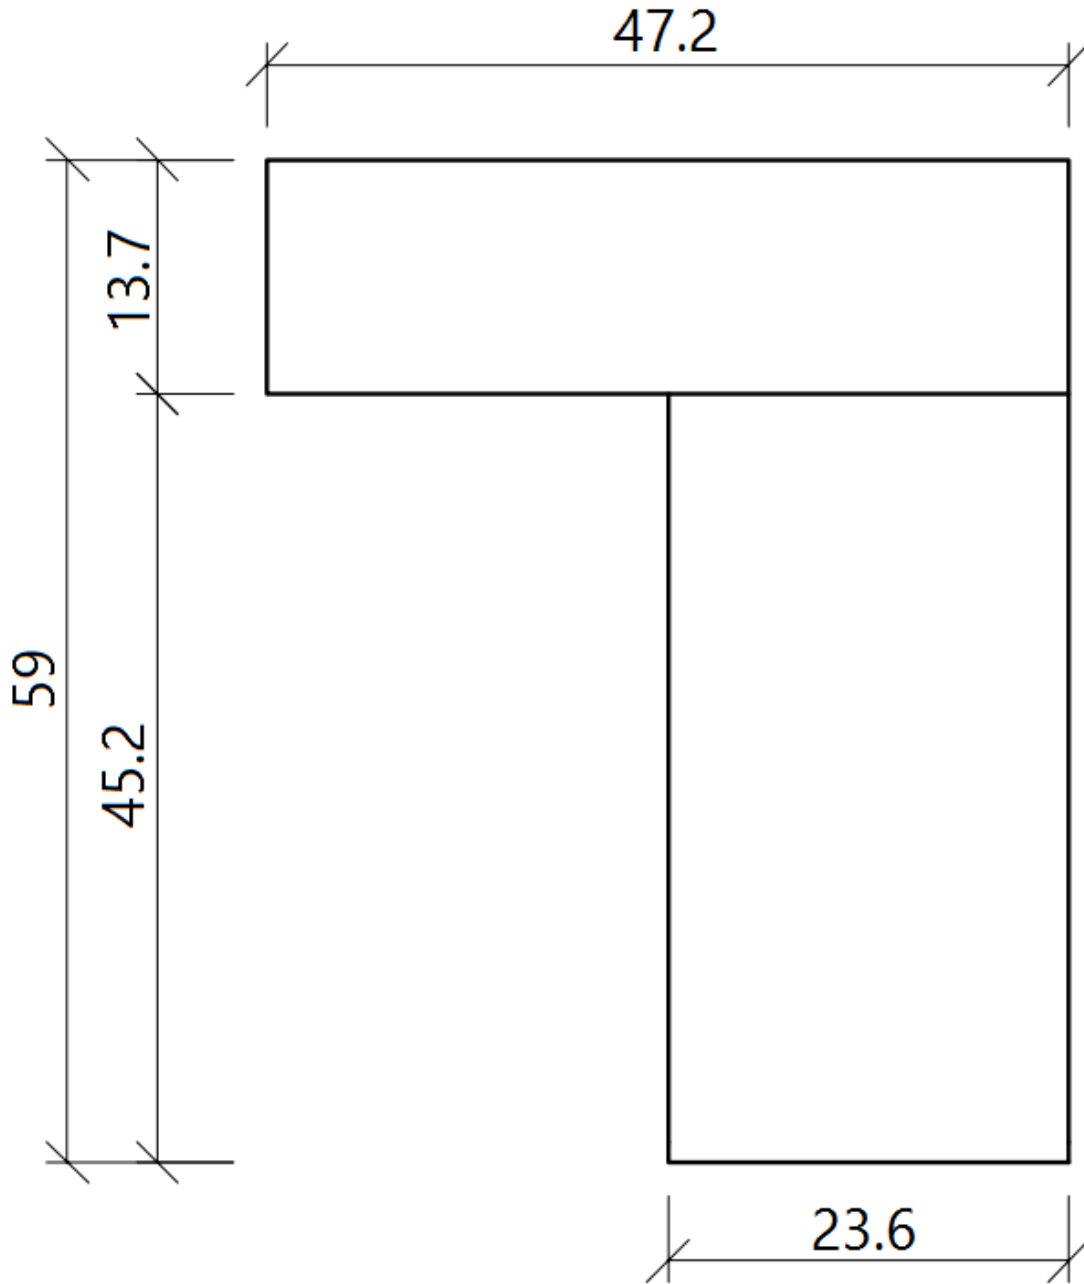

44 National Road
Edison, NJ 08817
www.jnmfurniture.biz

SKU: 179161

Y KD002 Office Desk White

Made with storage in mind. The KD002 is the perfect choice to turn any space into a full functional home office. Plenty of shelf space, without the bulk makes this an excellent option for anybody. Available in a white lacquer finish with chrome accents.

SKU: 179161

Detailed Dimensions

Y KD002 Office Desk White

Top View

Front View

ASSEMBLY INSTRUCTIONS

| VERSION: <u>KD02</u> | | | ASSEMBLY INSTRUCTION | | |
|----------------------|----------------------|--------|----------------------|-----------------------------------|--------|
| SETTING FITTINGS | | | DR-KD02-01-A | | |
| FITTINGS | SPEC. | AMOUNT | FITTINGS | SPEC. | AMOUNT |
| A | $\Phi 8 \times 30$ | 19pcs | B | M8x80 | 1pcs |
| C | M8 | 3pcs | D | M8x95 | 1pcs |
| E | 14mm | 1pcs | F | M8x720 | 2pcs |
| G | 6mm | 1pcs | H | $\Phi 17 \times \Phi 8 \times 2$ | 1pcs |
| I | 5mm | 1pcs | J | $\Phi 20 \times \Phi 10 \times 2$ | 2pcs |
| K | | 1pcs | L | M8x385 | 6pcs |
| M | M8x445 | 6pcs | N | $\Phi 50 \times 380$ | 1pcs |
| O | $\Phi 50 \times 320$ | 2pcs | P | $\Phi 50 \times 100$ | 1pcs |
| Q | $\Phi 50 \times 220$ | 1pcs | R | | 1pcs |
| S | M8x18 | 12pcs | T | $\Phi 38$ | 1pcs |
| | | | | | |
| | | | | | |