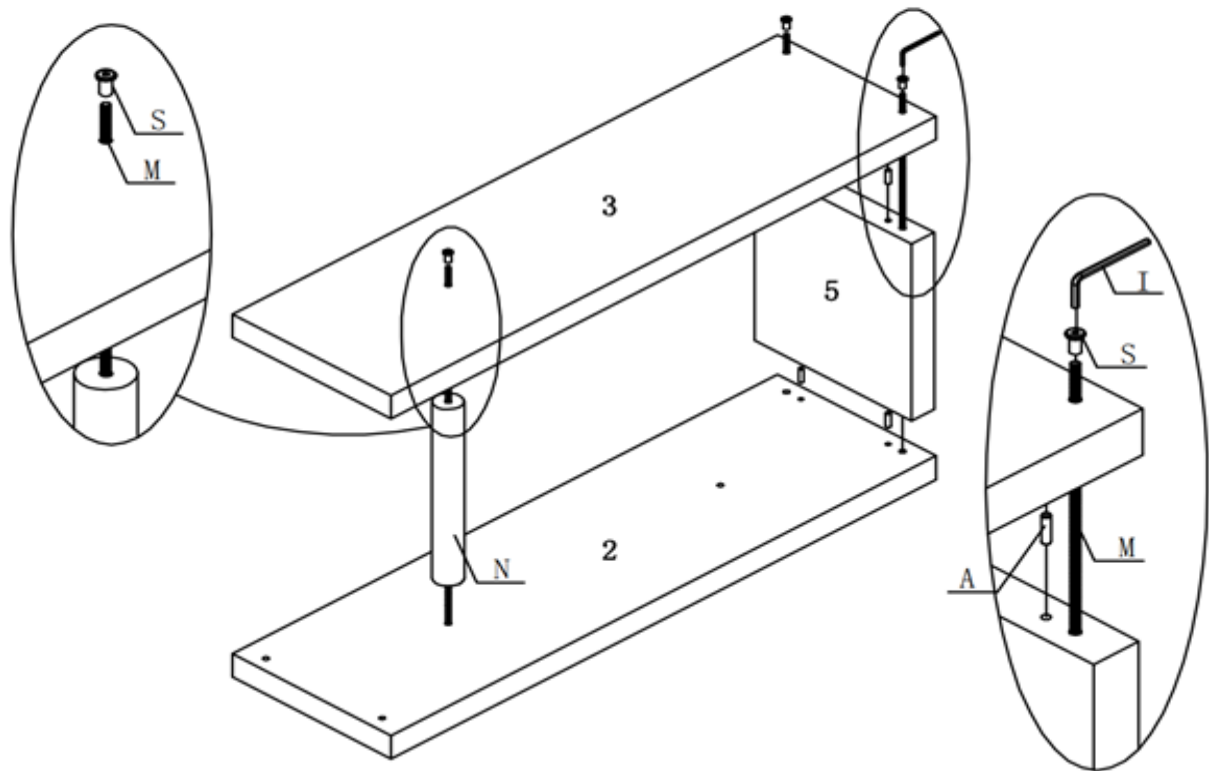

ASSEMBLY INSTRUCTIONS

VERSION: <u>KD02</u>			ASSEMBLY INSTRUCTION		
SETTING FITTINGS			DR-KD02-01-A		
FITTINGS	SPEC.	AMOUNT	FITTINGS	SPEC.	AMOUNT
A	$\Phi 8 \times 30$	19pcs	B	M8x80	1pcs
C	M8	3pcs	D	M8x95	1pcs
E	14mm	1pcs	F	M8x720	2pcs
G	6mm	1pcs	H	$\Phi 17 \times \Phi 8 \times 2$	1pcs
I	5mm	1pcs	J	$\Phi 20 \times \Phi 10 \times 2$	2pcs
K		1pcs	L	M8x385	6pcs
M	M8x445	6pcs	N	$\Phi 50 \times 380$	1pcs
O	$\Phi 50 \times 320$	2pcs	P	$\Phi 50 \times 100$	1pcs
Q	$\Phi 50 \times 220$	1pcs	R		1pcs
S	M8x18	12pcs	T	$\Phi 38$	1pcs

Step 1