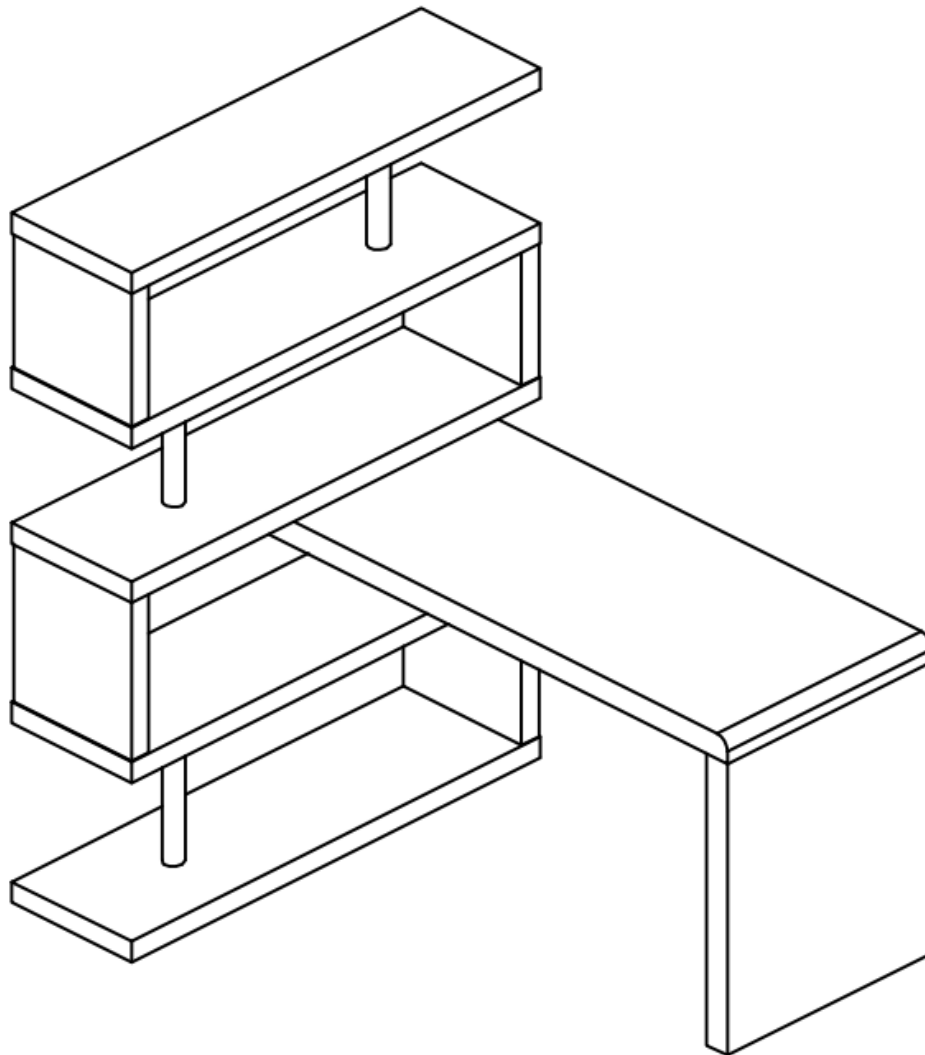

44 National Road  
Edison, NJ 08817  
[www.jnmfurniture.biz](http://www.jnmfurniture.biz)

SKU: 179161-GR

LP KD002 Office Desk Grey

Made with storage in mind. The KD002 is the perfect choice to turn any space into a full functional home office. Plenty of shelf space, without the bulk makes this an excellent option for anybody. Available in a matte grey finish with brushed stainless steel legs and accents.

SKU: 179161-GR

Detailed Dimensions

LP KD002 Office Desk Grey