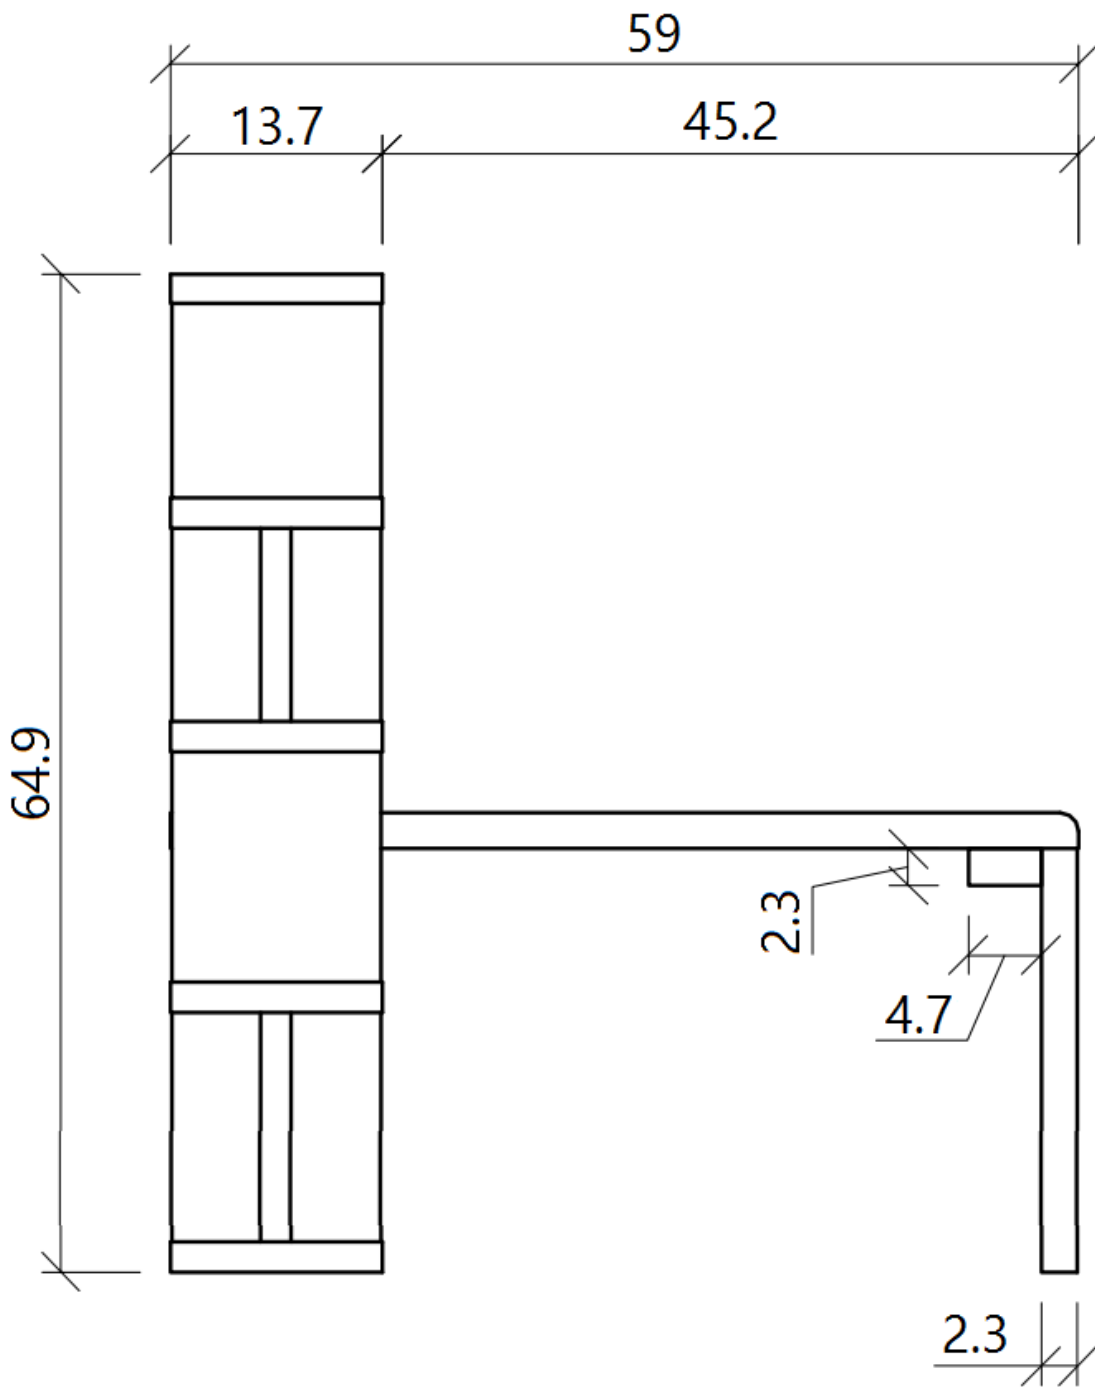

SKU: 179161-GR

Detailed Dimensions

LP KD002 Office Desk Grey

# ASSEMBLY INSTRUCTIONS

VERSION: <u>KD02</u>			ASSEMBLY INSTRUCTION		
SETTING FITTINGS			DR-KD02-01-A		
FITTINGS	SPEC.	AMOUNT	FITTINGS	SPEC.	AMOUNT
A	$\Phi 8 \times 30$	19pcs	B	M8x80	1pcs
C	M8	3pcs	D	M8x95	1pcs
E	14mm	1pcs	F	M8x720	2pcs
G	6mm	1pcs	H	$\Phi 17 \times \Phi 8 \times 2$	1pcs
I	5mm	1pcs	J	$\Phi 20 \times \Phi 10 \times 2$	2pcs
K		1pcs	L	M8x385	6pcs
M	M8x445	6pcs	N	$\Phi 50 \times 380$	1pcs
O	$\Phi 50 \times 320$	2pcs	P	$\Phi 50 \times 100$	1pcs
Q	$\Phi 50 \times 220$	1pcs	R		1pcs
S	M8x18	12pcs	T	$\Phi 38$	1pcs