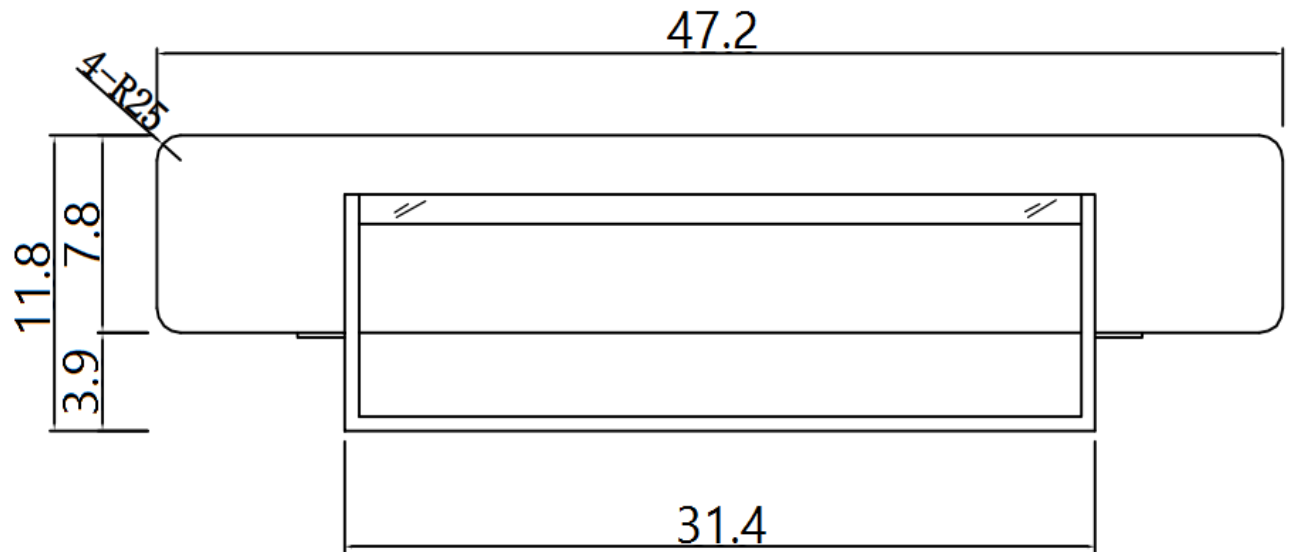

SKU: 17888

Detailed Dimensions

LP 902A Coffee Table White Gloss

Top View

Front View

Side View

Assembly Instructions

VERSION: 902A

SETTING FITTINGS

DR-902A

FITTINGS	SPEC.	AMOUNT	FITTINGS	SPEC.	AMOUNT
A	 M8X65	2PCS	B	 M8X20	8PCS
C	 6mm	1PCS	D	 5mm	1PCS

Step 1

Step 2

Step 3

Step 4 (Final Step)

Finished Product