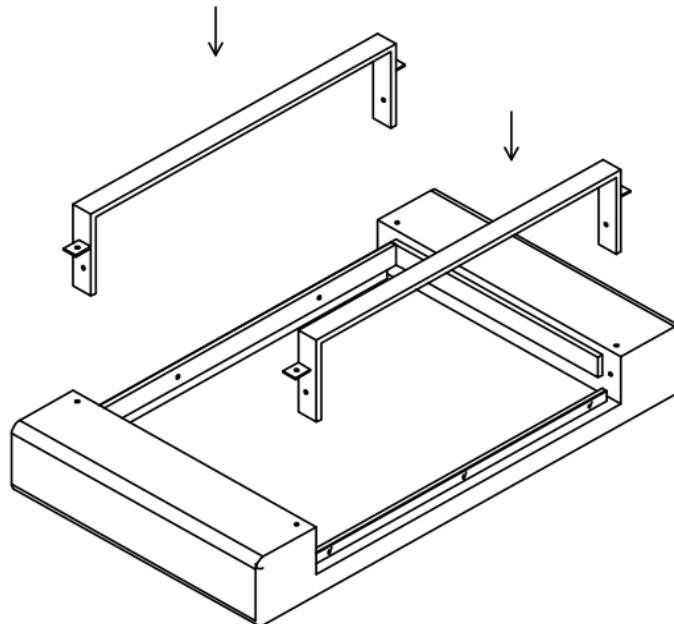

SKU: 17888

Detailed Dimensions

LP 902A Coffee Table White Gloss

Top View

Front View

Side View

Assembly Instructions

VERSION: 902A

SETTING FITTINGS

DR-902A

FITTINGS	SPEC.	AMOUNT	FITTINGS	SPEC.	AMOUNT
A	 M8X65	2PCS	B	 M8X20	8PCS
C	 6mm	1PCS	D	 5mm	1PCS

Step 1

Step 2

Step 3

Step 4 (Final Step)

Finished Product