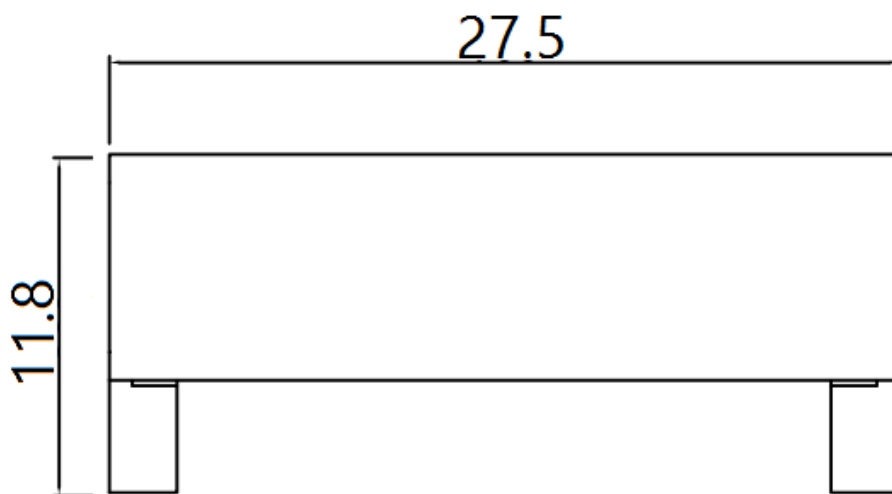

SKU: 17888

Detailed Dimensions

LP 902A Coffee Table White Gloss

Top View

Front View

Side View

Assembly Instructions

VERSION: 902A

SETTING FITTINGS

DR-902A

FITTINGS	SPEC.	AMOUNT	FITTINGS	SPEC.	AMOUNT
A	 M8X65	2PCS	B	 M8X20	8PCS
C	 6mm	1PCS	D	 5mm	1PCS

Step 1

Step 2

Step 3

Step 4 (Final Step)

Finished Product