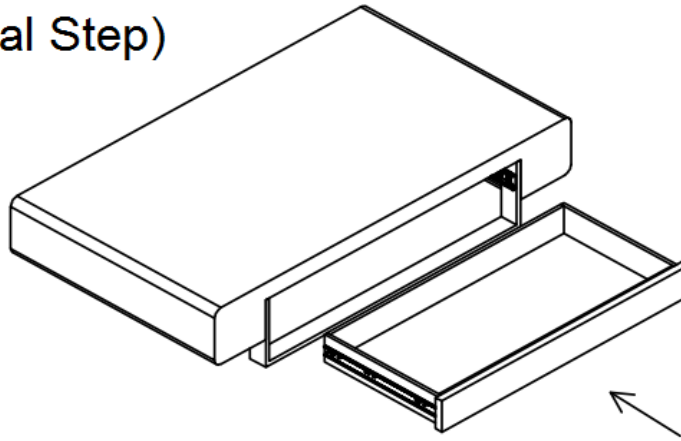

SKU: 17888

Detailed Dimensions

LP 902A Coffee Table White Gloss

Top View

Front View

Side View

Assembly Instructions

VERSION: 902A

SETTING FITTINGS

DR-902A

FITTINGS	SPEC.	AMOUNT	FITTINGS	SPEC.	AMOUNT
A	 M8X65	2PCS	B	 M8X20	8PCS
C	 6mm	1PCS	D	 5mm	1PCS

Step 1

Step 2

Step 3

Step 4 (Final Step)

Finished Product