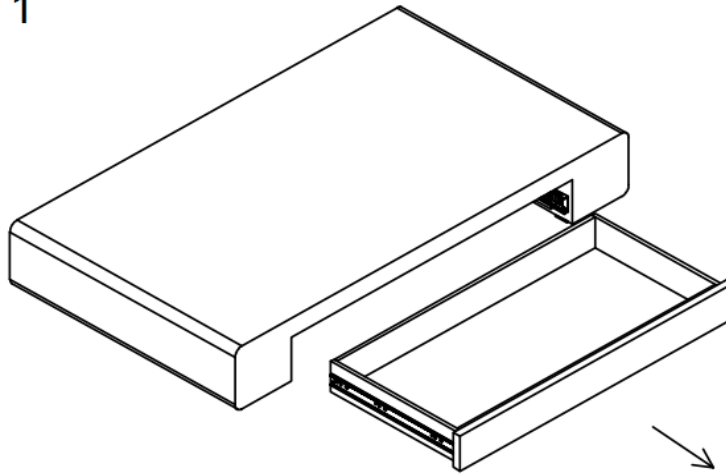

SKU: 17888

Detailed Dimensions

LP 902A Coffee Table White Gloss

Top View

Front View

Side View

Assembly Instructions

VERSION: 902A

SETTING FITTINGS

DR-902A

FITTINGS	SPEC.	AMOUNT	FITTINGS	SPEC.	AMOUNT
A	 M8X65	2PCS	B	 M8X20	8PCS
C	 6mm	1PCS	D	 5mm	1PCS

Step 1

Step 2

Step 3

Step 4 (Final Step)

Finished Product