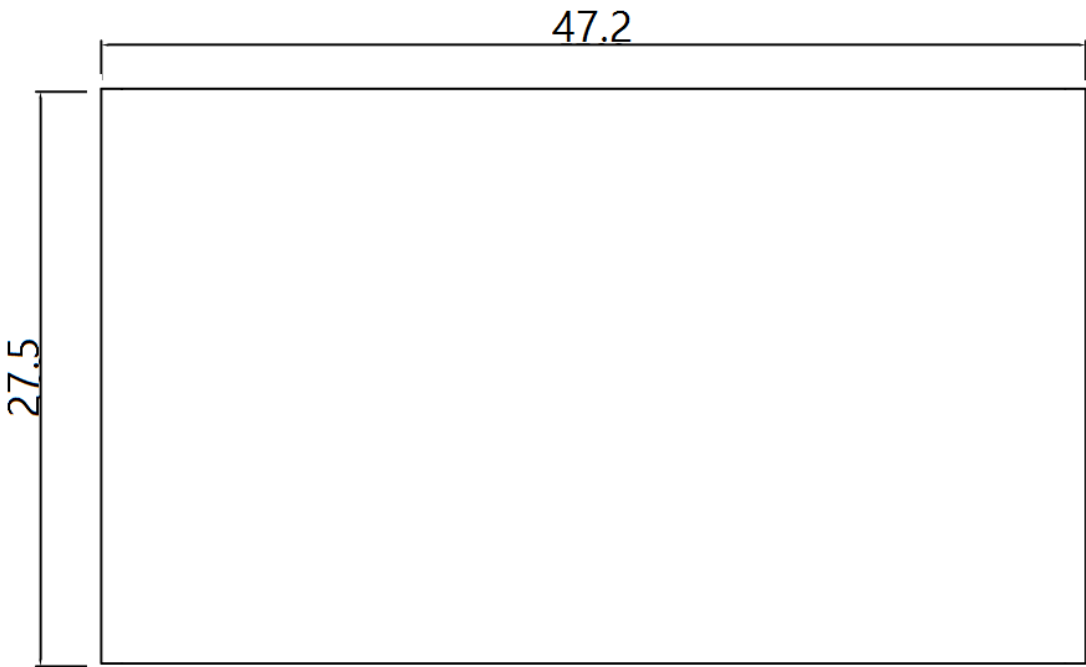

44 National Road
Edison, NJ 08817
www.jnmfurniture.biz

SKU: 17888

LP 902A Coffee Table White Gloss

Crafted from wood veneer, the 902A Modern Coffee table is as durable as it is fashionable. The 902A modern coffee table features a drawer for storage and chrome legs for a classical finish.

SKU: 17888

Detailed Dimensions

LP 902A Coffee Table White Gloss

Top View

Front View

Side View

Assembly Instructions

VERSION: 902A

SETTING FITTINGS

DR-902A

FITTINGS	SPEC.	AMOUNT	FITTINGS	SPEC.	AMOUNT
A	 M8X65	2PCS	B	 M8X20	8PCS
C	 6mm	1PCS	D	 5mm	1PCS

Step 1

Step 2

Step 3

Step 4 (Final Step)

Finished Product