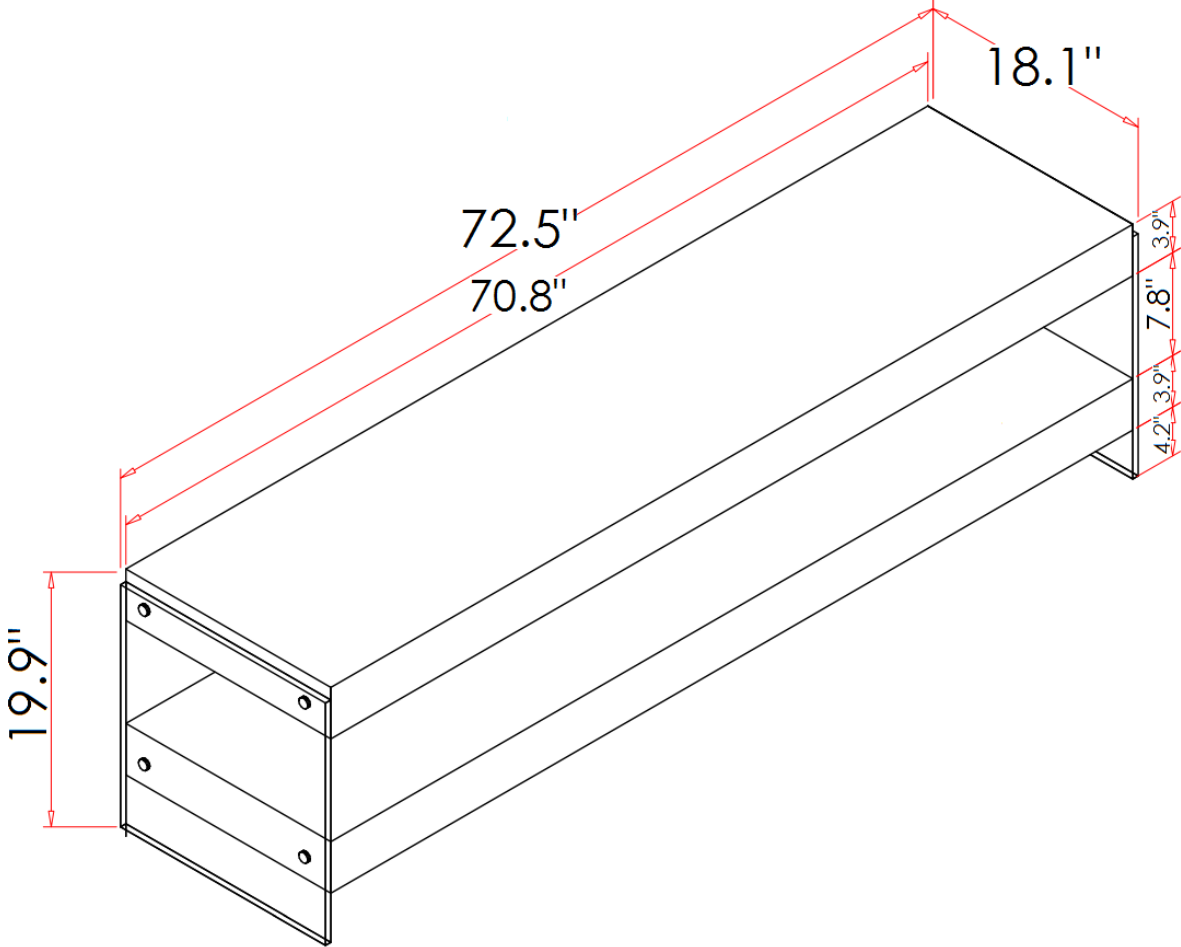

44 National Road  
Edison, NJ 08817  
[www.jnmfurniture.biz](http://www.jnmfurniture.biz)

SKU: 178544-TV

CE Elm TV Base

Inspired by our bestselling Elm modern dining collection, this TV unit is sure to speak volumes in any decor. Finished in a luxurious walnut matte finish, juxtaposed with thick resilient tempered glass for a clean, attractive finish. This TV Unit is available in two sizes for convenience and features plenty of shelf space for all your needs.

SKU: 178544-TV

Detailed Dimensions

CE Elm TV Base