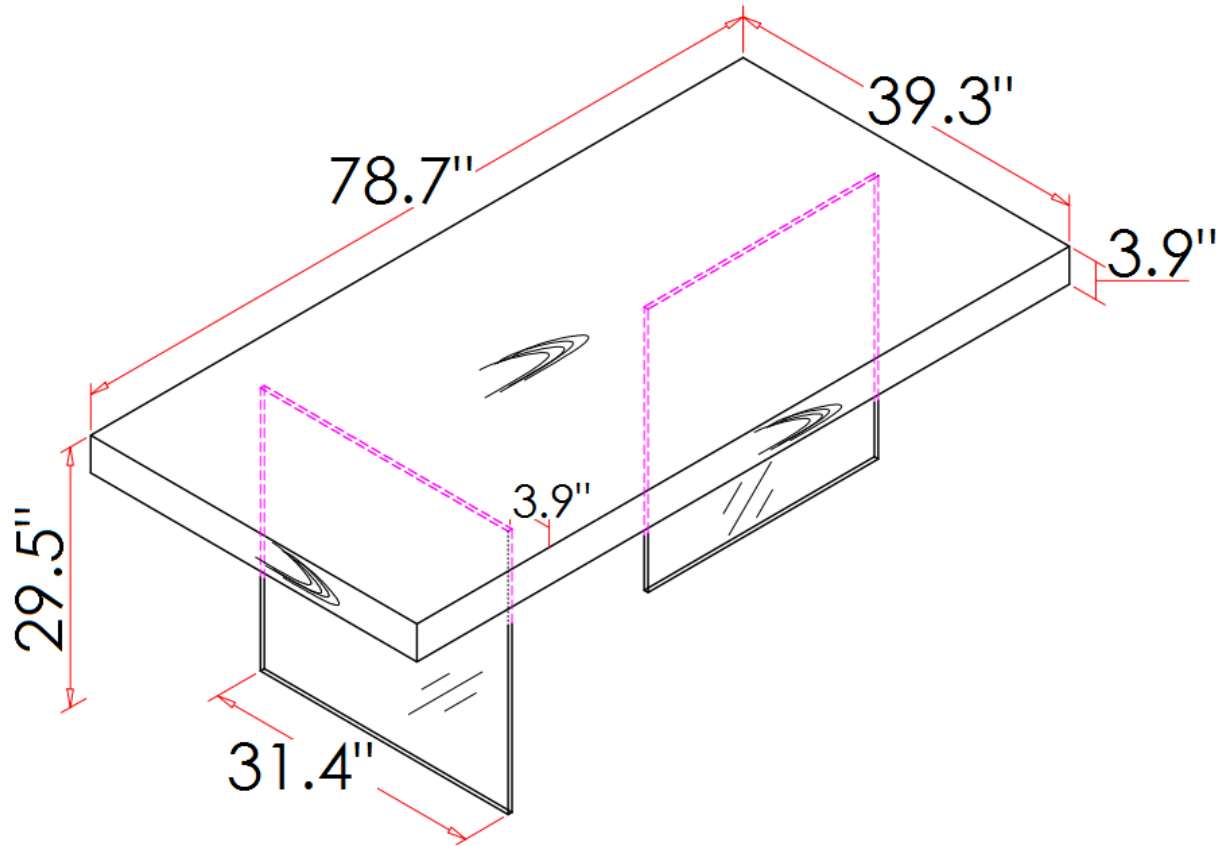

SKU: 177808

Detailed Dimensions

CE Chestnut Dining Table

Assembly Instructions

CP1111D

CP1111D

A x16
Spec: M8*L95

B x32
Spec: M8

C x2
Spec: 14#

D x16
Spec: 12*Φ11.9

E x32
Spec: Φ8*Φ18

F x4
Spec:

1

2

Adjustable Method