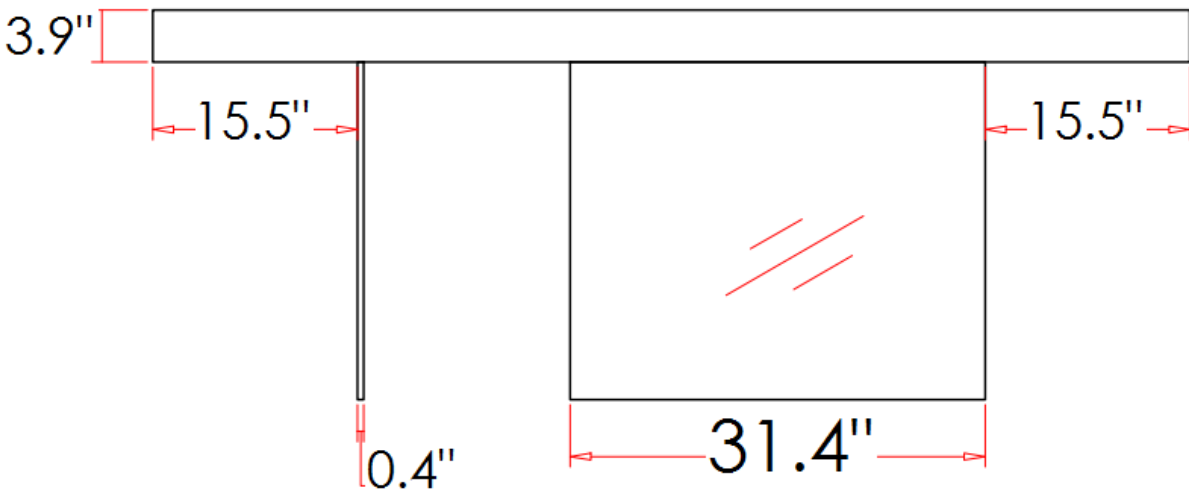

SKU: 177808

Detailed Dimensions

CE Chestnut Dining Table

Assembly Instructions

CP1111D

CP1111D

A x16
Spec: M8*L95

B x32
Spec: M8

C x2
Spec: 14#

D x16
Spec: 12*Φ11.9

E x32
Spec: Φ8*Φ18

F x4
Spec:

1

2

Adjustable Method