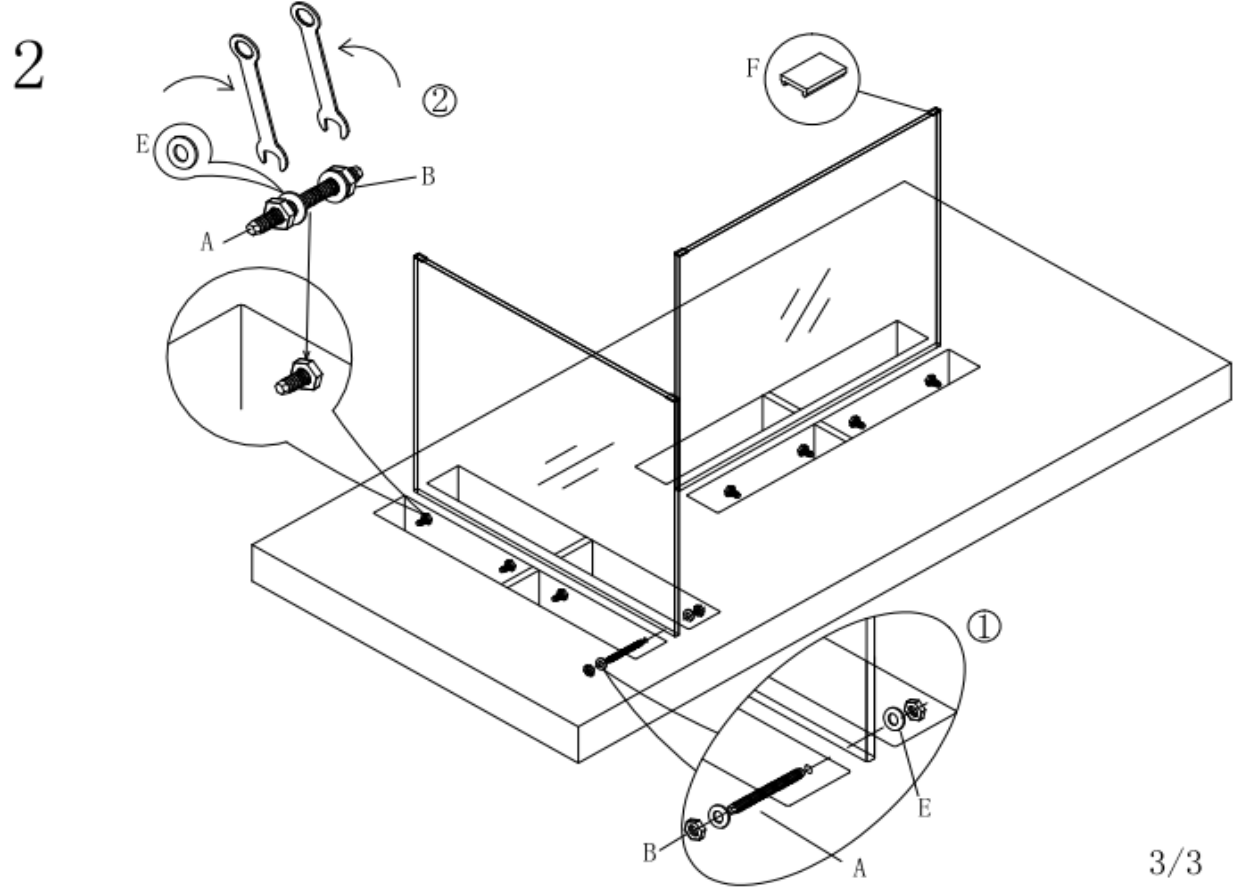

SKU: 177808

Detailed Dimensions

CE Chestnut Dining Table

Assembly Instructions

CP1111D

CP1111D

A x16
Spec: M8*L95

B x32
Spec: M8

C x2
Spec: 14#

D x16
Spec: 12*Φ11.9

E x32
Spec: Φ8*Φ18

F x4
Spec:

1

2

Adjustable Method