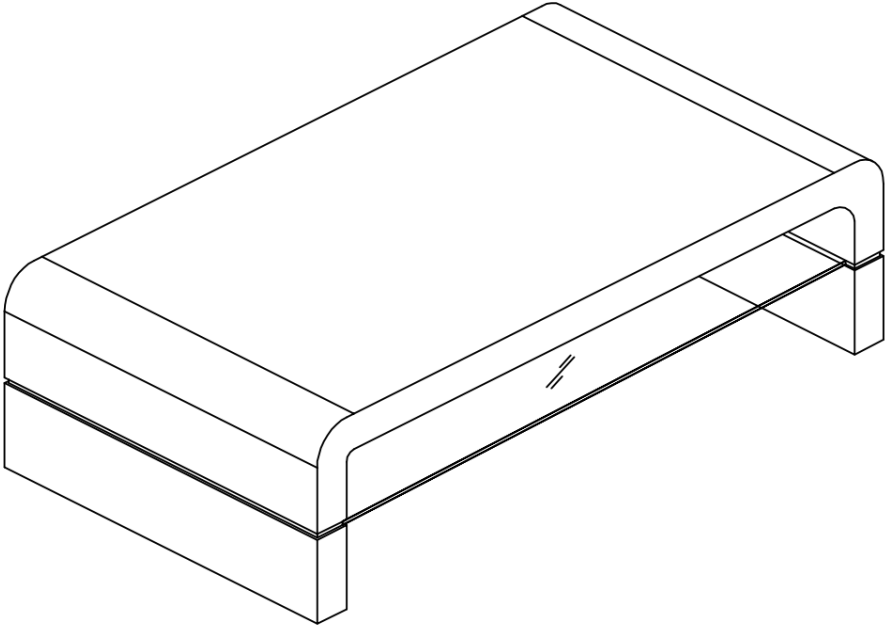

44 National Road
Edison, NJ 08817
www.jnmfurniture.biz

SKU: 17728

LP 690A Coffee Table

Dark Oak Veneer. Clear Glass Shelf.

SKU: 17728

Detailed Dimensions

LP 690A Coffee Table

Top View

Front View

Side View

Assembly Instructions

VERSION: 690A

SETTING FITTINGS

DR-690A

FITTINGS	SPEC.	AMOUNT	FITTINGS	SPEC.	AMOUNT
A	 M8X170	4PCS	B	 ϕ 8X40	4PCS
C	 5mm	1PC	D	 M8	4PCS

Step 1 (Only Step)