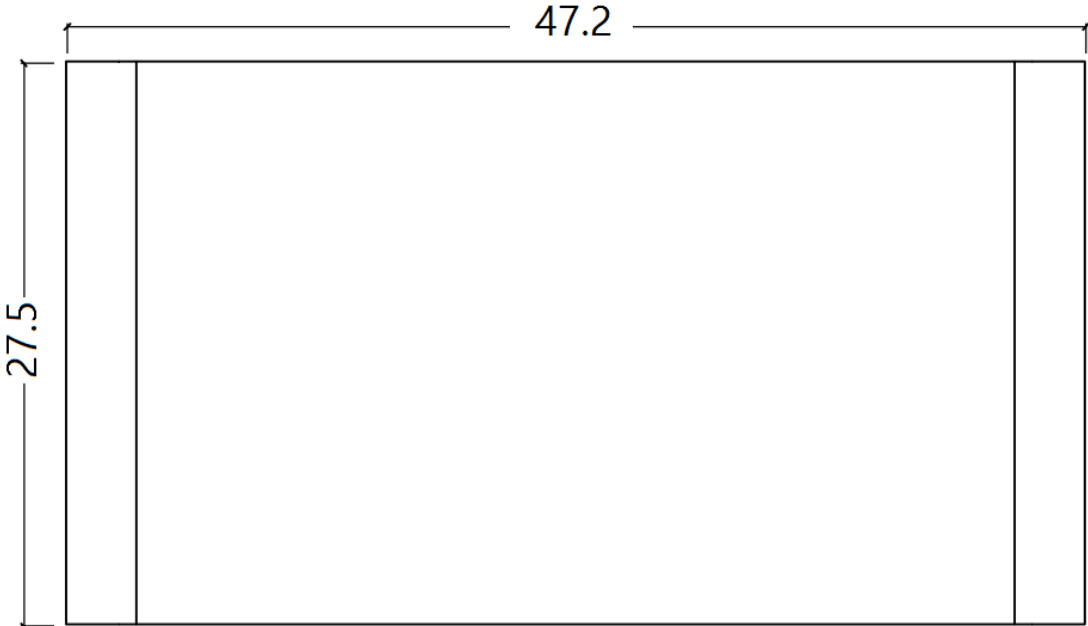

44 National Road
Edison, NJ 08817
www.jnmfurniture.biz

SKU: 17728

LP 690A Coffee Table

Dark Oak Veneer. Clear Glass Shelf.

SKU: 17728

Detailed Dimensions

LP 690A Coffee Table

Top View

Front View

Side View

Assembly Instructions

VERSION: 690A

SETTING FITTINGS

DR-690A

FITTINGS	SPEC.	AMOUNT	FITTINGS	SPEC.	AMOUNT
A	 M8X170	4PCS	B	 ϕ 8X40	4PCS
C	 5mm	1PC	D	 M8	4PCS

Step 1 (Only Step)