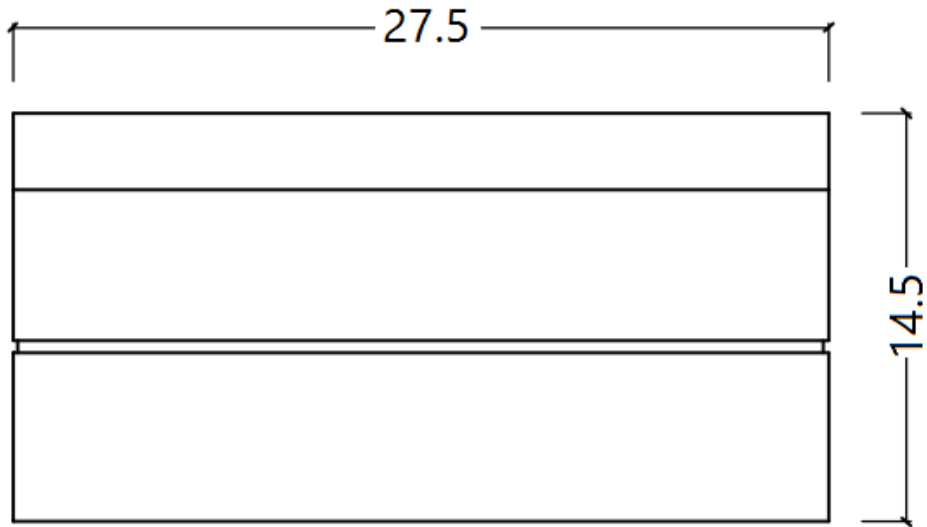

44 National Road
Edison, NJ 08817
www.jnmfurniture.biz

SKU: 17728

LP 690A Coffee Table

Dark Oak Veneer. Clear Glass Shelf.

SKU: 17728

Detailed Dimensions

LP 690A Coffee Table

Top View

Front View

Side View

Assembly Instructions

VERSION: 690A

SETTING FITTINGS

DR-690A

FITTINGS	SPEC.	AMOUNT	FITTINGS	SPEC.	AMOUNT
A	 M8X170	4PCS	B	 ϕ 8X40	4PCS
C	 5mm	1PC	D	 M8	4PCS

Step 1 (Only Step)