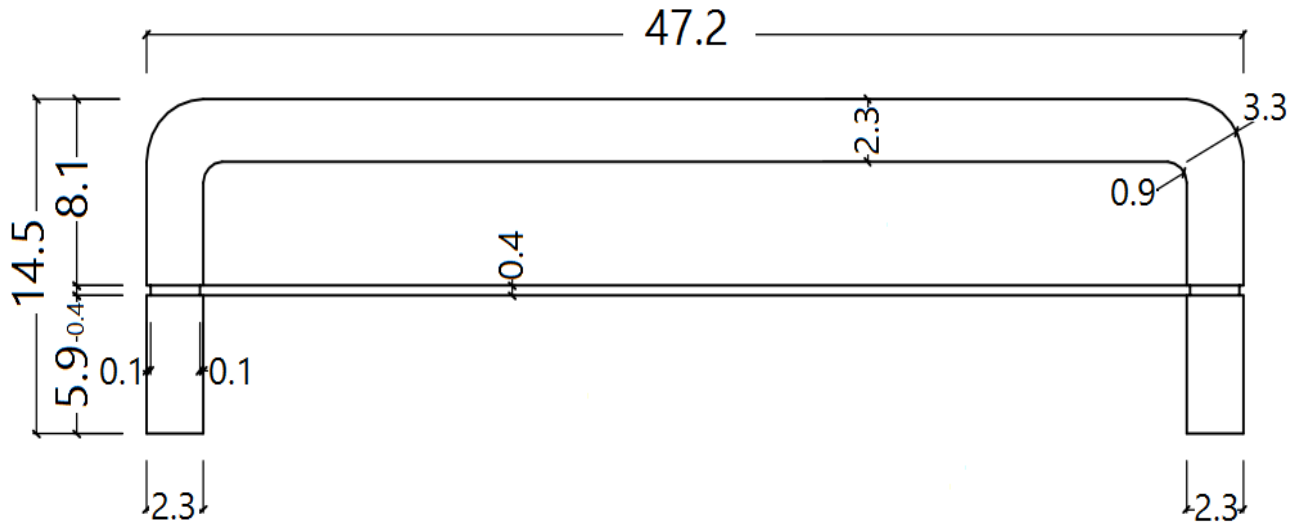

44 National Road
Edison, NJ 08817
www.jnmfurniture.biz

SKU: 17728

LP 690A Coffee Table

Dark Oak Veneer. Clear Glass Shelf.

SKU: 17728

Detailed Dimensions

LP 690A Coffee Table

Top View

Front View

Side View

Assembly Instructions

VERSION: 690A

SETTING FITTINGS

DR-690A

FITTINGS	SPEC.	AMOUNT	FITTINGS	SPEC.	AMOUNT
A	 M8X170	4PCS	B	 ϕ 8X40	4PCS
C	 5mm	1PC	D	 M8	4PCS

Step 1 (Only Step)